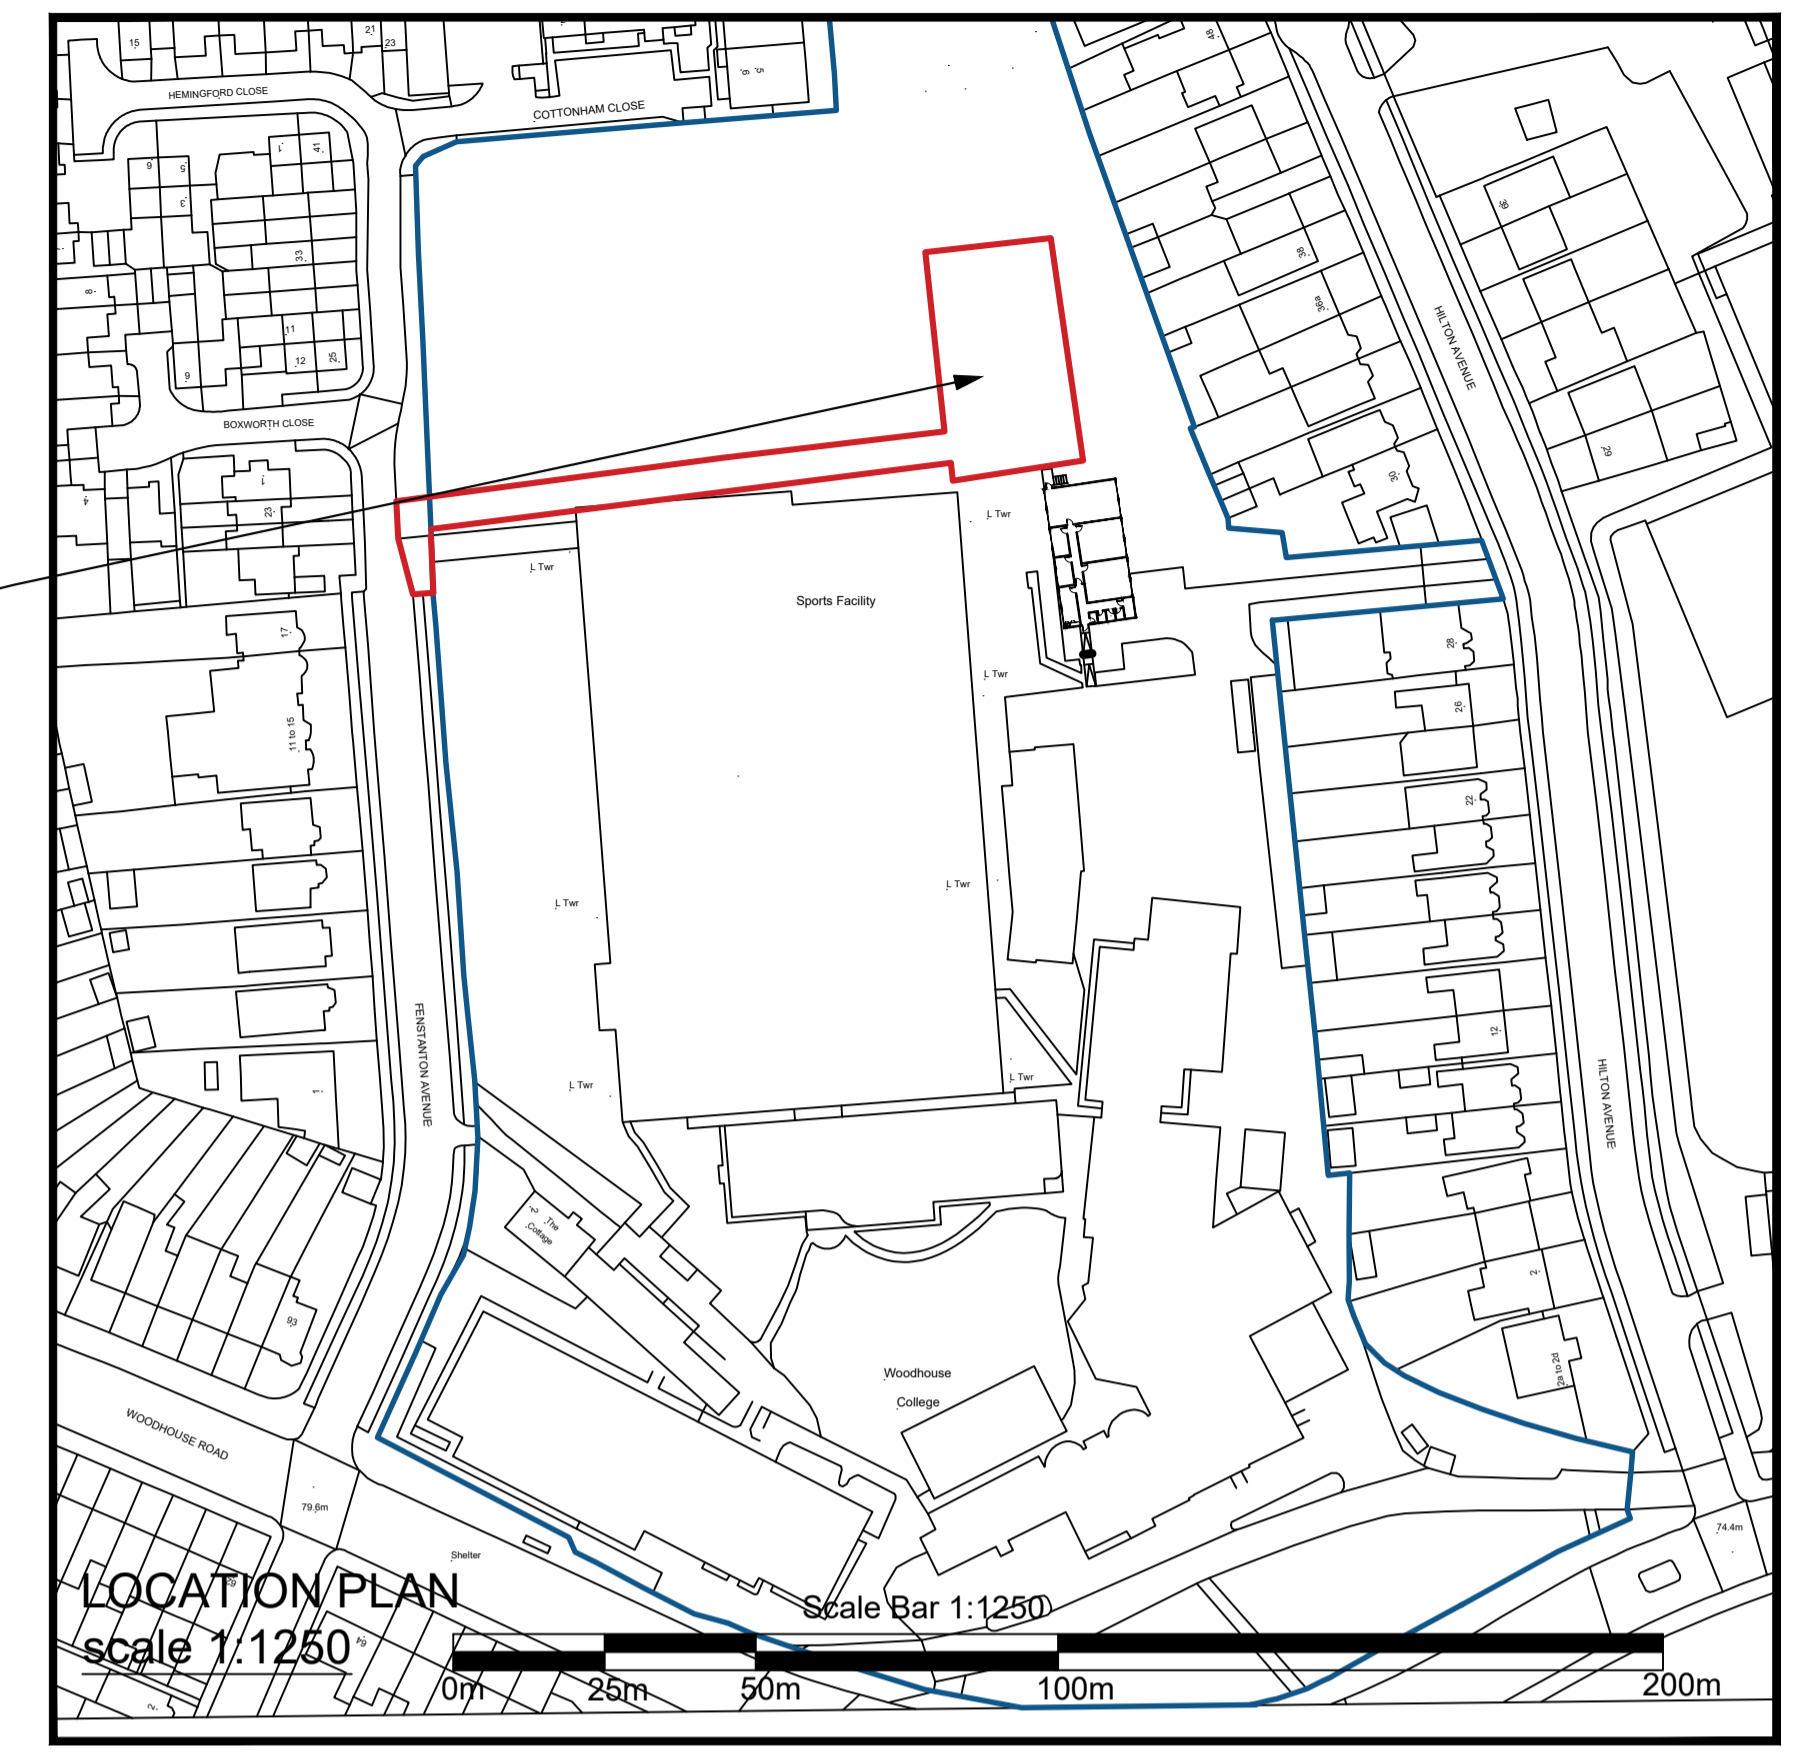

Proposed location of single storey Portakabin Buildings.

© Crown Copyright 2006  
 Reproduction in whole or in part is prohibited without the prior permission of Ordnance Survey.

BLOCK PLAN  
 scale 1:200

|  |      |       |  |
|--|------|-------|--|
| <b>Portakabin</b>                                  |      |       |  |
| Title<br><b>Existing Location and Block Plan</b>   |      |       |  |
| Woodhouse College<br>(Imperial College)<br>Phase 2 |      |       |  |
| Date: 26.01.2024                                   |      |       |  |
| Scale : 1:200 & 1:1250 @ A1                        |      |       |  |
| Drawing Number<br>01KT                             |      |       |  |
| Rev.   | Date | Notes |  |
|  |      |       |  |
|  |      |       |  |
|  |      |       |  |
|  |      |       |  |

**NOTES:**  
 - Site plan is based on existing Ordnance Survey information  
 - Responsibility is not accepted for errors made by others in scaling from this drawing. Contractors must check all dimensions on site. Discrepancies must be reported to the drawing owner before proceeding.

**KEY:**  
 - Application Boundary  
 - Area owned by client but not in application

Portakabin Limited 2000  
 This drawing is the property of Portakabin Limited, it must not be copied or reproduced or divulged to anyone without written permission.