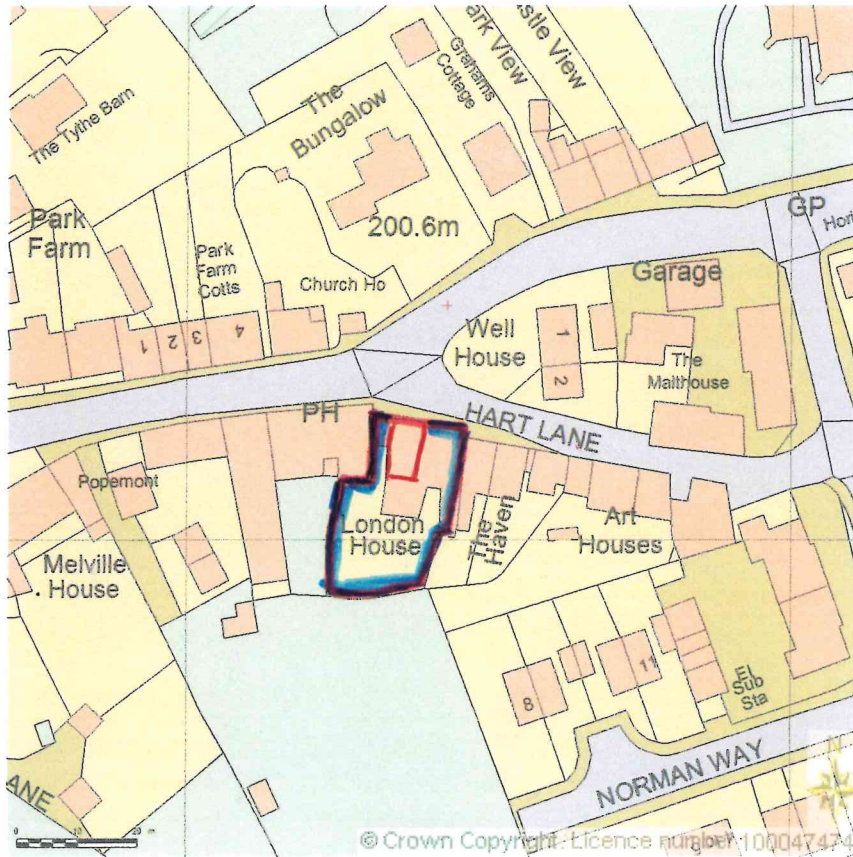

SITE LOCATION PLAN
AREA 2 HA
SCALE 1:1250 on A4
CENTRE COORDINATES: 362041, 217618

NORTH

Supplied by Streetwise Maps Ltd
www.streetwise.net
Licence No: 100047474
10/11/2013 14:09

A4
London House,
Hart Lane,
Ruardean,
Gloucestershire
GL12 9UT.