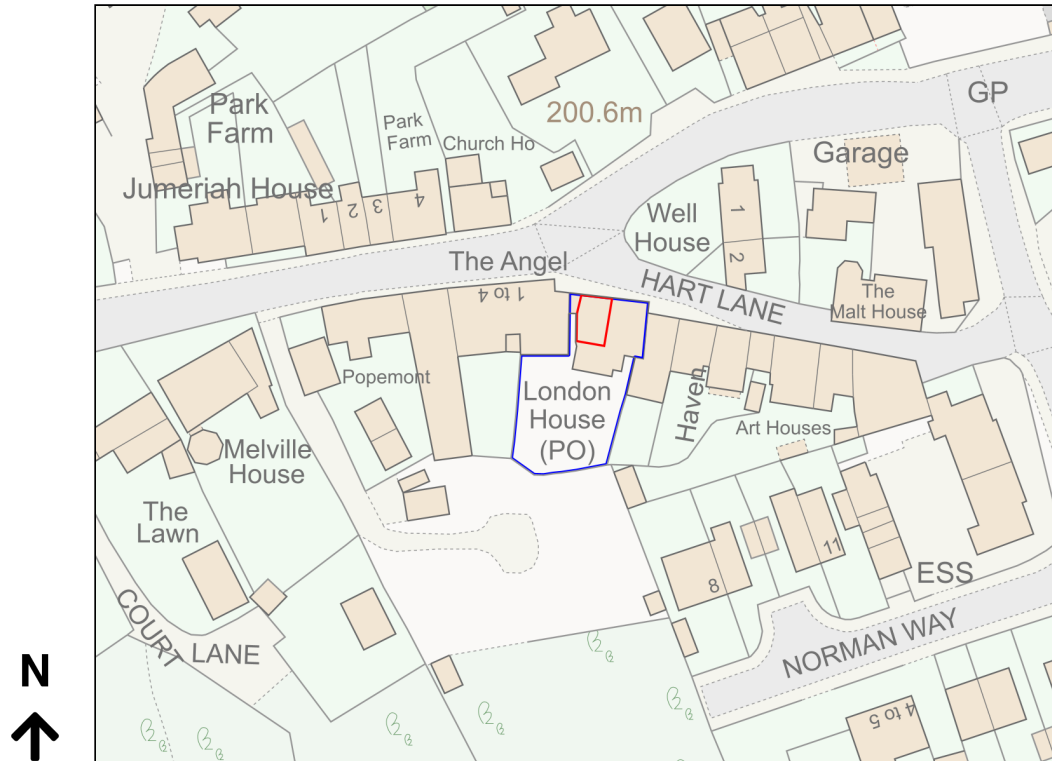

# Location Plan

Site Address: London House, Hart Lane, Ruardean, GL17 9UT

Date Produced: 23-Jan-2024

Scale: 1:1250 @A4

Planning Portal Reference: PP-12754148v1