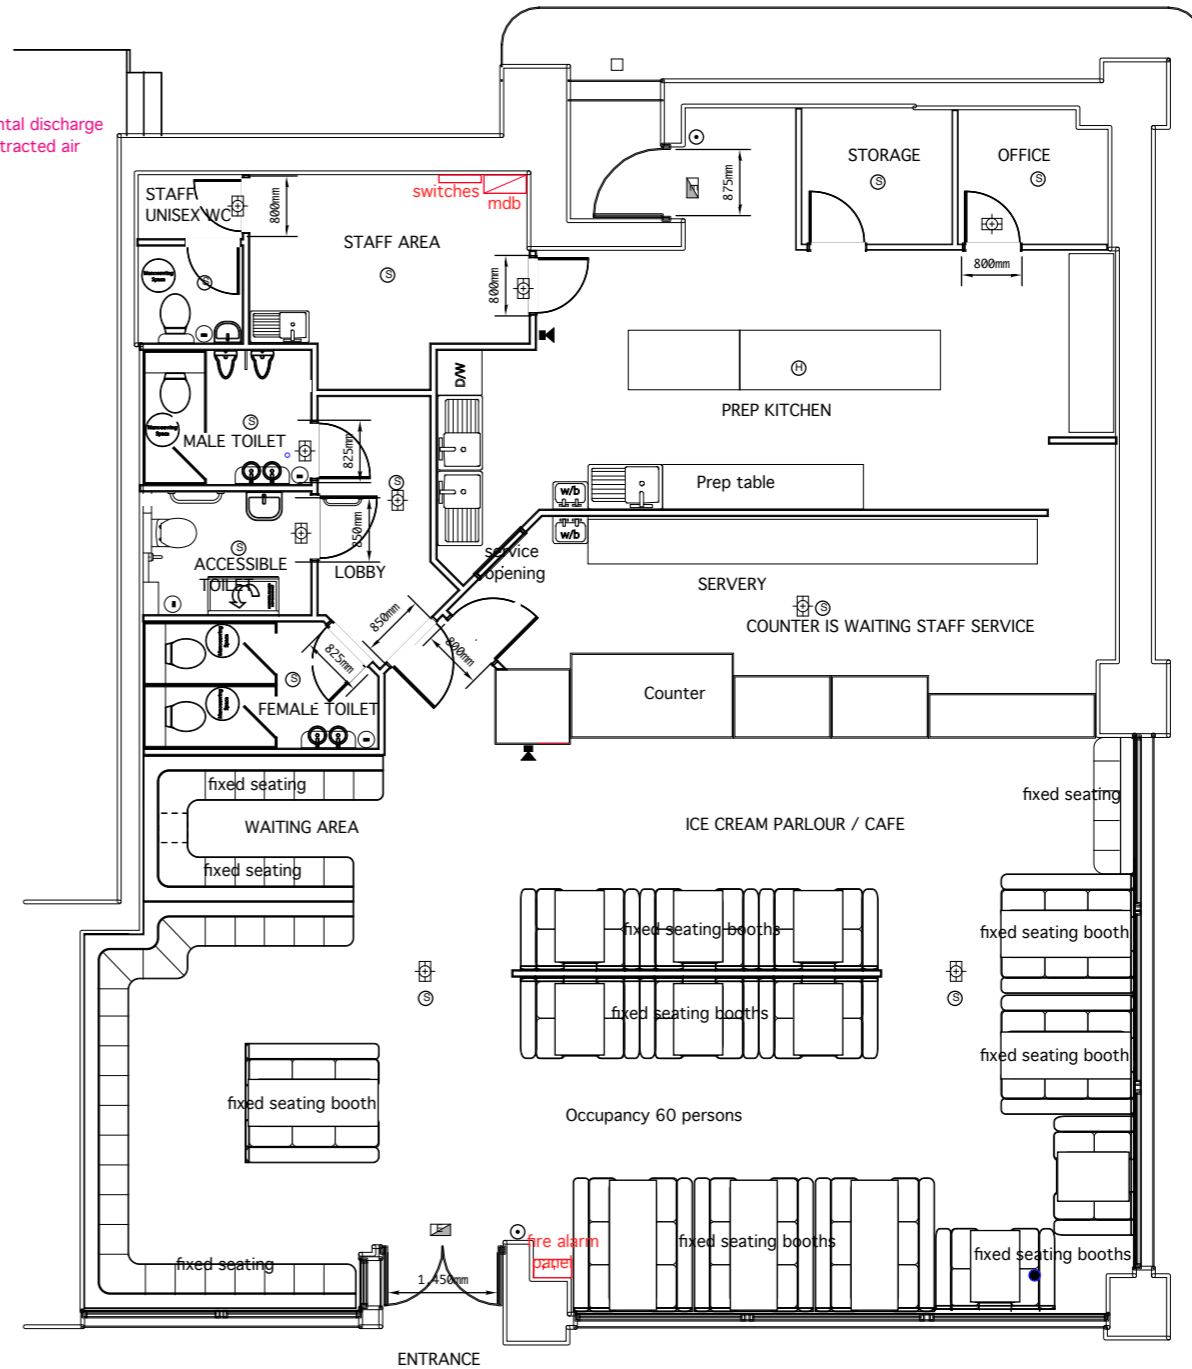

PLAN AS PROPOSED Scale 1: 100

PLAN AS EXISTING Scale 1: 100

Finnieston Street

Finnieston Street

REV: PML : 14/02/24
Extract pcanopy and grill positions moved.

Severino Design Ltd : tel :07768743718
 CLIENT : Big Licks Ateeq Ahmed
 PROJECT : Big Licks Finnieston
 Drwg no. SD 209.05 PL REV: (A)
 Drawing : Existing and proposed Plan
 Scale : 1:100 @ A3