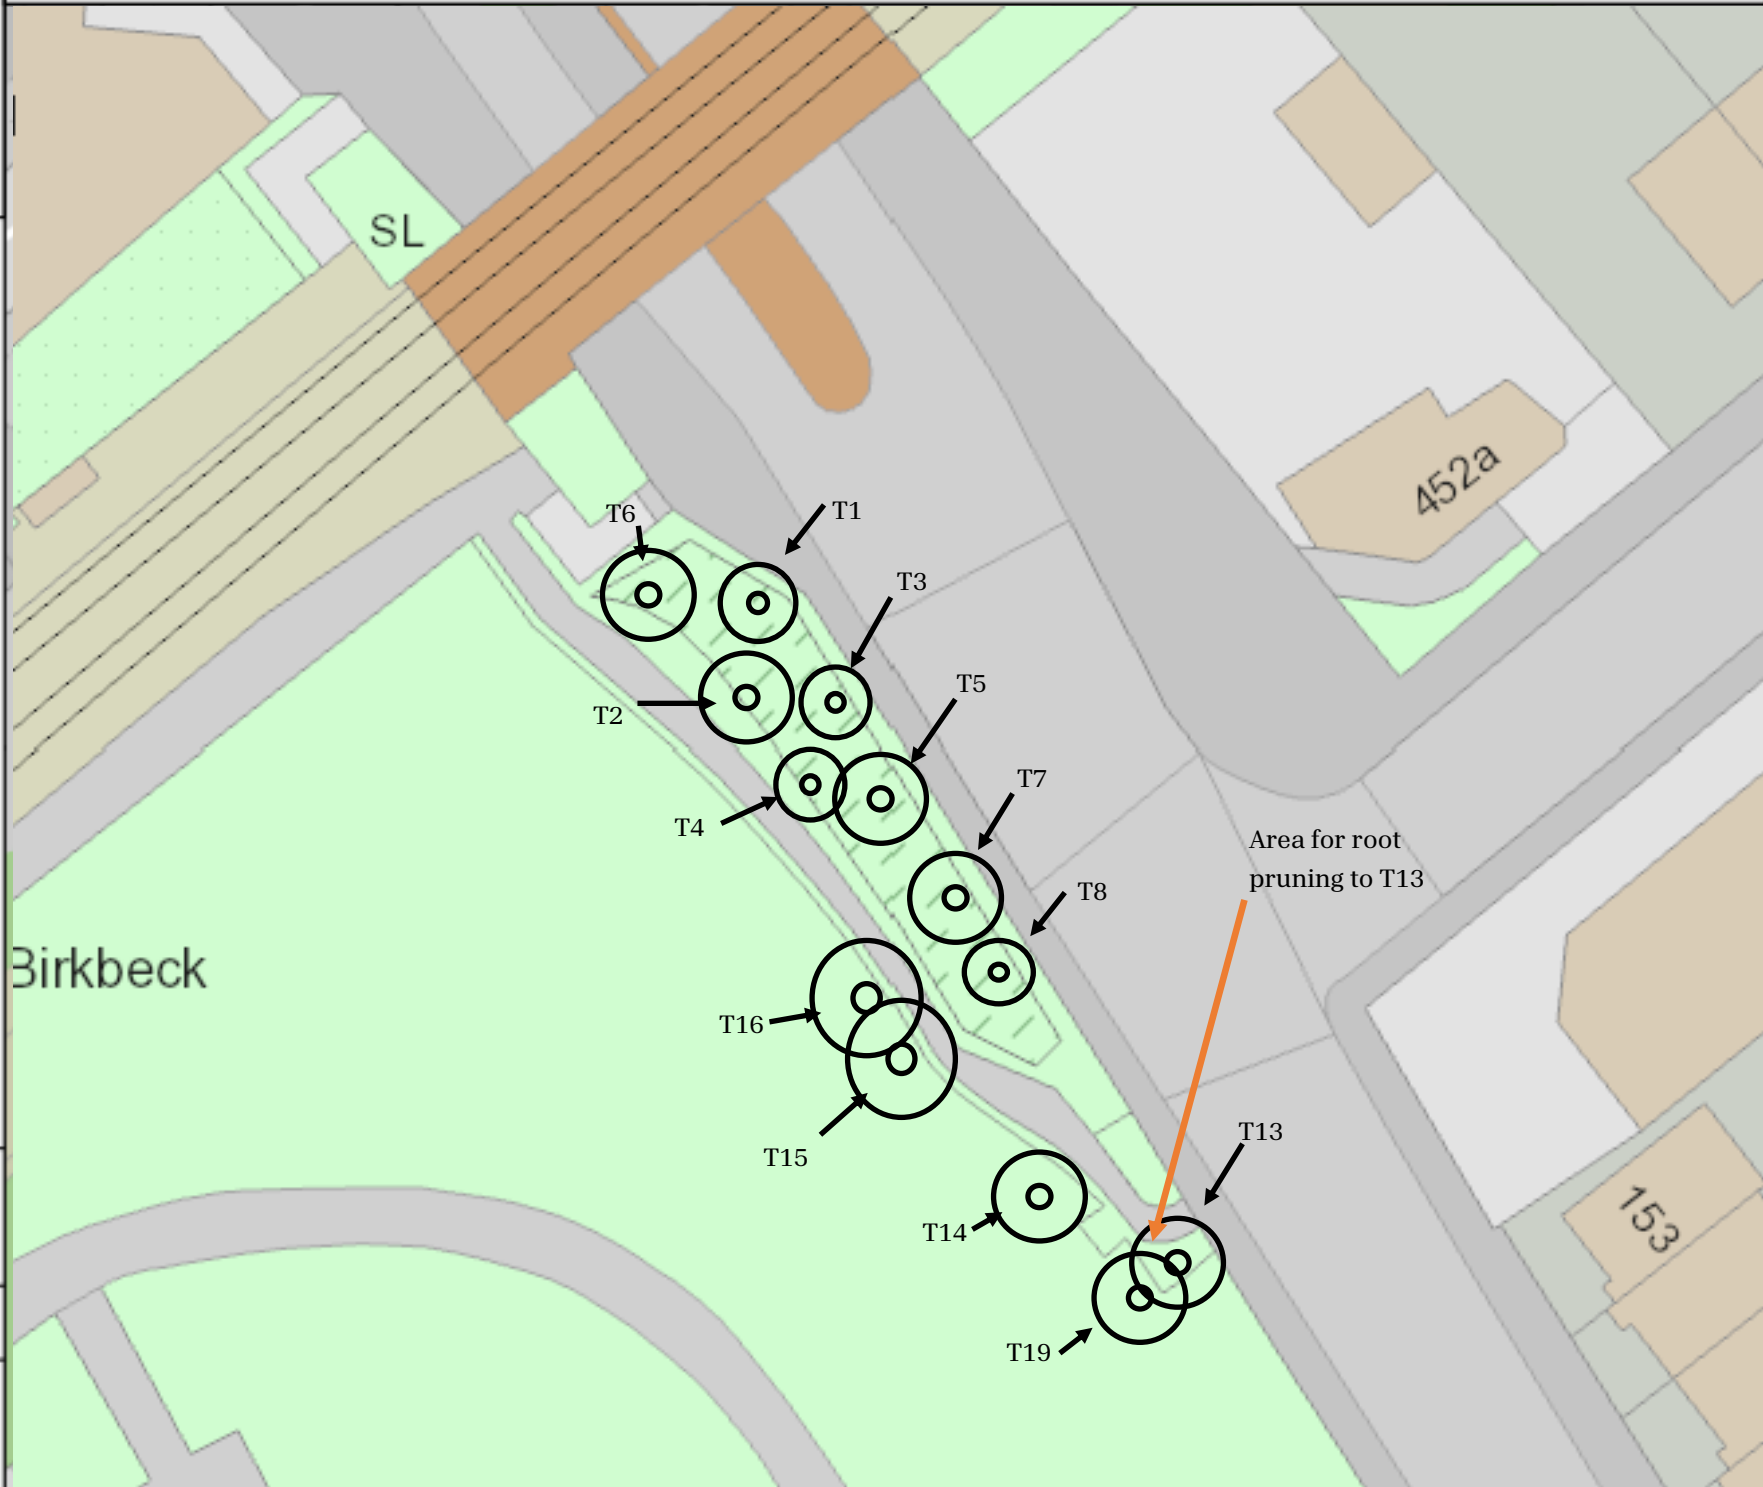

Birkbeck Tram Stop Pedestrian Ramp

For tree works please refer to schedule Reference:

Birkbeck Tram stop_Tree works_Schedule_Feb 24

Not to scale

PRINTED BY:
TamsinMiles@ONELONDON

DATE:
12/02/2024