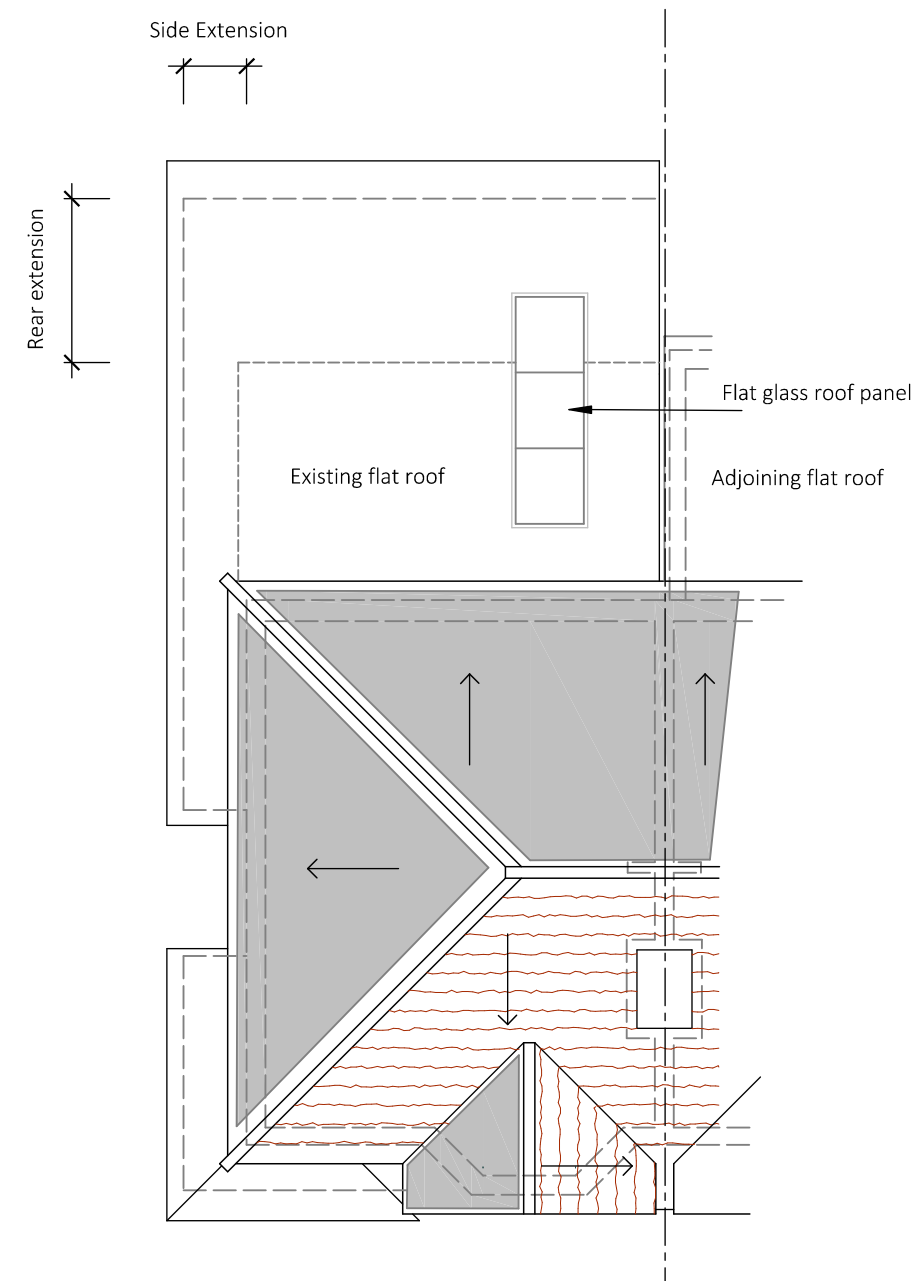

G R O U N D F L O O R P L A N

R O O F P L A N

REVISIONS  
 Rev A - Rear door / window change  
 Front entrance glazing revised

© Copyright ASA 2023

PROPOSED ALTERATIONS  
 27 FANSHAW CRESCENT  
 WARE  
 HERTS SG12 0AR