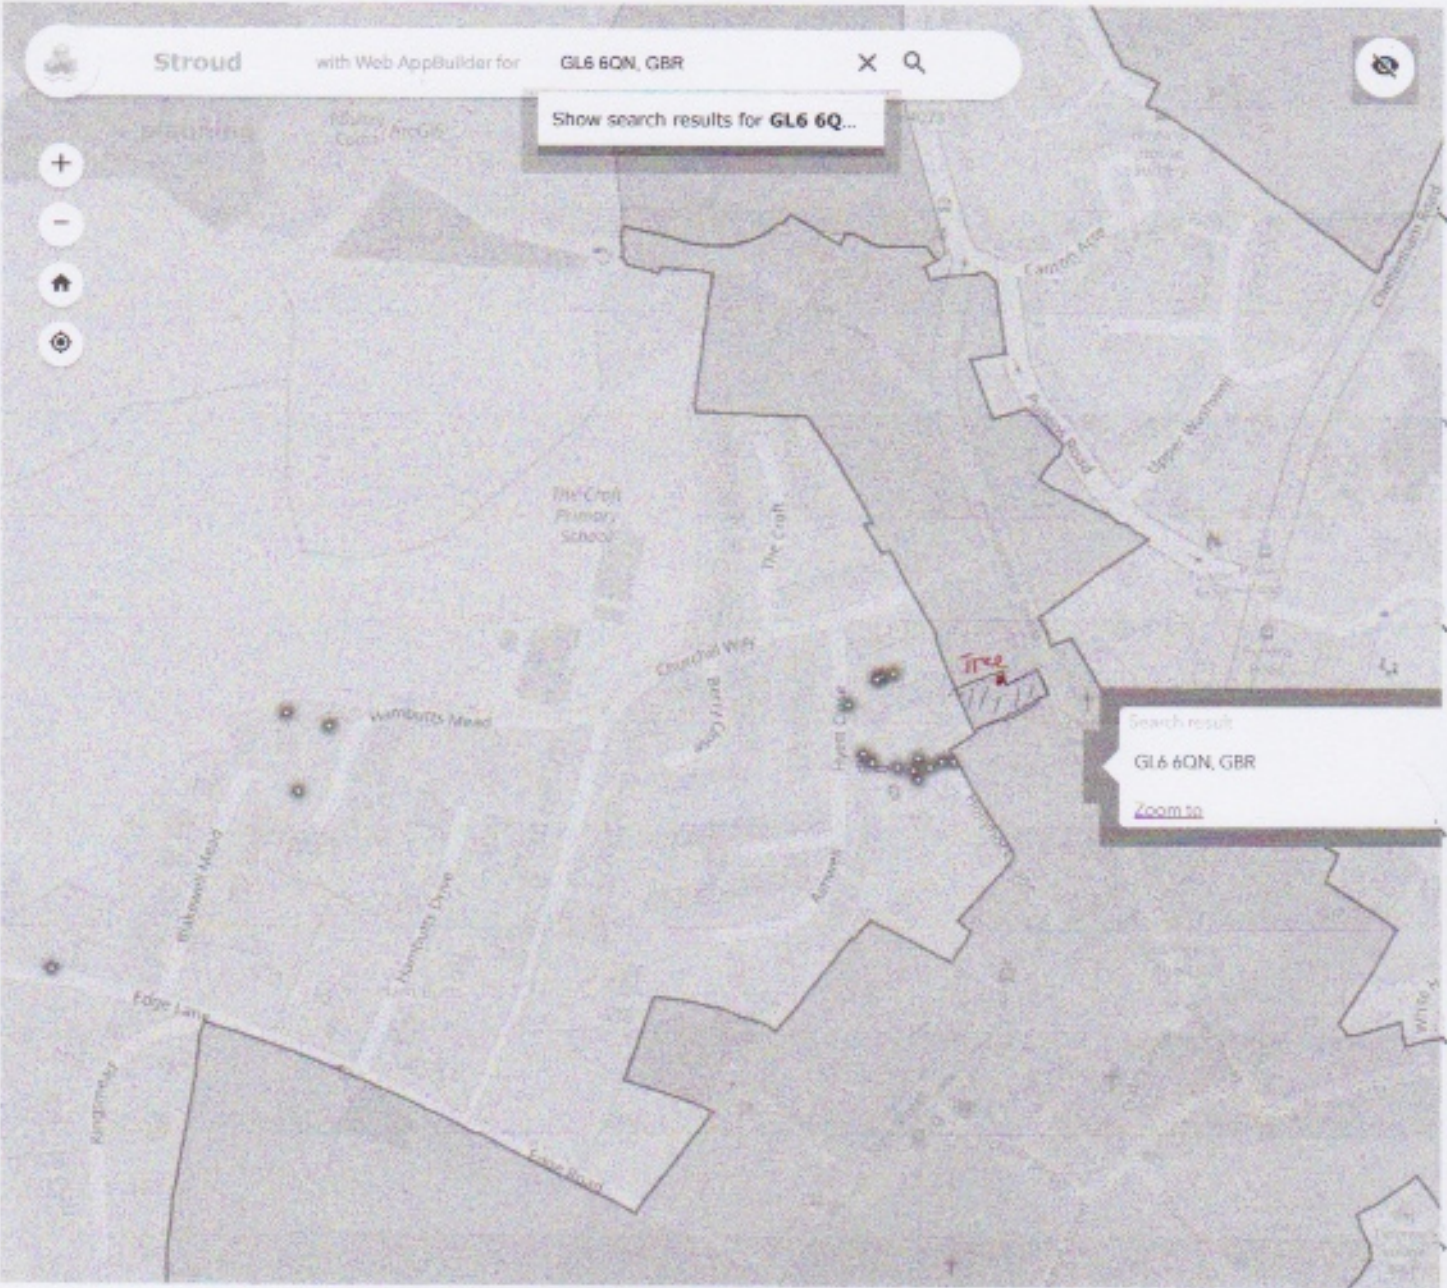

Stroud

with Web AppBuilder for

GL6 6QN, GBR

Show search results for GL6 6Q...

Search result
GL6 6QN, GBR
[Zoom to](#)

-2.194 51.787 Degrees