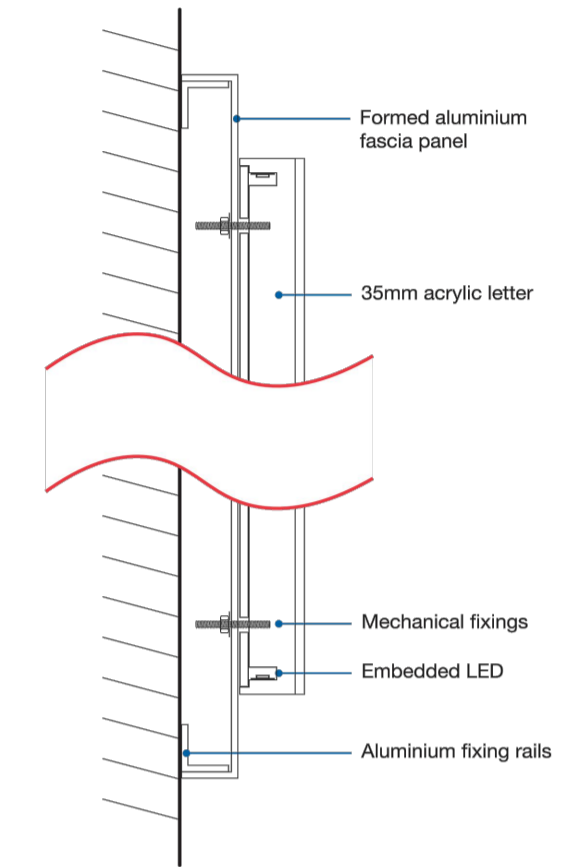

Non-Illuminated Fascia Signage: 'Logo' face as perspex 440 Red acrylic with returns finished to match PMS 032c. 'nationwide' to be opal acrylic faces with returns finished white. Formed aluminium fascia sign with returns finished Matt blue (RAL 5022). Fascia board in aluminium colour to match Core Blue 282C
 3no Fascia Signage shown as scale 1:20 @ A1

Section through - 1:5

Non-Illuminated Projecting Signage - 'Logo' face as acrylic finished to match red PMS 032c and aluminium background finished to match blue PMS 282c with red acrylic edge and metal bracket painted to match Core Blue 282C
 1no Projecting Signage shown as scale 1:20 @ A1

Non-Illuminated ATM Tablet: Acrylic finished to match blue PMS 282c with aluminium frame finished Matt blue (RAL 5022). 'Logo' face as acrylic finished to match red PMS 032c. 'nationwide' to be opal acrylic faces with returns finished white.
 1no ATM tablet shown as scale 1:20 @ A1

Section through @ 1:5

LETTER	DESCRIPTION	DATE