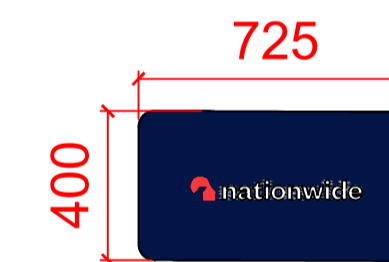

Section through - 1:5

Non-Illuminated Projecting Signage - 'Logo' face as acrylic finished to match red PMS 032c and aluminium background finished to match blue PMS 282c with red acrylic edge and metal bracket painted to match Core Blue 282C
 1no Projecting Signage shown as scale 1:20 @ A1

Section through @ 1:5

LETTER	DESCRIPTION	DATE