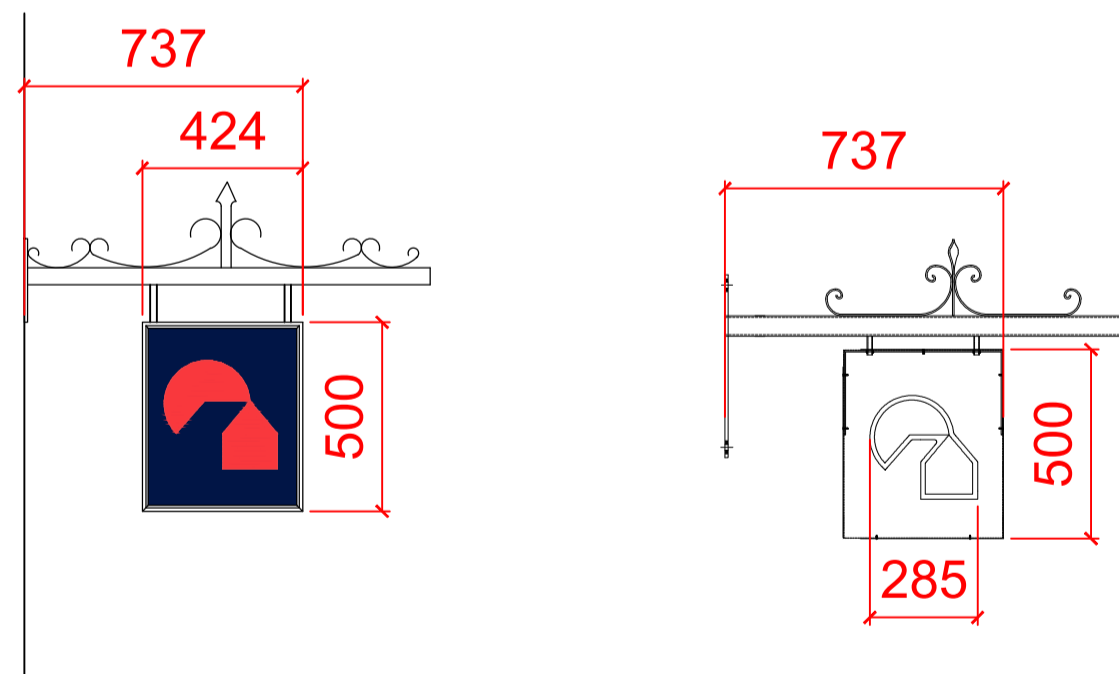

Non-Illuminated Fascia Signage: 'Logo' face as perspex 440 Red acrylic with returns finished to match PMS 032c. 'nationwide' to be opal acrylic faces with returns finished white. Formed aluminium fascia sign with returns finished Matt blue (RAL 5022). Fascia board in aluminium colour to match Core Blue 282C
 3no Fascia Signage shown as scale 1:20 @ A1

Section through - 1:5

Non-Illuminated Projecting Signage - 'Logo' face as acrylic finished to match red PMS 032c and aluminium background finished to match blue PMS 282c with red acrylic edge and metal bracket painted to match Core Blue 282C
 1no Projecting Signage shown as scale 1:20 @ A1

Non-Illuminated ATM Tablet: Acrylic finished to match blue PMS 282c with aluminium frame finished Matt blue (RAL 5022). 'Logo' face as acrylic finished to match red PMS 032c. 'nationwide' to be opal acrylic faces with returns finished white.
 1no ATM tablet shown as scale 1:20 @ A1

Section through @ 1:5

LETTER	DESCRIPTION	DATE