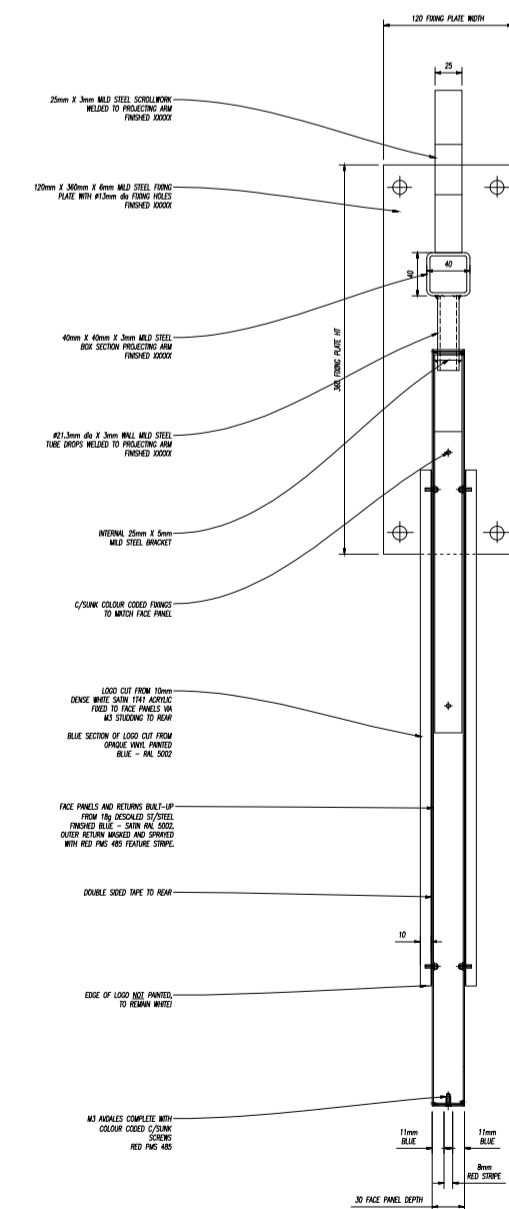

Non-Illuminated Fascia Signage: 'Logo' face as perspex 440 Red acrylic with returns finished to match PMS 032c. 'nationwide' to be opal acrylic faces with returns finished white. Formed aluminium fascia sign with returns finished Matt blue (RAL 5022). Fascia board in aluminium colour to match Core Blue 282C
 3no Fascia Signage shown as scale 1:20 @ A1

Section through - 1:5

Non-Illuminated Projecting Signage - 'Logo' face as acrylic finished to match red PMS 032c and aluminium background finished to match blue PMS 282c with red acrylic edge and metal bracket painted to match Core Blue 282C
 1no Projecting Signage shown as scale 1:20 @ A1

Non-Illuminated ATM Tablet: Acrylic finished to match blue PMS 282c with aluminium frame finished Matt blue (RAL 5022). 'Logo' face as acrylic finished to match red PMS 032c. 'nationwide' to be opal acrylic faces with returns finished white.
 1no ATM tablet shown as scale 1:20 @ A1

Section through @ 1:5

LETTER	DESCRIPTION	DATE