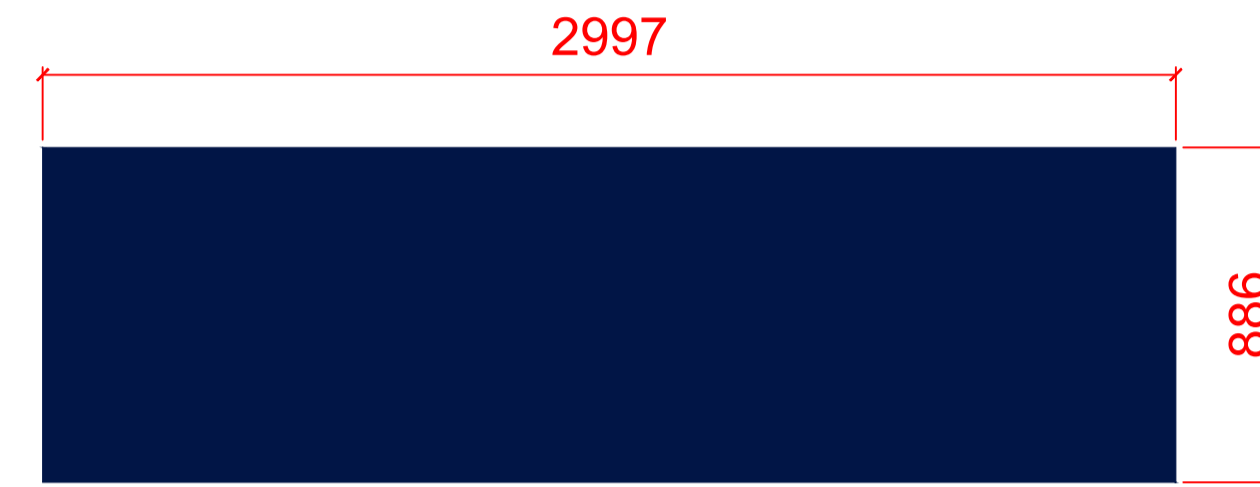

Non-Illuminated Fascia Signage: 'Logo' face as perspex 440 Red acrylic with returns finished to match PMS 032c. 'nationwide' to be opal acrylic faces with returns finished white. Formed aluminium fascia sign with returns finished Matt blue (RAL 5022). Fascia board in aluminium colour to match Core Blue 282C
 3no Fascia Signage shown as scale 1:20 @ A1

Section through - 1:5

Non-Illuminated Projecting Signage - 'Logo' face as acrylic finished to match red PMS 032c and aluminium background finished to match blue PMS 282c with red acrylic edge and metal bracket painted to match Core Blue 282C
 1no Projecting Signage shown as scale 1:20 @ A1

Non-Illuminated ATM Tablet: Acrylic finished to match blue PMS 282c with aluminium frame finished Matt blue (RAL 5022). 'Logo' face as acrylic finished to match red PMS 032c. 'nationwide' to be opal acrylic faces with returns finished white.
 1no ATM tablet shown as scale 1:20 @ A1

Section through @ 1:5

LETTER	DESCRIPTION	DATE