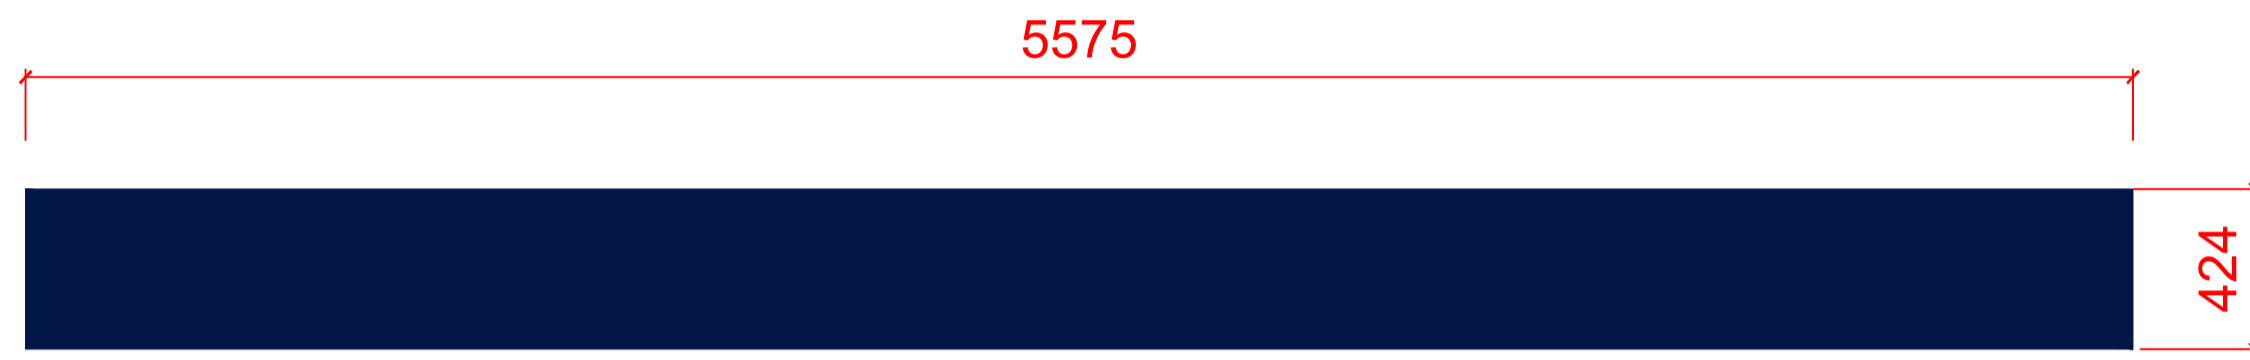

Non-Illuminated Fascia Signage: 'Logo' face as perspex 440 Red acrylic with returns finished to match PMS 032c. 'nationwide' to be opal acrylic faces with returns finished white. Formed aluminium fascia sign with returns finished Matt blue (RAL 5022). Fascia board in aluminium colour to match Core Blue 282C
 3no Fascia Signage shown as scale 1:20 @ A1

Section through - 1:5

Non-Illuminated Projecting Signage - 'Logo' face as acrylic finished to match red PMS 032c and aluminium background finished to match blue PMS 282c with red acrylic edge and metal bracket painted to match Core Blue 282C
 1no Projecting Signage shown as scale 1:20 @ A1

Section through @ 1:5

LETTER	DESCRIPTION	DATE