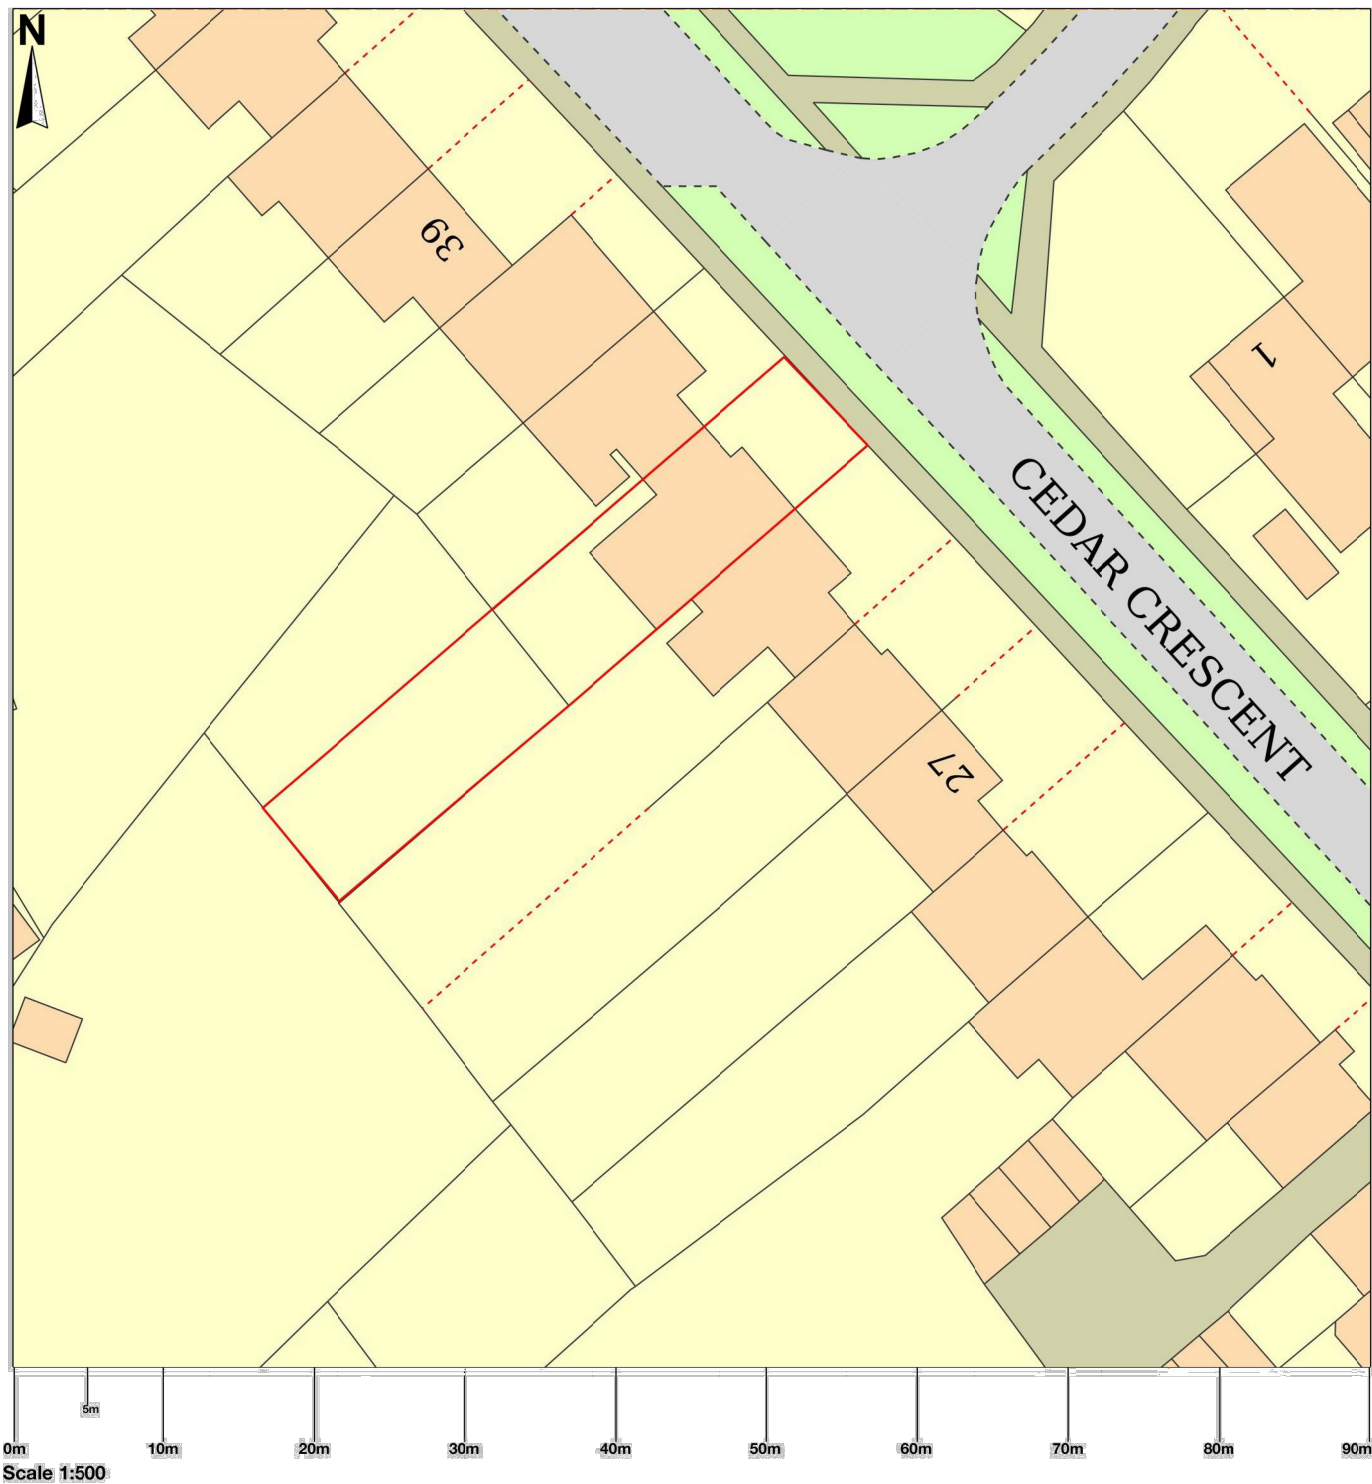

33 Cedar Crescent, North Baddesley, Southampton, SO52 9FU

© Crown copyright and database rights 2023 OS 100054135. Map area bounded by: 438725,120139 438815,120229. Produced on 03 November 2023 from the OS National Geographic Database. Supplied by UKPlanningMaps.com. Unique plan reference: b90e/uk/1021815/1377966

client	Mr & Mrs Ruddam	
project	33 Cedar Crescent, North Baddesley, SO52 9FU	
title	PROPOSED SUMMER HOUSE Site Location Plan	
date	Jan 2024	scale 1:500
dwg no.	02	rev. no. -