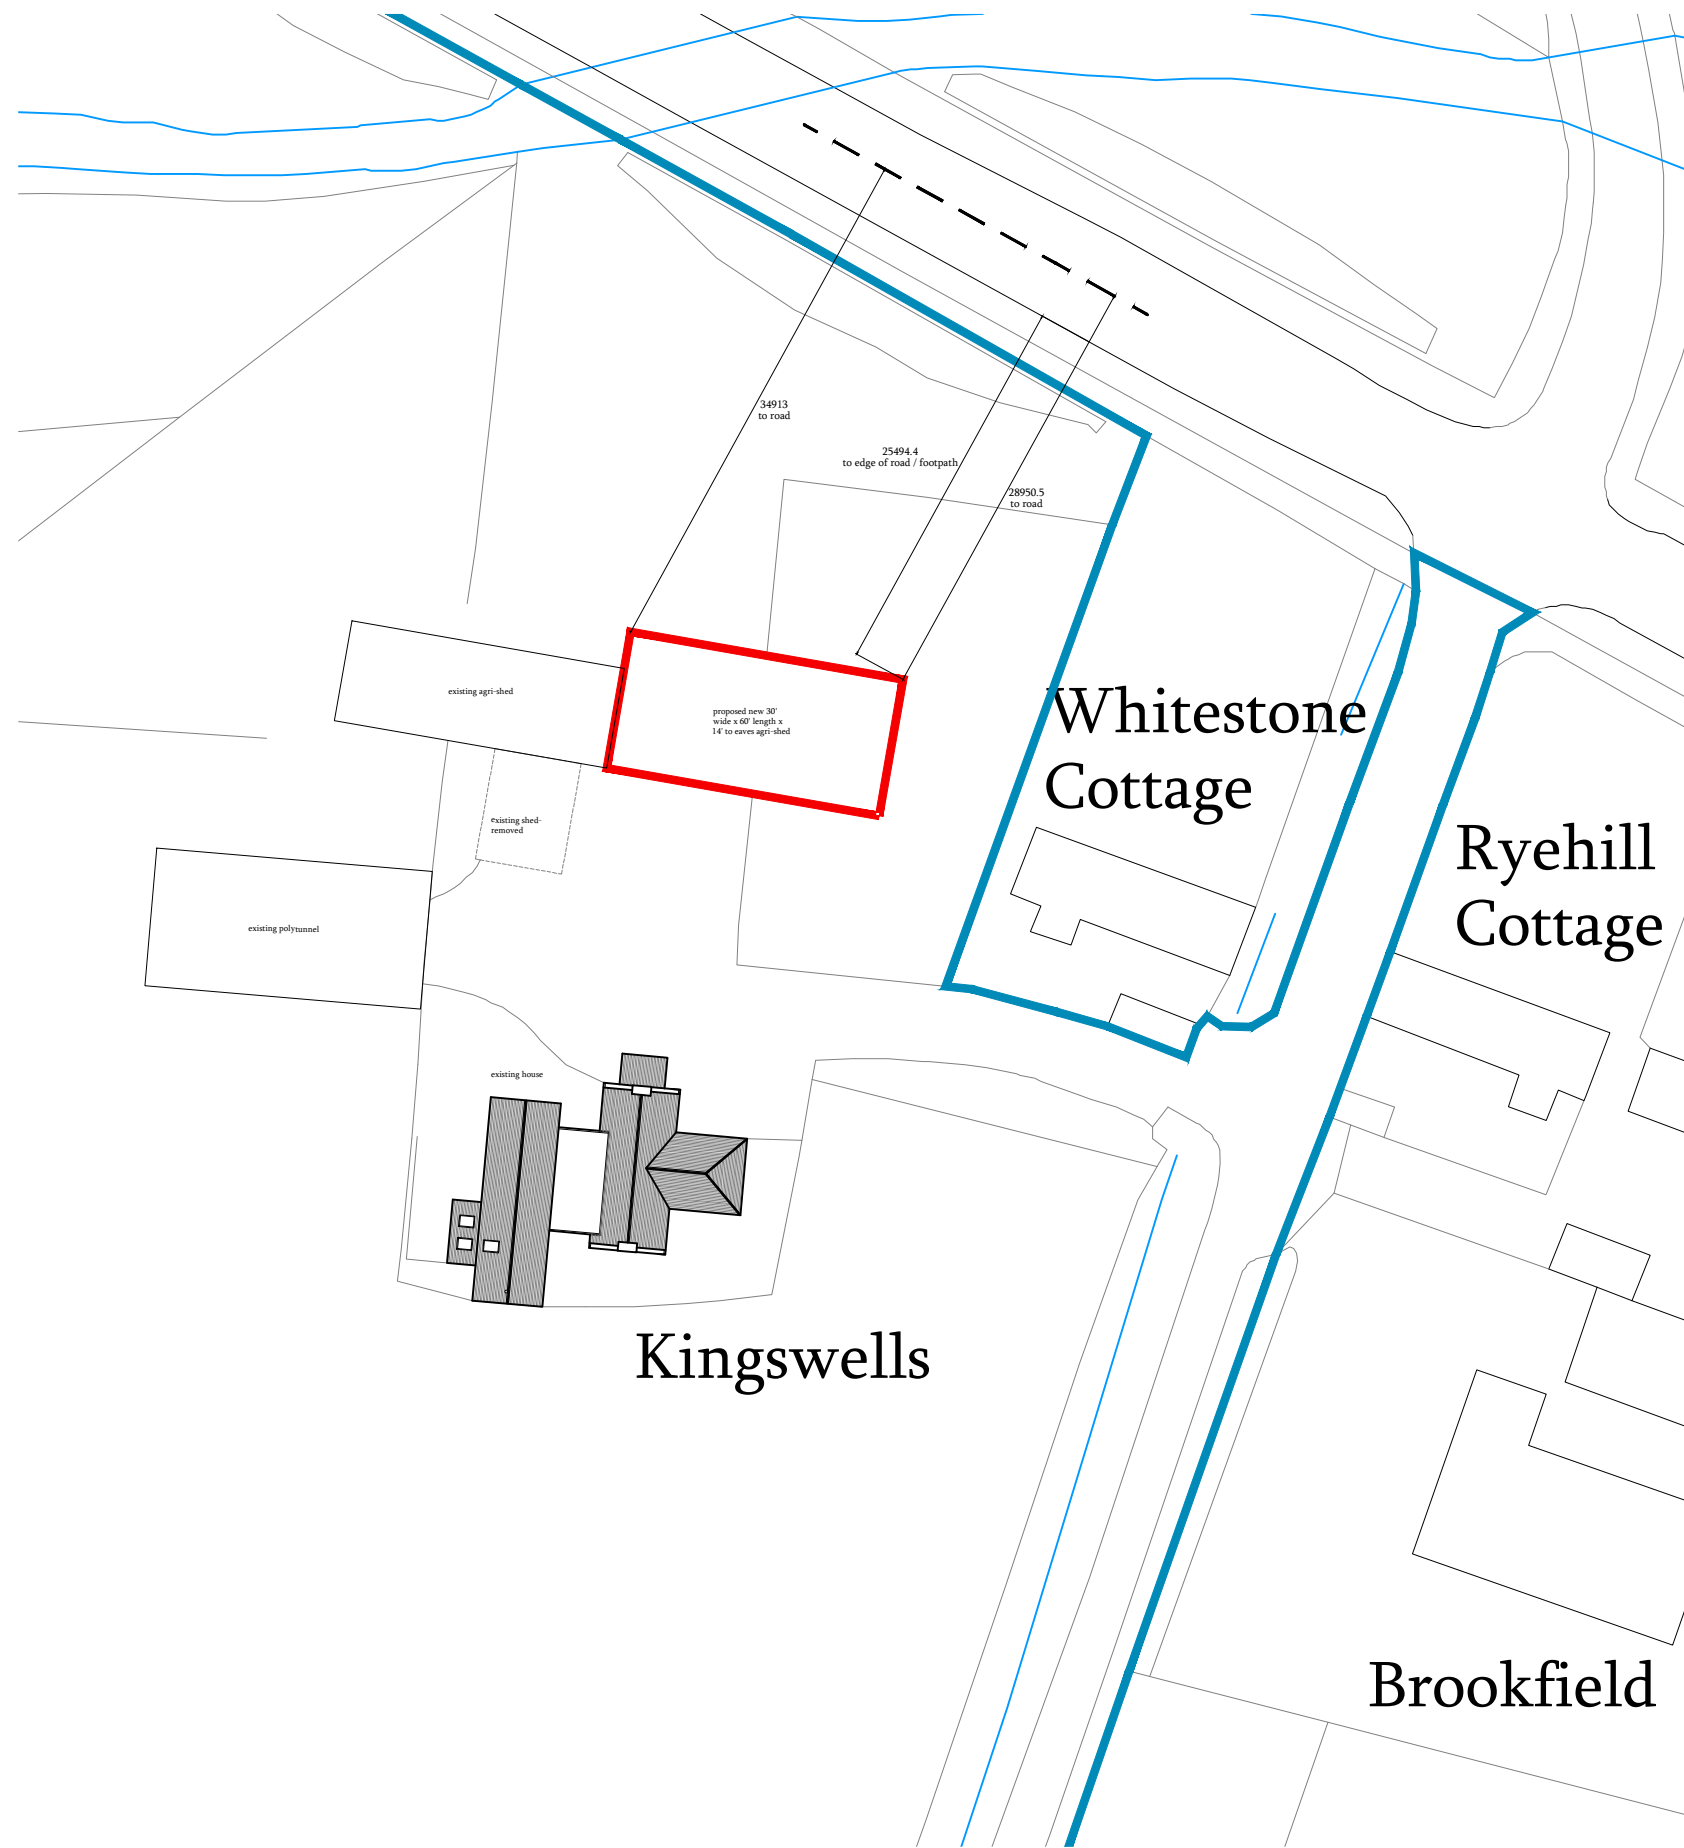

This drawing is copyright of Annie Kenyon Architects Ltd. This drawing is to be read in conjunction with all related drawings. Do not scale from this drawing. All dimensions must be checked and verified on site before commencing any work or producing shop drawings. The originator should be notified immediately of any discrepancy.

PRIOR NOTIFICATION

aka
Annie Kenyon Architects Ltd

North Gate Lodge
Haddo, Inverkeithny
Huntly, Aberdeenshire
AB54 7XB
tel: 01464 851 621
www.akenyonarchitects.com
info@akenyonarchitects.com

Client
Mr & Mrs S. Burnett

Job Title
Kingswells
Oyne
Aberdeenshire, AB52 6QQ

Drawing Title
As Proposed
Site Plan

CAD Reference

Scale at A3 As Shown	Drawn AW	Chk	Date Feb 2024

Job No. 918	Drawing No. PN-03	Revision No. A

SITE PLAN
Scale 1:500

Site Boundary Land under applicant's ownership