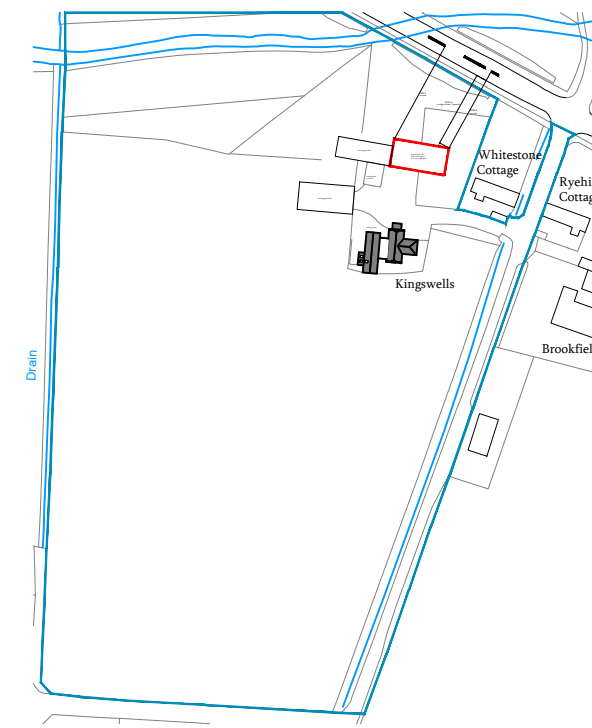

This drawing is copyright of Annie Kenyon Architects Ltd. This drawing is to be read in conjunction with all related drawings. Do not scale from this drawing. All dimensions must be checked and verified on site before commencing any work or producing shop drawings. The originator should be notified immediately of any discrepancy.

SITE PLAN
Scale 1:2500

PRIOR NOTIFICATION

aka
Annie Kenyon Architects Ltd

North Gate Lodge
Haddo, Inverkeithny
Huntly, Aberdeenshire
AB54 7XB
tel: 01464 851 621
www.akenyonarchitects.com
info@akenyonarchitects.com

Client
Mr & Mrs S. Burnett

Job Title
Kingswells
Oyne
Aberdeenshire, AB52 6QQ

Drawing Title
As Proposed
Site Plan

CAD Reference

Scale at A3 As Shown	Drawn AW	Chk	Date Feb 2024

Job No. 918	Drawing No. PN-03	Revision No. A

Site Boundary Land under applicant's ownership