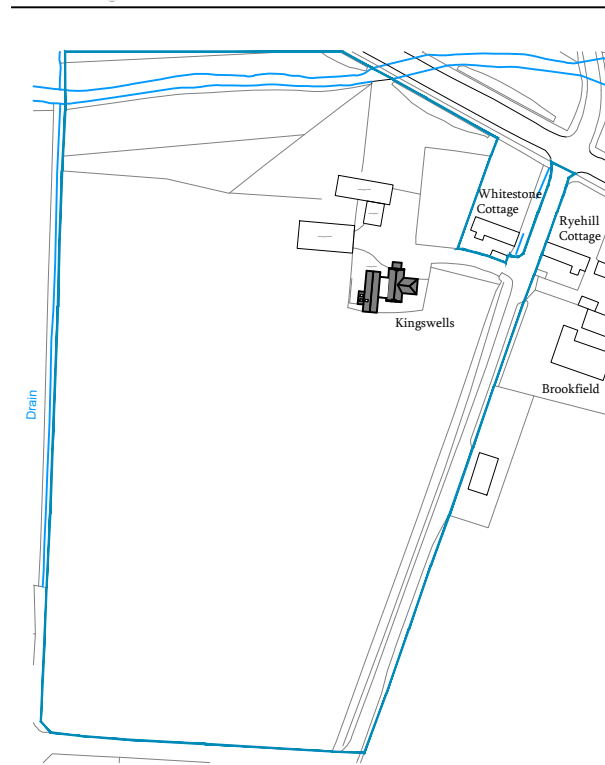

This drawing is copyright of Annie Kenyon Architects Ltd. This drawing is to be read in conjunction with all related drawings. Do not scale from this drawing. All dimensions must be checked and verified on site before commencing any work or producing shop drawings. The originator should be notified immediately of any discrepancy.

SITE PLAN
Scale 1:2500

PRIOR NOTIFICATION

aka
Annie Kenyon Architects Ltd

North Gate Lodge
Haddo, Inverkeithny
Huntly, Aberdeenshire
AB54 7XB
tel: 01464 851 621
www.akenyonarchitects.com
info@akenyonarchitects.com

Client
Mr & Mrs S.Burnett

Job Title
Kingswells
Oyne
Aberdeenshire, AB52 6QQ

Drawing Title
As Existing
Site Plan

CAD Reference

Scale at A3 As Shown	Drawn AW	Chk	Date Feb 2024

Job No. 918	Drawing No. PN-02	Revision No.

Site Boundary Land under applicant's ownership