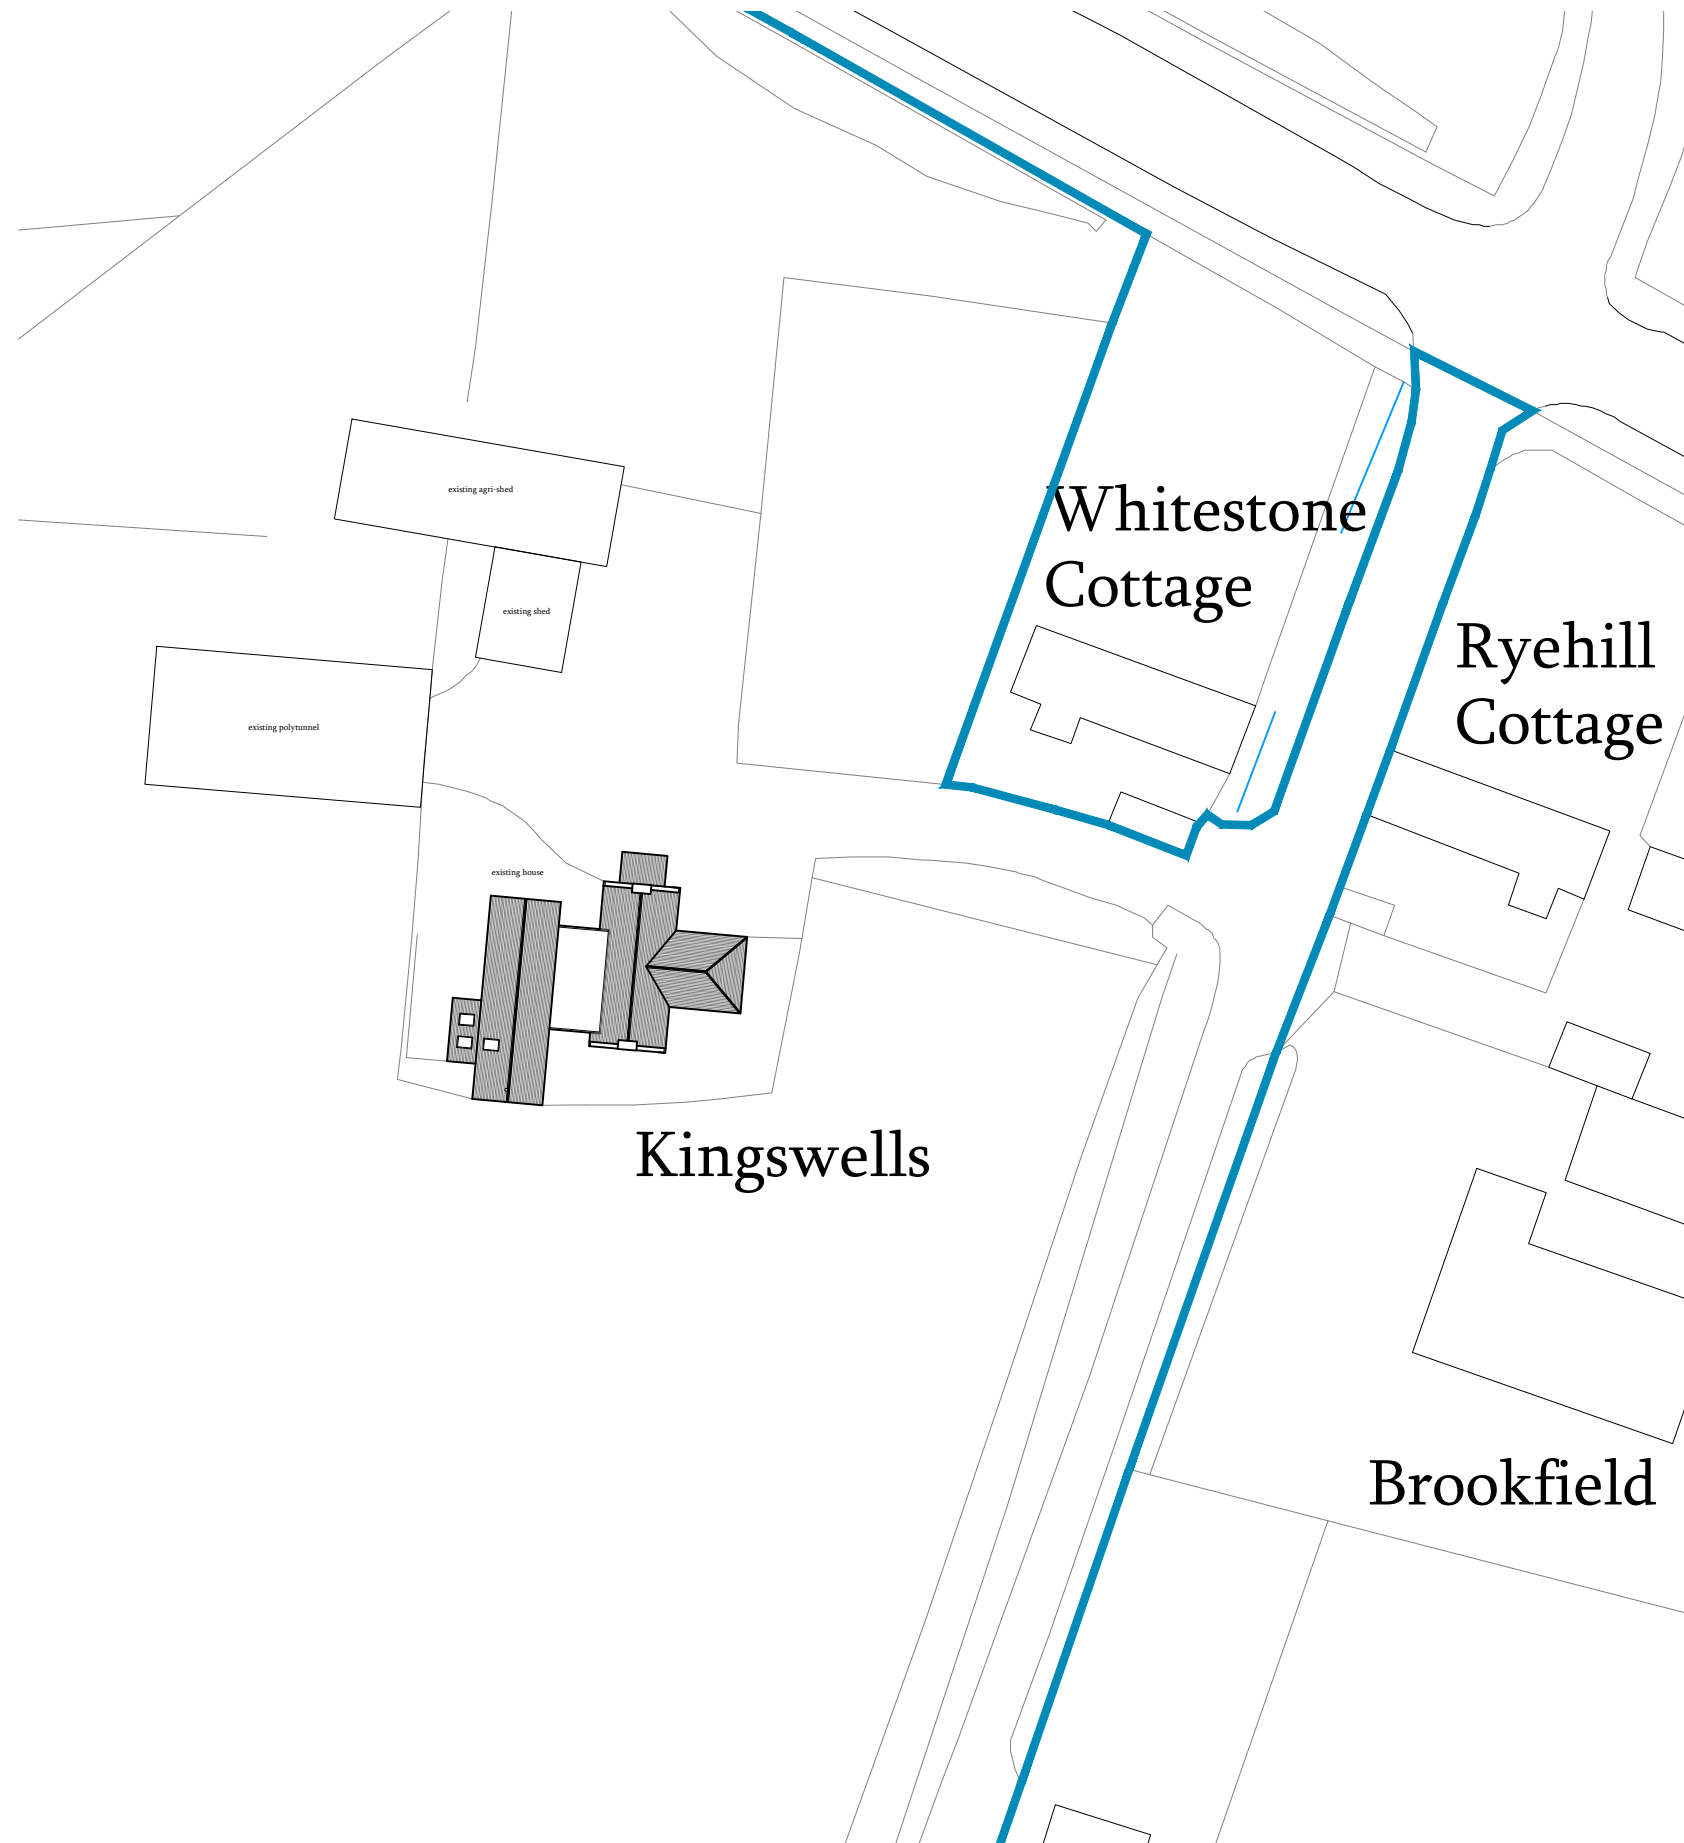

This drawing is copyright of Annie Kenyon Architects Ltd. This drawing is to be read in conjunction with all related drawings. Do not scale from this drawing. All dimensions must be checked and verified on site before commencing any work or producing shop drawings. The originator should be notified immediately of any discrepancy.

PRIOR NOTIFICATION

aka
Annie Kenyon Architects Ltd

North Gate Lodge
Haddo, Inverkeithny
Huntly, Aberdeenshire
AB54 7XB
tel: 01464 851 621
www.akenyonarchitects.com
info@akenyonarchitects.com

Client
Mr & Mrs S.Burnett

Job Title
Kingswells
Oyne
Aberdeenshire, AB52 6QQ

Drawing Title
As Existing
Site Plan

CAD Reference

Scale at A3 As Shown	Drawn AW	Chk	Date Feb 2024

Job No. 918	Drawing No. PN-02	Revision No.

SITE PLAN
Scale 1:500

Site Boundary Land under applicant's ownership