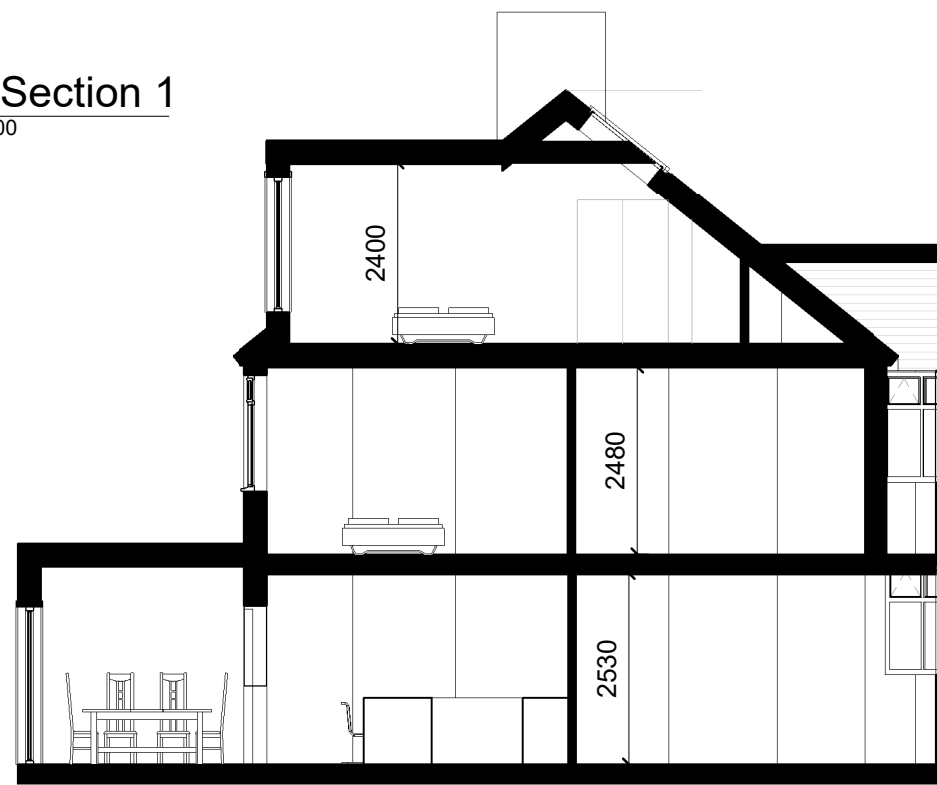

1 P- Roof Plan
1 : 100

2 P- Section 1
1 : 100

3 P- Section 2
1 : 100

Notes:
For planning purposes only. Do not use for construction
All dimension indicative and to be checked on site prior to construction.
This drawing is the property of Build On Architecture Ltd, copyright reserved. This drawing is not to be copied, reproduced, retained or disclosed to any unauthorised person either wholly or in part without the specific consent in writing of Build On Architecture .

A 05.01.2024
Rev Date

LPA Issue
Description

BUILD ON ARCHITECTS
9 Waterden Road, London, E20 3AN

Drawing Title:	Proposed Roof Plan and Section	Status:	Planning
Project Address:	93 Western Road	Scale :	1 : 100 @ A3
		First Issue:	20.12.2023
		Drawing No.:	124-S3-P101
		Rev.:	A