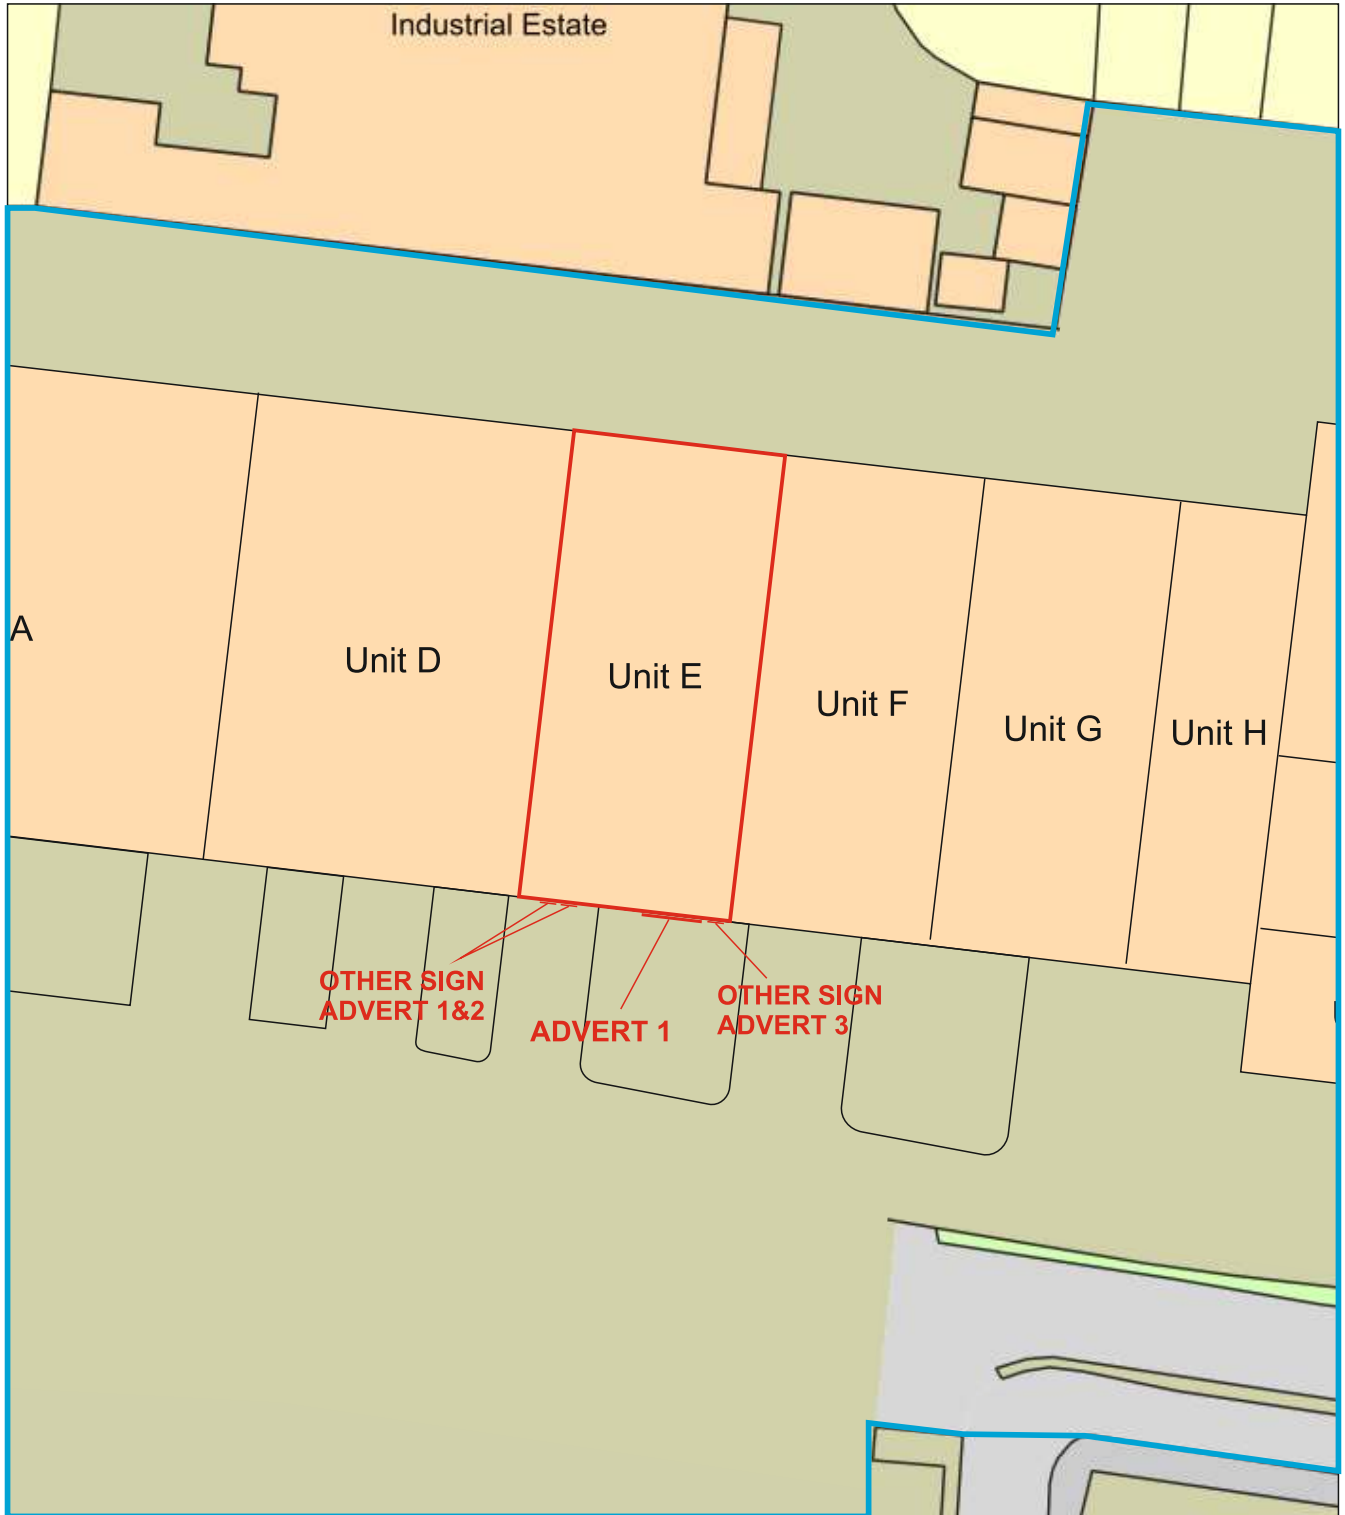

Unit E, Clacton Trade Park, Old Road, Clacton on sea, Essex, CO15 1HX

Plan Produced for: Zillwoods ltd
Date Produced: 09 Feb 2024
Plan Reference Number: TQRQM24040114805208
Scale: 1:500 @ A4