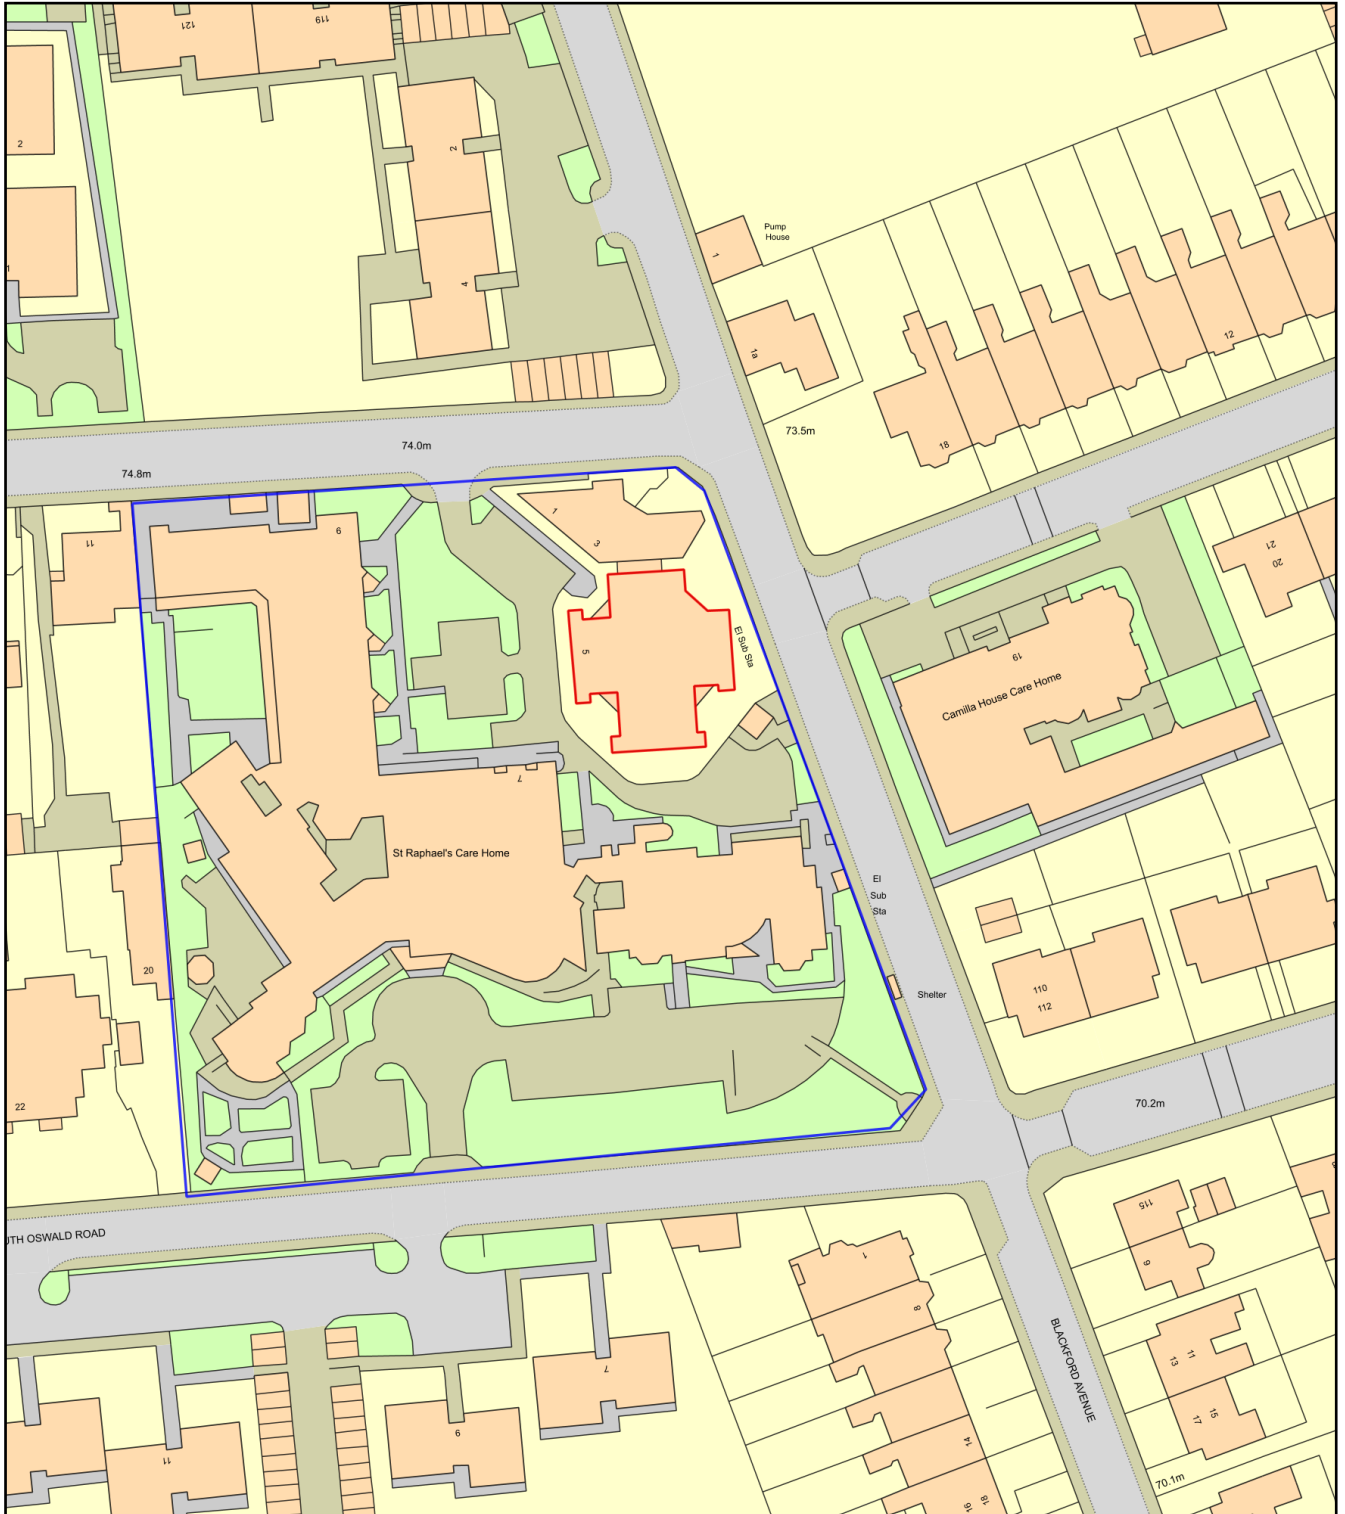

123619 Kilravock House

Plan Produced for: Sidey Solutions

Date Produced: 15 Dec 2023

Plan Reference Number: TQRQM23349115626228

Scale: 1:1250 @ A4