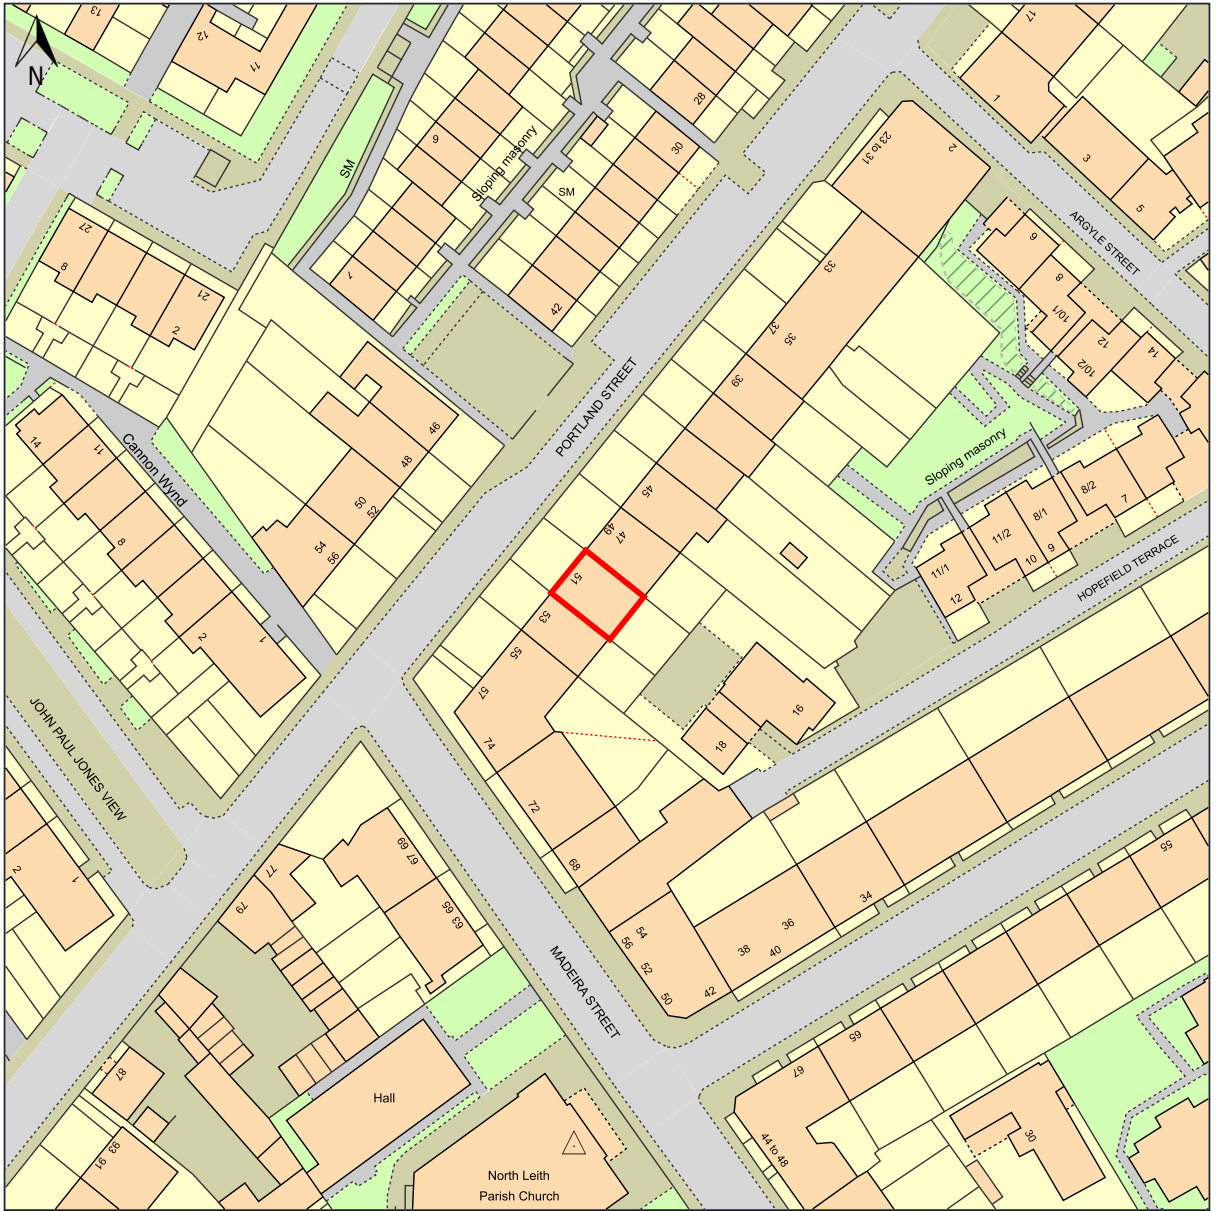

51, PORTLAND STREET, EDINBURGH, EDINBURGH, EH6 4AZ

© Crown copyright and database rights, 2023. Ordnance Survey
0100031673 Created using Plans by Emapsite

Scale: 1:1250

Paper Size: A4

Notes: