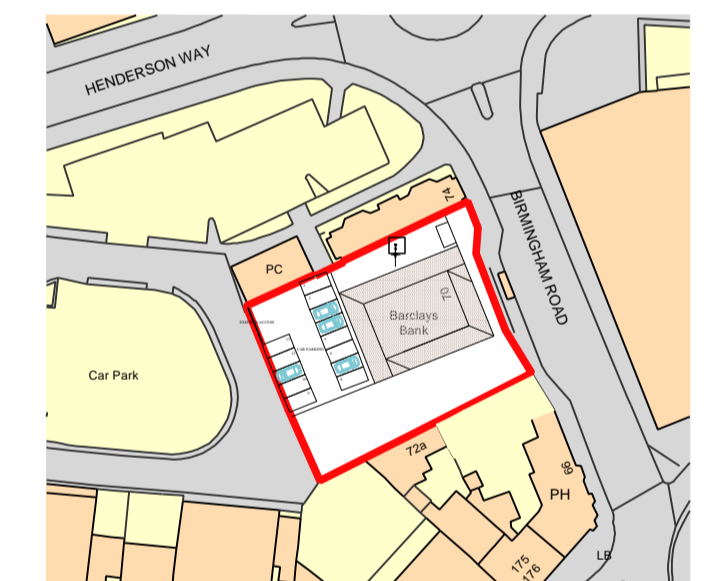

70 Birmingham Road, Blackheath, Rowley Regis B65 9BA
 Site Plans - x6 no. 2 Bed Apartments

Existing Site Plan 1:200

Proposed Site Plan 1:200

8 Person Bicycle Shelter

Bin Storage

Location Plan 1:1250

TITLE:	
Site & Location Plans 70 Birmingham Road Blackheath Rowley Regis B65 9BA	
DRAWING NO.	REV:
70BR/3	a
DATE:	
January 2024	
SCALE:	
1:100	