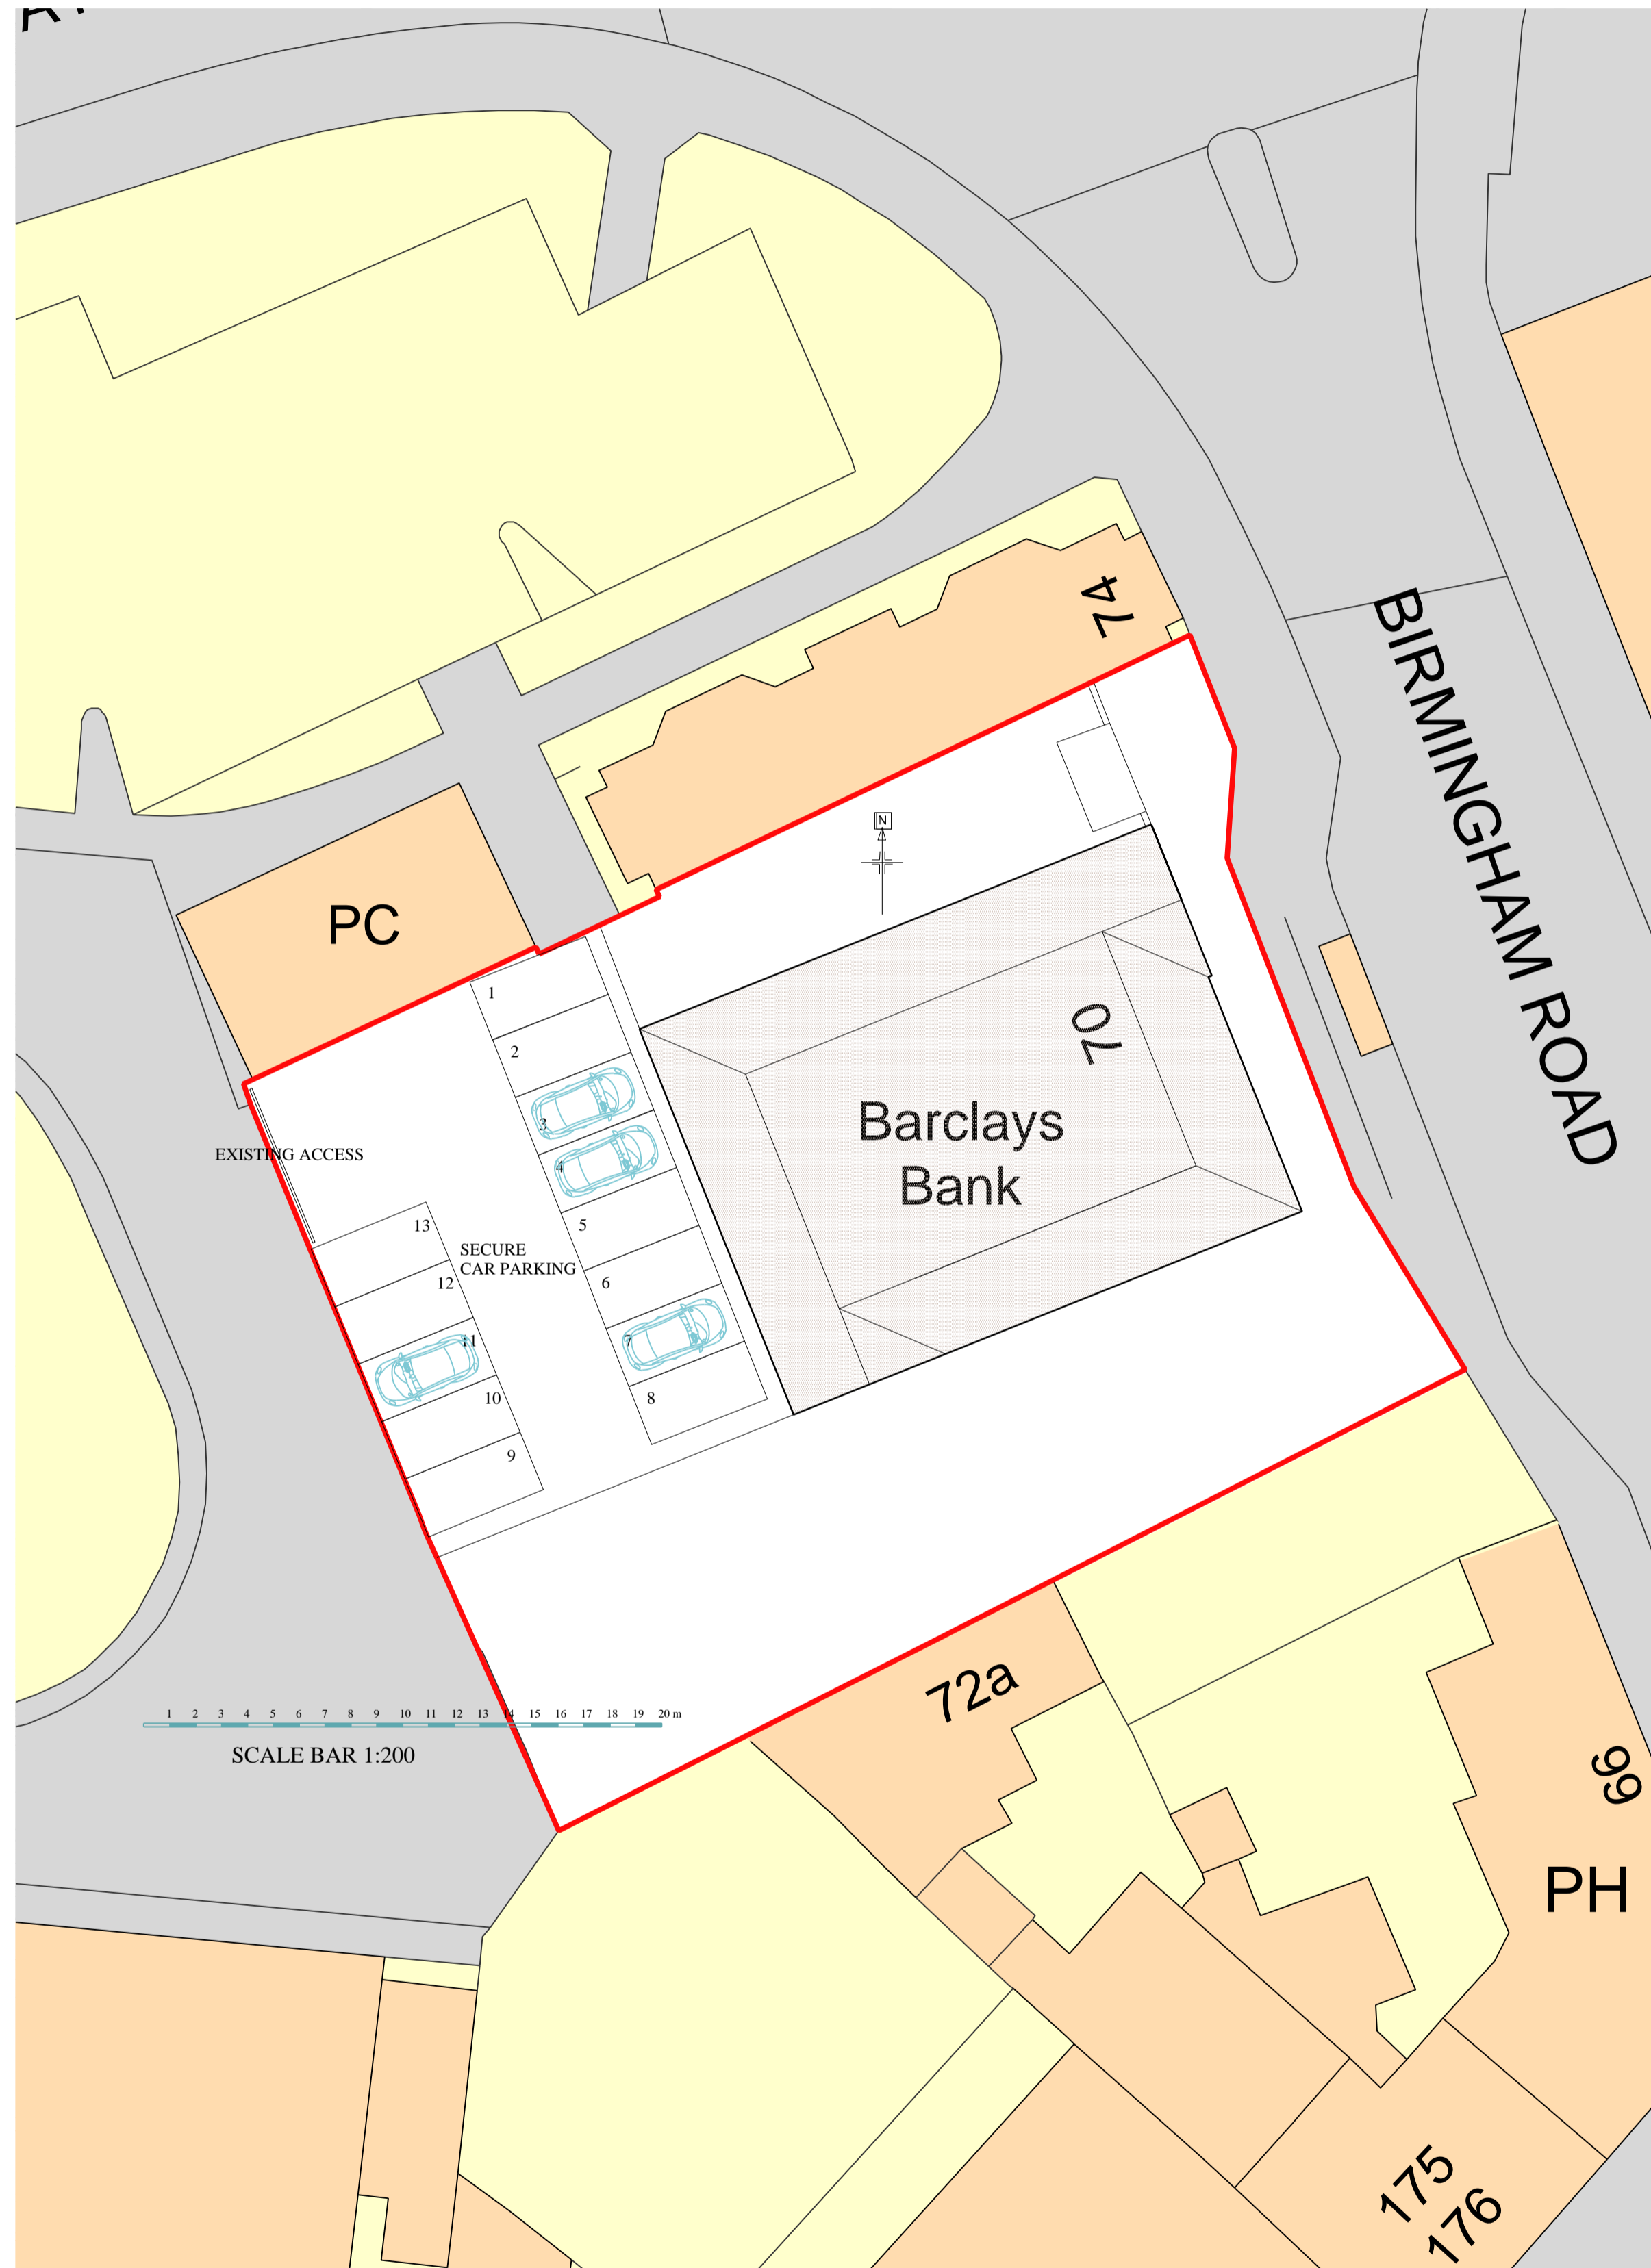

70 Birmingham Road, Blackheath, Rowley Regis B65 9BA
 Site Plans - x6 no. 2 Bed Apartments

Existing Site Plan 1:200

Proposed Site Plan 1:200

8 Person Bicycle Shelter

Bin Storage

Location Plan 1:1250

TITLE:	
Site & Location Plans 70 Birmingham Road Blackheath Rowley Regis B65 9BA	
DRAWING NO.	REV:
70BR/3	a
DATE:	
January 2024	
SCALE:	
1:100	