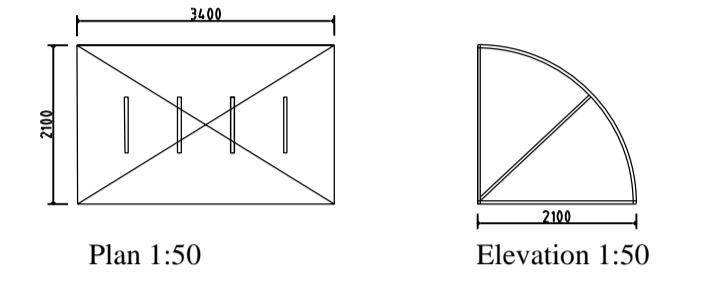

70 Birmingham Road, Blackheath, Rowley Regis B65 9BA
 Site Plans - x6 no. 2 Bed Apartments

Existing Site Plan 1:200

Proposed Site Plan 1:200

8 Person Bicycle Shelter

Bin Storage

Location Plan 1:1250

TITLE:	
Site & Location Plans 70 Birmingham Road Blackheath Rowley Regis B65 9BA	
DRAWING NO.	REV:
70BR/3	a
DATE:	
January 2024	
SCALE:	
1:100	