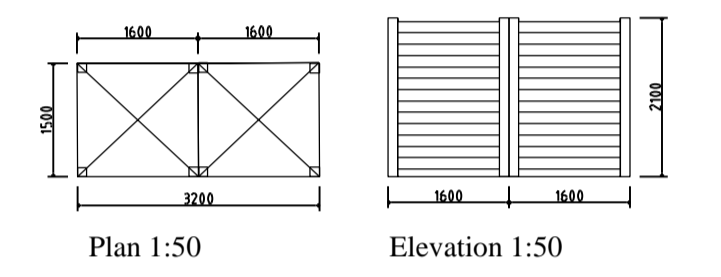

70 Birmingham Road, Blackheath, Rowley Regis B65 9BA
 Site Plans - x6 no. 2 Bed Apartments

Existing Site Plan 1:200

Proposed Site Plan 1:200

8 Person Bicycle Shelter

Bin Storage

Location Plan 1:1250

TITLE:	
Site & Location Plans 70 Birmingham Road Blackheath Rowley Regis B65 9BA	
DRAWING NO.	REV:
70BR/3	a
DATE:	
January 2024	
SCALE:	
1:100	