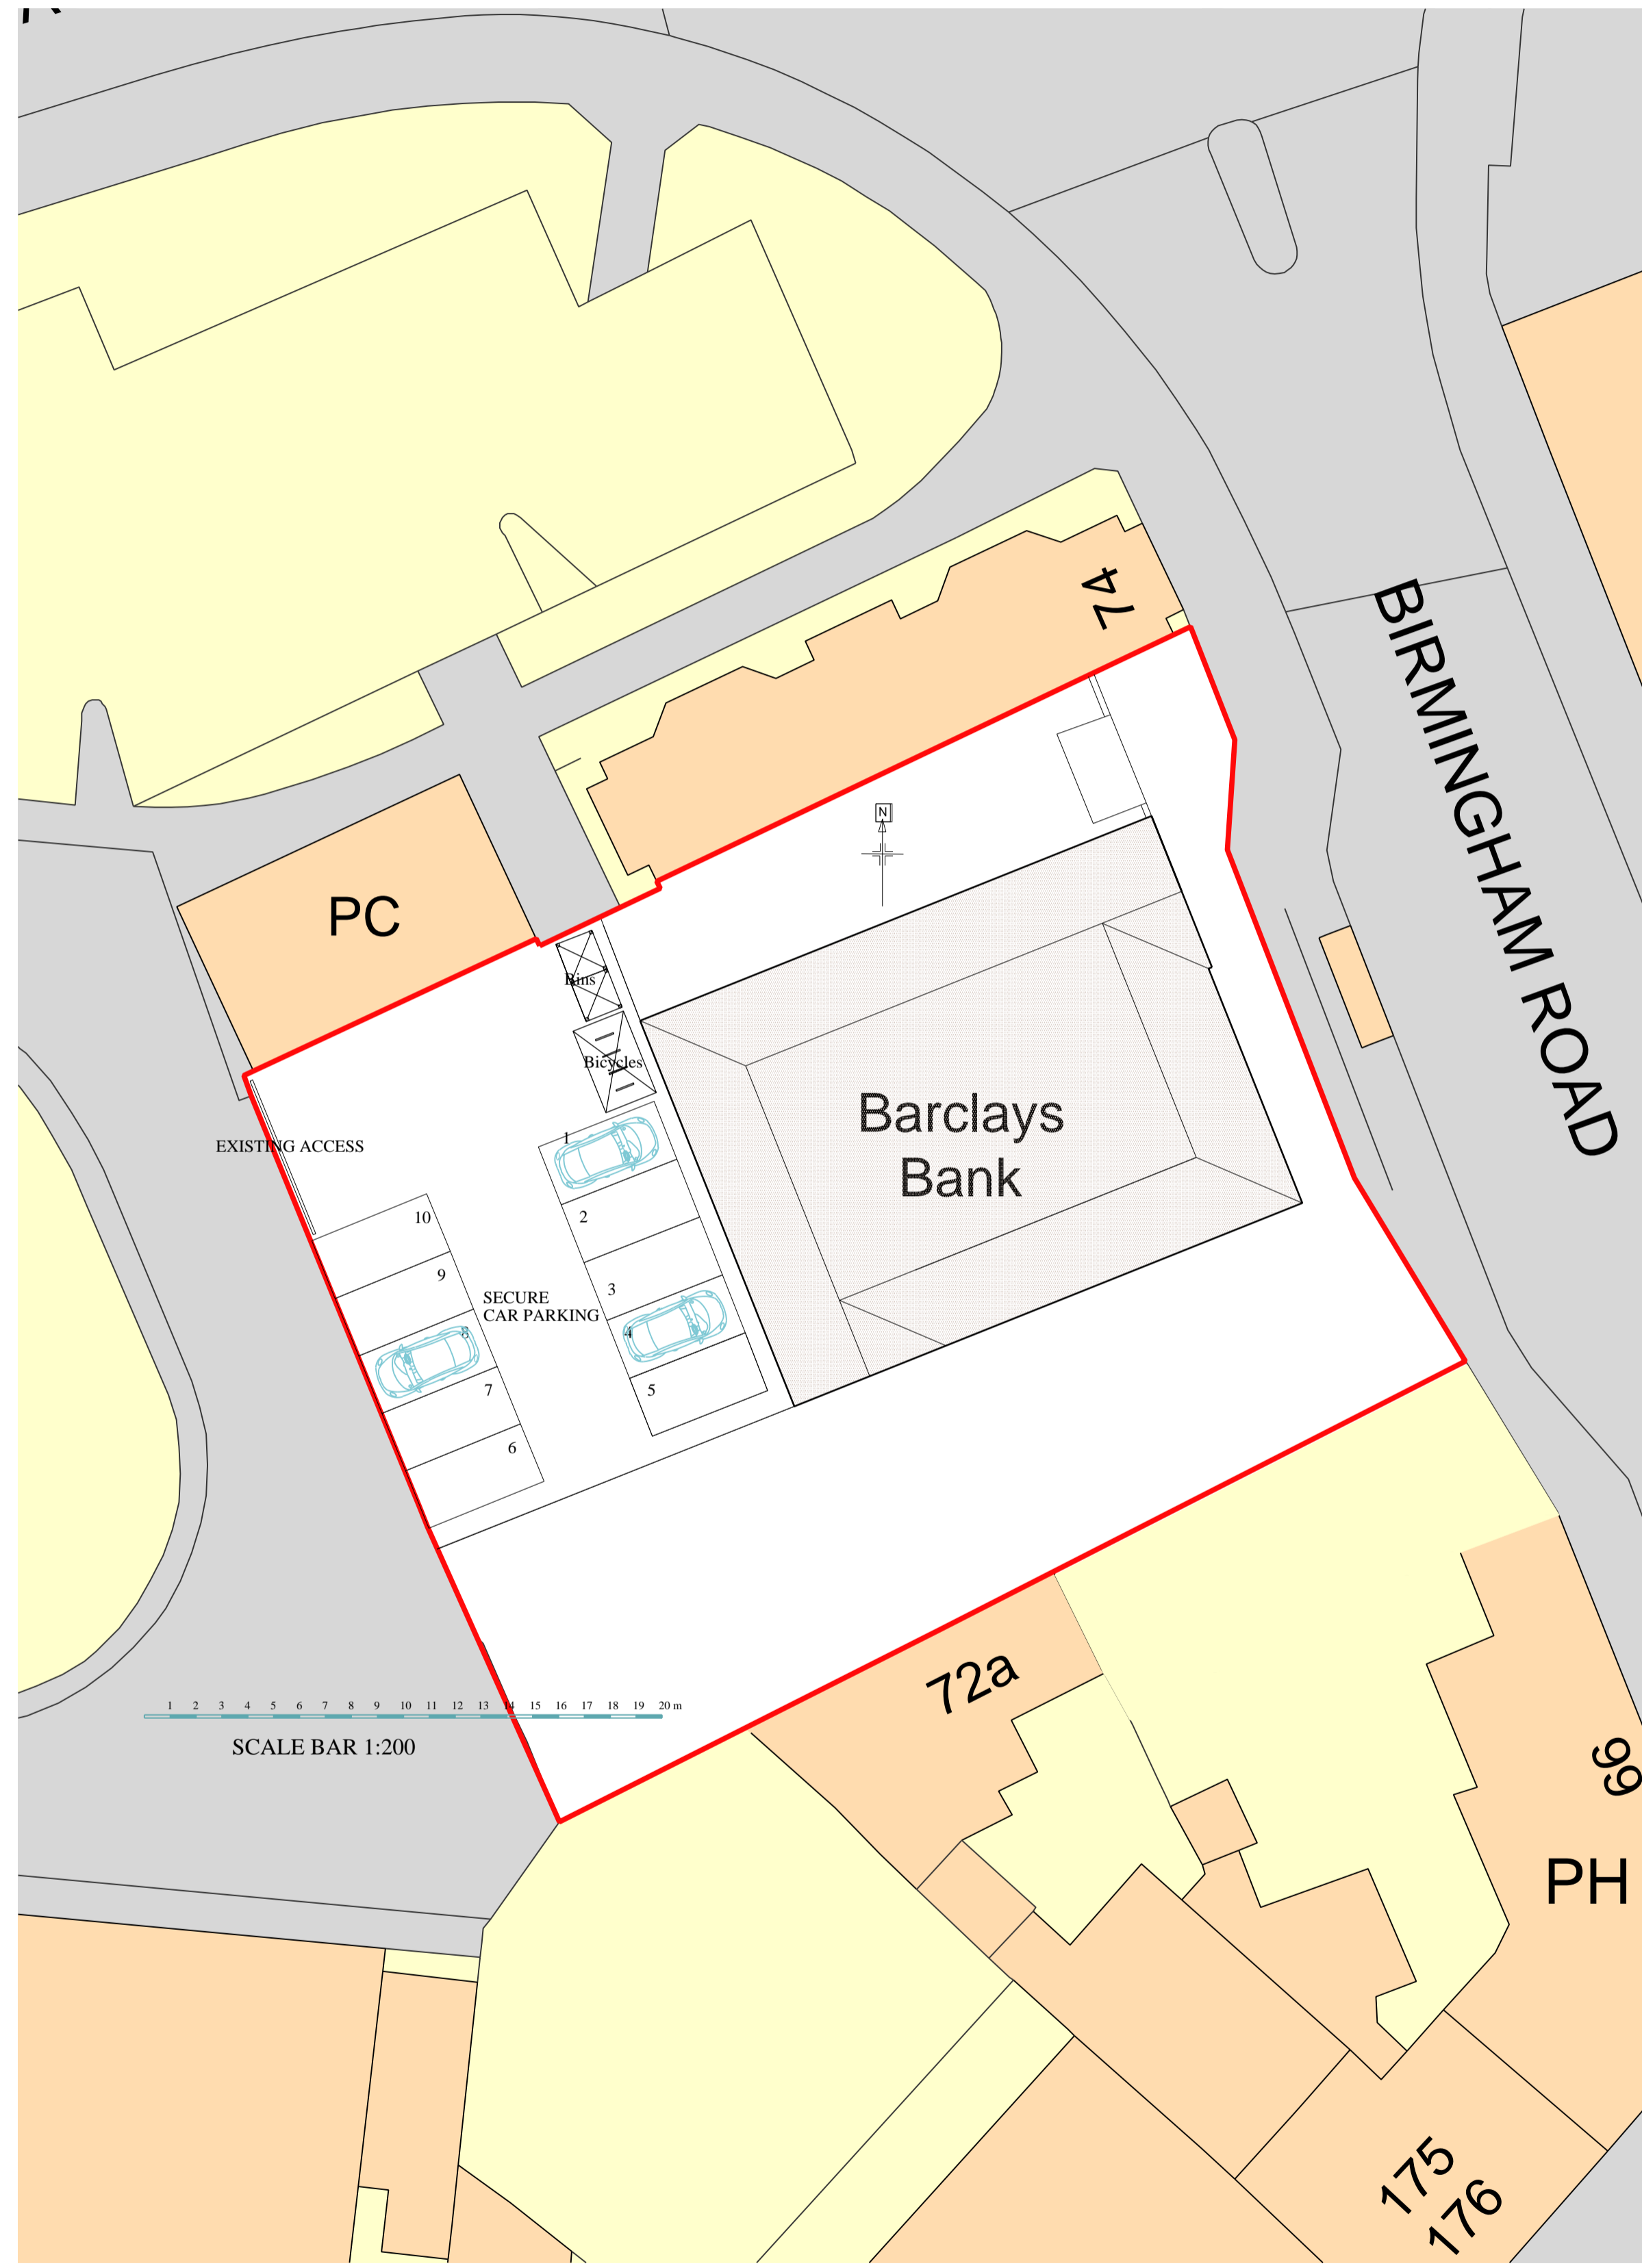

70 Birmingham Road, Blackheath, Rowley Regis B65 9BA
 Site Plans - x6 no. 2 Bed Apartments

Existing Site Plan 1:200

Proposed Site Plan 1:200

8 Person Bicycle Shelter

Bin Storage

Location Plan 1:1250

TITLE:	
Site & Location Plans 70 Birmingham Road Blackheath Rowley Regis B65 9BA	
DRAWING NO.	REV:
70BR/3	a
DATE:	
January 2024	
SCALE:	
1:100	