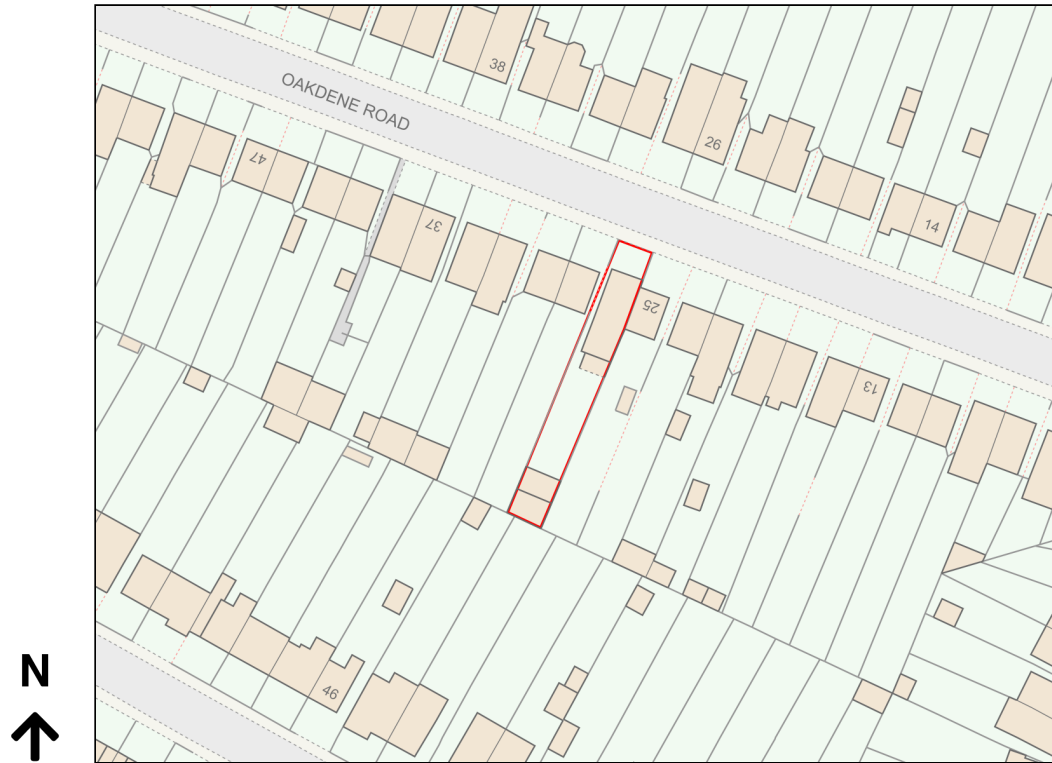

# Location Plan

Site Address: 27, Oakdene Road, Watford, WD24 6RN

Date Produced: 18-Feb-2024

Scale: 1:1250 @A4

Planning Portal Reference: PP-12799344v1