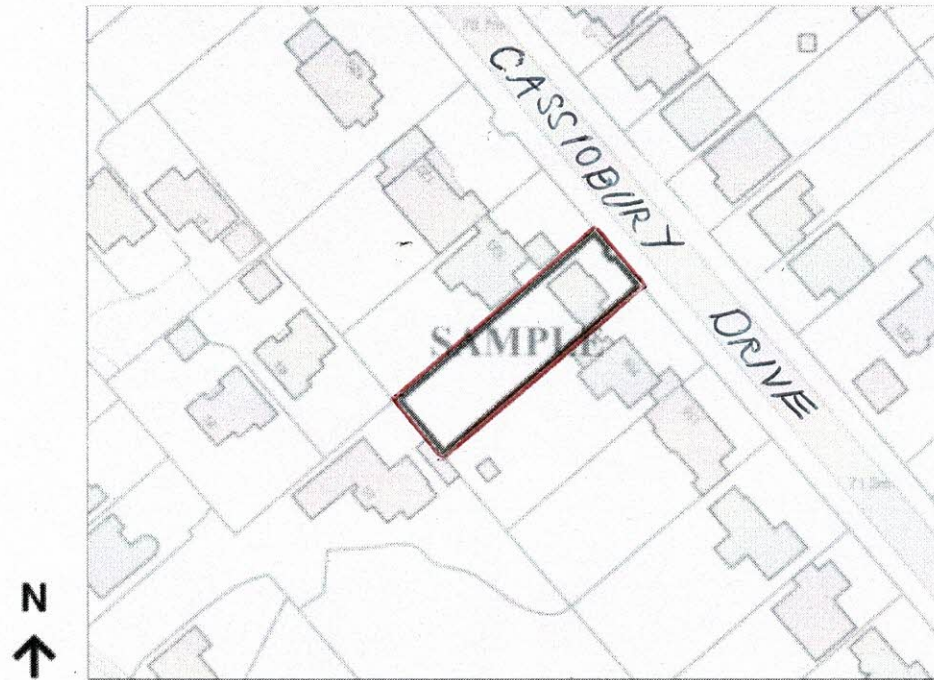

**Location Plan**

Site Address: 121, Cassiobury Drive, Watford, WD17 3AH

Date Produced: 18-Feb-2024

Scale: 1:1250 @A4

Planning Portal Reference: PP-12816144v1