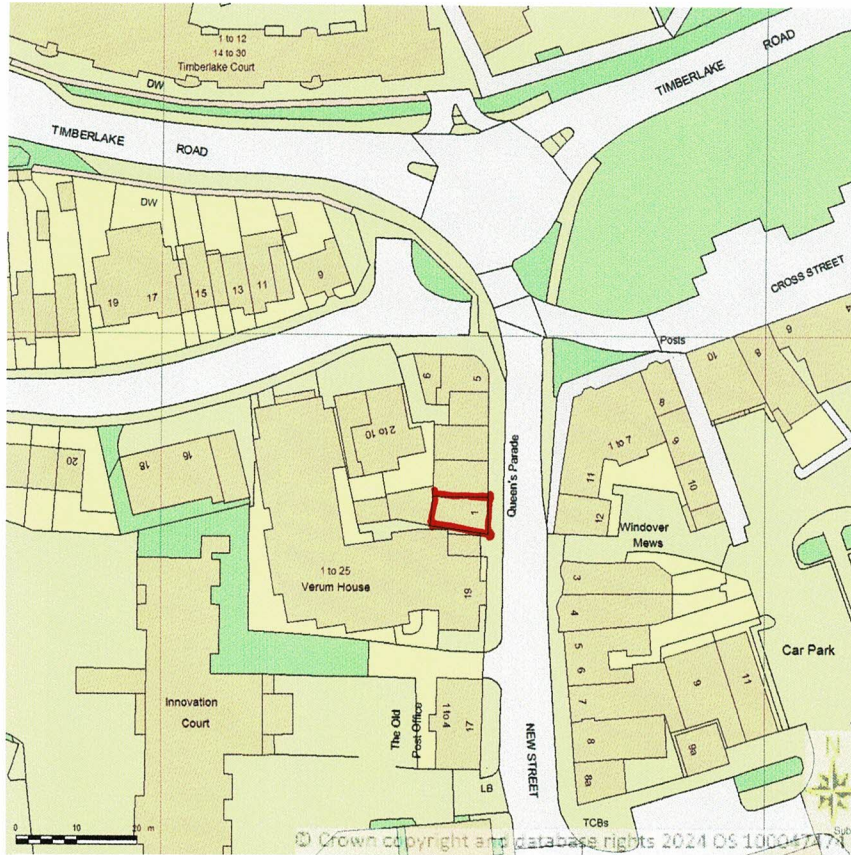

**SITE LOCATION PLAN
AREA 2 HA
SCALE 1:1250 on A4
CENTRE COORDINATES: 463645, 151984**

Supplied by Streetwise Maps Ltd
www.streetwise.net
Licence No: 100047474
16/02/2024 16:23
No.1 Queens Parade, New Street, Basingstoke, Hants. RG21 7DA