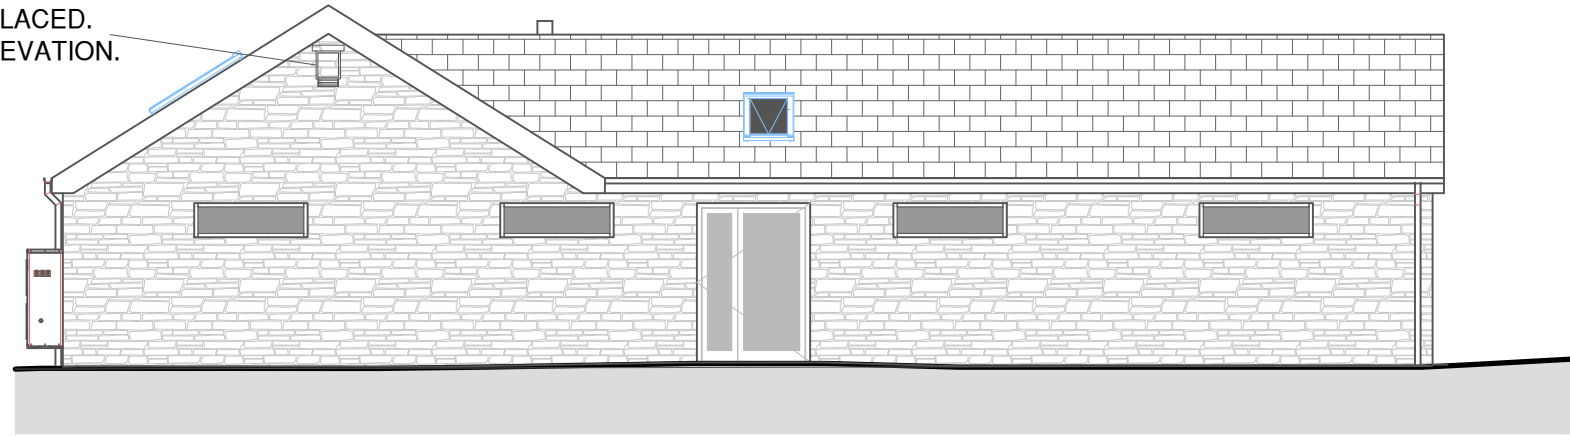

# BAT & BIRD BOX, BEE BRICK POSITIONS

BAT BOX TO BE PLACED.  
IN THE NORTH ELEVATION.

NORTH ELEVATIONS

EAST ELEVATION

SOUTH ELEVATION

BEE BOX TO BE PLACED.  
IN THE SOUTH ELEVATION.

WEST ELEVATIONS

BIRD BOX TO BE PLACED.  
IN THE WEST ELEVATION.

TITLE  
NEW APPROVED PLANNING APPLICATION FOR A  
NEW DWELLING APPLICATION NUMBER  
PA23/06594 & CARNEBONE CAFE, CARNEBONE,  
LAITY, WENDRON, CORNWALL, TR13 0NW

CLIENT  
MR JACKSON FEARNES  
AGENT  
O.G.S.TEC.Designs ROBERT HOSKINGS