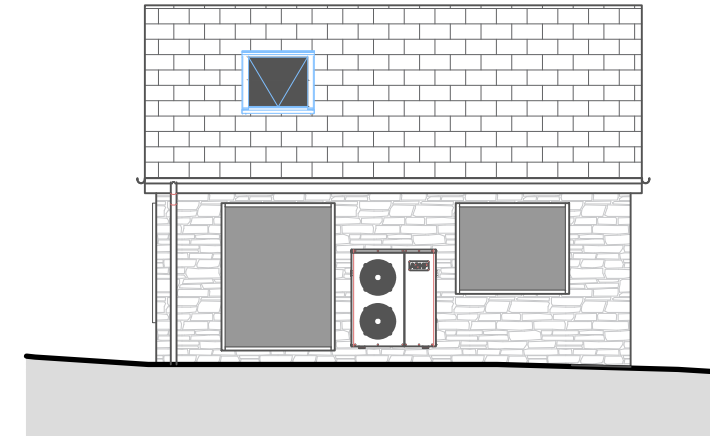

# BAT & BIRD BOX, BEE BRICK POSITIONS

BAT BOX TO BE PLACED.  
IN THE NORTH ELEVATION.

NORTH ELEVATIONS

EAST ELEVATION

SOUTH ELEVATION

BEE BOX TO BE PLACED.  
IN THE SOUTH ELEVATION.

WEST ELEVATIONS

BIRD BOX TO BE PLACED.  
IN THE WEST ELEVATION.

TITLE  
NEW APPROVED PLANNING APPLICATION FOR A  
NEW DWELLING APPLICATION NUMBER  
PA23/06594 & CARNEBONE CAFE, CARNEBONE,  
LAITY, WENDRON, CORNWALL, TR13 0NW

CLIENT  
MR JACKSON FEARNES  
AGENT  
O.G.S.TEC.Designs ROBERT HOSKINGS