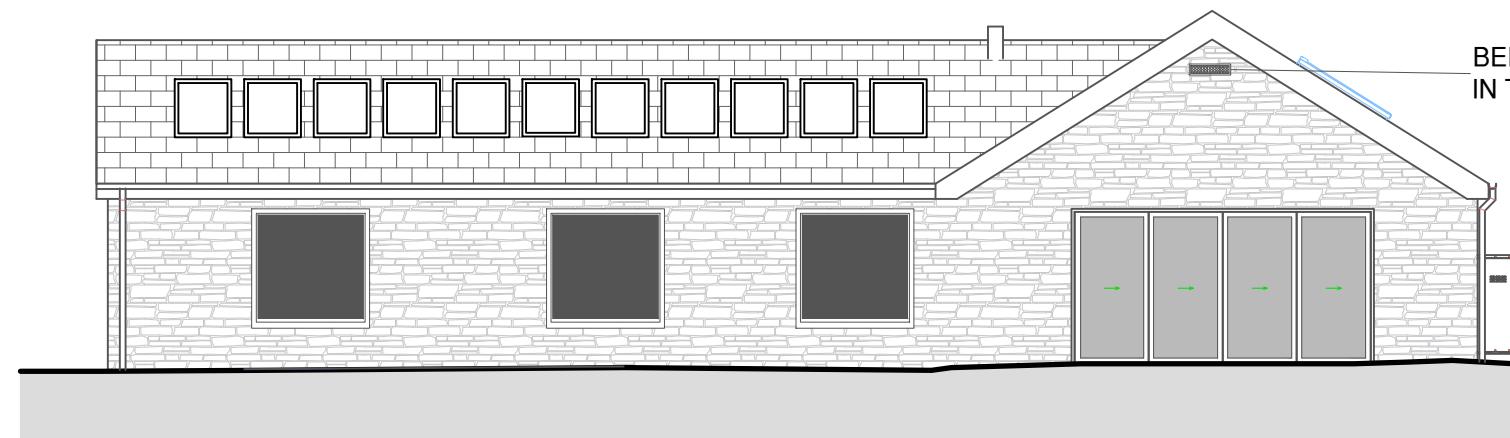

# BAT & BIRD BOX, BEE BRICK POSITIONS

BAT BOX TO BE PLACED.  
IN THE NORTH ELEVATION.

NORTH ELEVATIONS

EAST ELEVATION

SOUTH ELEVATION

BEE BOX TO BE PLACED.  
IN THE SOUTH ELEVATION.

WEST ELEVATIONS

BIRD BOX TO BE PLACED.  
IN THE WEST ELEVATION.

TITLE  
NEW APPROVED PLANNING APPLICATION FOR A  
NEW DWELLING APPLICATION NUMBER  
PA23/06594 & CARNEBONE CAFE, CARNEBONE,  
LAITY, WENDRON, CORNWALL, TR13 0NW

CLIENT  
MR JACKSON FEARNES  
AGENT  
O.G.S.TEC.Designs ROBERT HOSKINGS