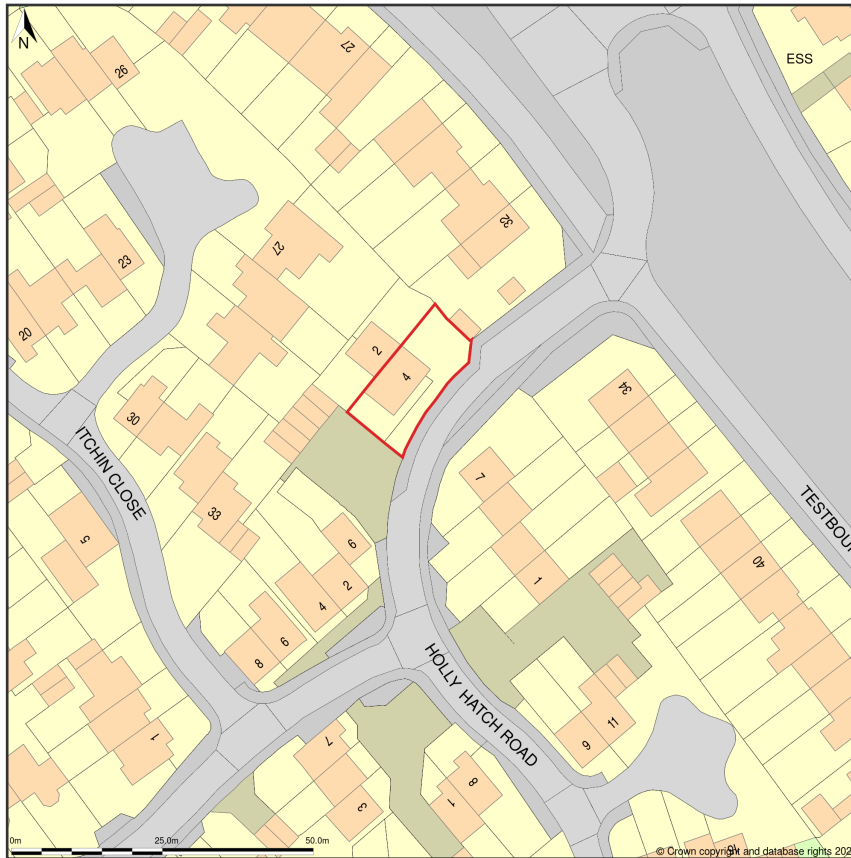

4, Holly Hatch Road, Totton, Hampshire, SO40 8TY

Location Plan shows area bounded by: 434951.1, 112826.03 435092.52, 112967.45 (at a scale of 1:1250), OSGridRef: SU35021289. The representation of a road, track or path is no evidence of a right of way. The representation of features as lines is no evidence of a property boundary.

Produced on 23rd Jan 2024 from the Ordnance Survey National Geographic Database and incorporating surveyed revision available at this date. Reproduction in whole or part is prohibited without the prior permission of Ordnance Survey. © Crown copyright 2024. Supplied by [www.buyaplan.co.uk](http://www.buyaplan.co.uk) a licensed Ordnance Survey partner (100053143). Unique plan reference: #00873740-505217.