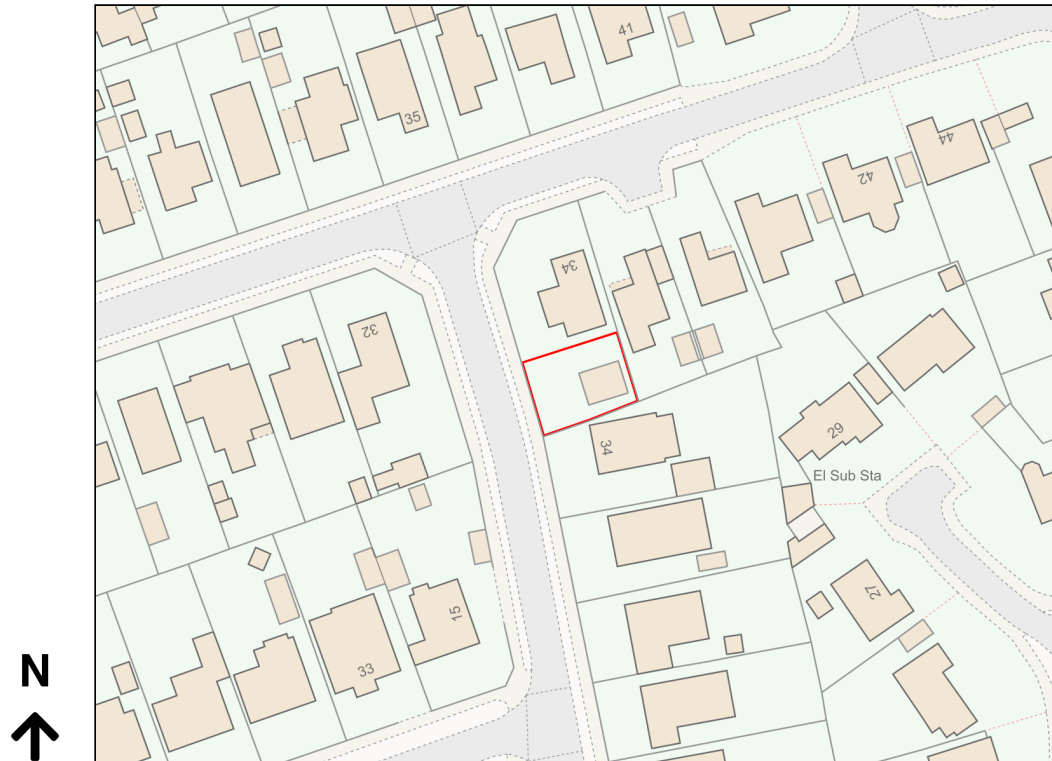

Location Plan

Site Address: 34, Chiltern Drive, Barton-on-sea, BH25 7LB

Date Produced: 08-Feb-2024

Scale: 1:1250 @A4

Planning Portal Reference: PP-12650700v1