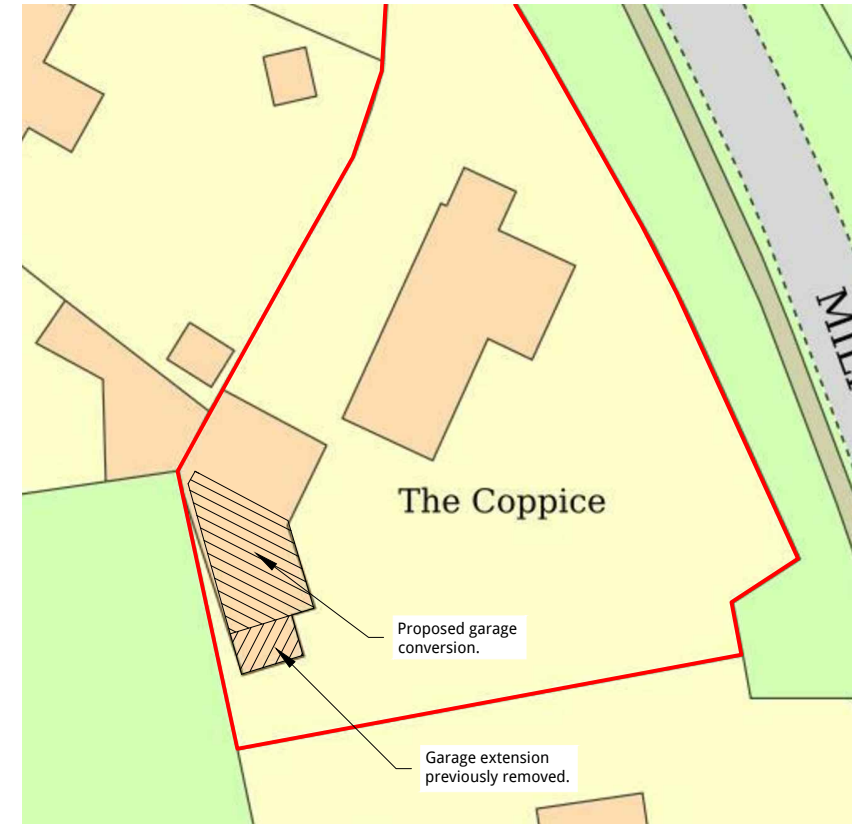

Location Plan 1:1250

Block Plan 1:500

<b>Just extension plans</b> 18 Wavendon Avenue New Milton BH25 7LS tel 01425 613092 www.justextensionplans.co.uk	Project The Coppice Milford Road New Milton, BH25 5PW	Drawing Location Plan & Block Plan	Drawing number <b>1386/P00</b>	Revision --
			1:1250 & 1:500 @ A3	Feb 2024