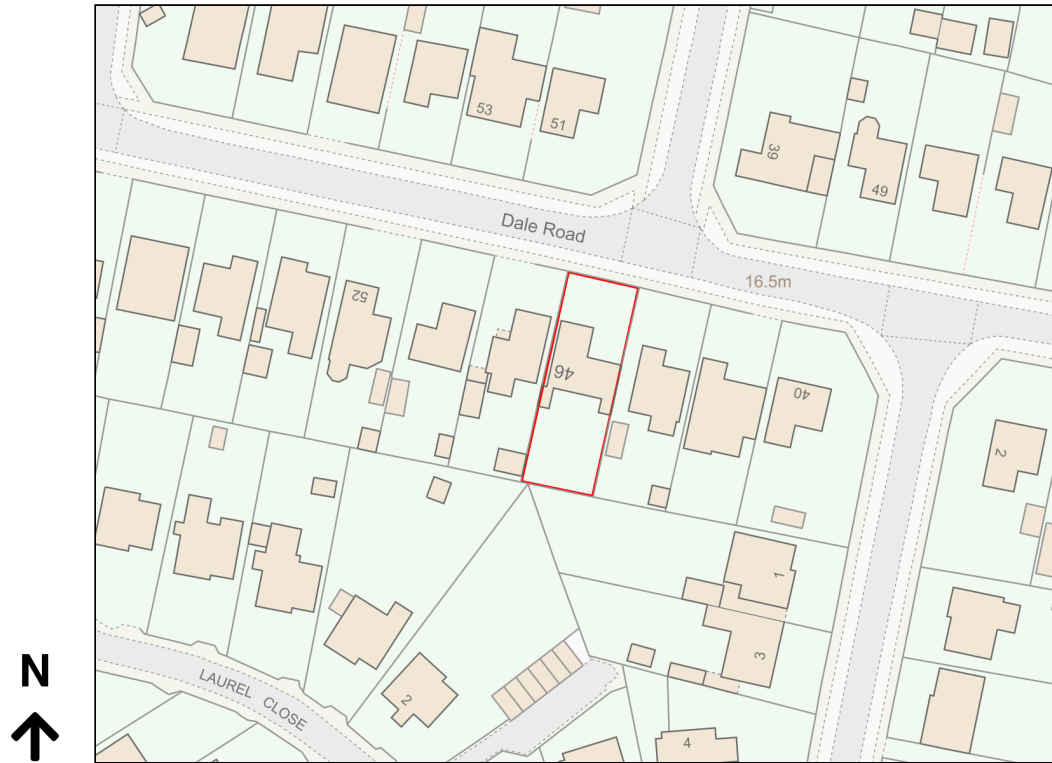

Location Plan

Site Address: 46, Dale Road, Hythe, SO45 5DQ

Date Produced: 13-Feb-2024

Scale: 1:1250 @A4

Planning Portal Reference: PP-12796230v1