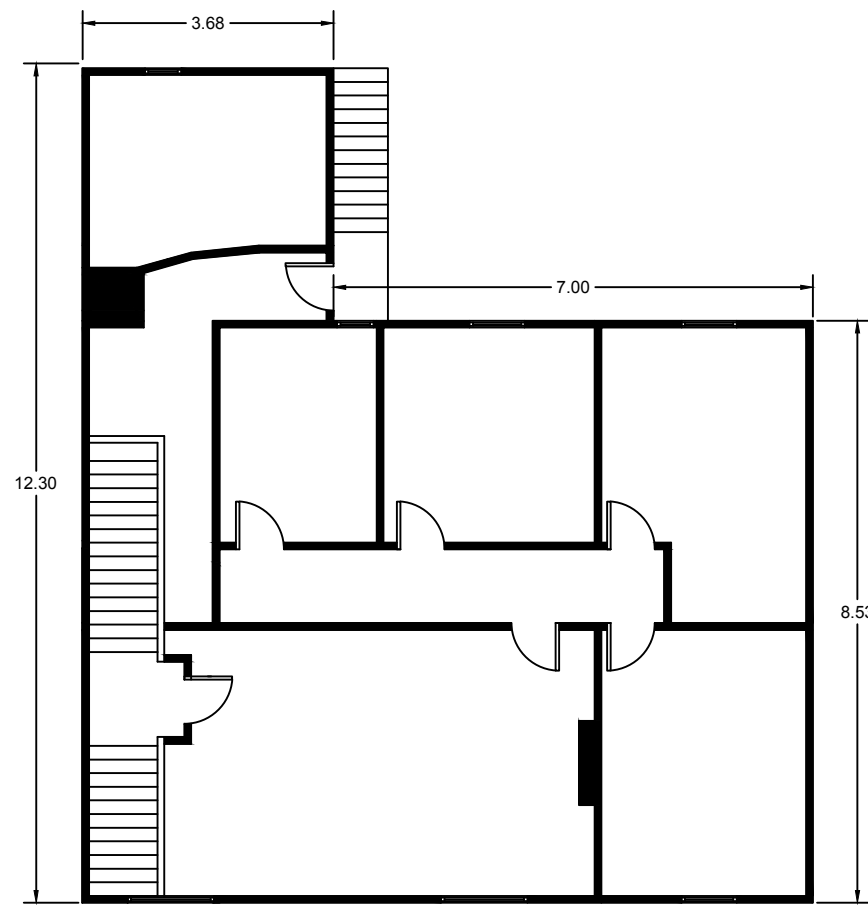

Front Elevation

Rear Elevation

Ground Floor

First Floor

Second Floor

revision	
title	
Existing Layout	
project	
447 Abbeydale Road Sheffield S7 1FS	
date	
February 2024	

Front Elevation

Rear Elevation

Ground Floor

First Floor

Second Floor

revision	
title	
Proposed Layout	
project	
447 Abbeydale Road Sheffield S7 1FS	
date	
February 2024	