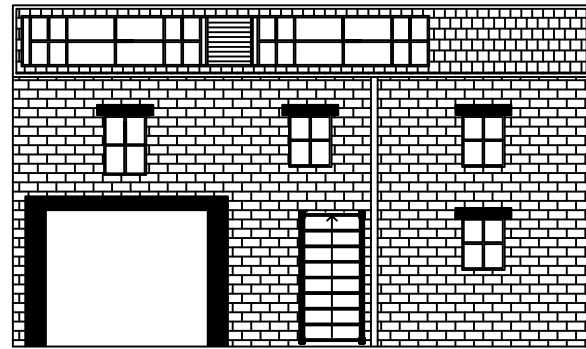

Front Elevation

Rear Elevation

Ground Floor

First Floor

Second Floor

revision	
title	
Existing Layout	
project	
447 Abbeydale Road Sheffield S7 1FS	
date	
February 2024	

Front Elevation

Rear Elevation

Ground Floor

First Floor

Second Floor

revision	
title	
Proposed Layout	
project	
447 Abbeydale Road Sheffield S7 1FS	
date	
February 2024	