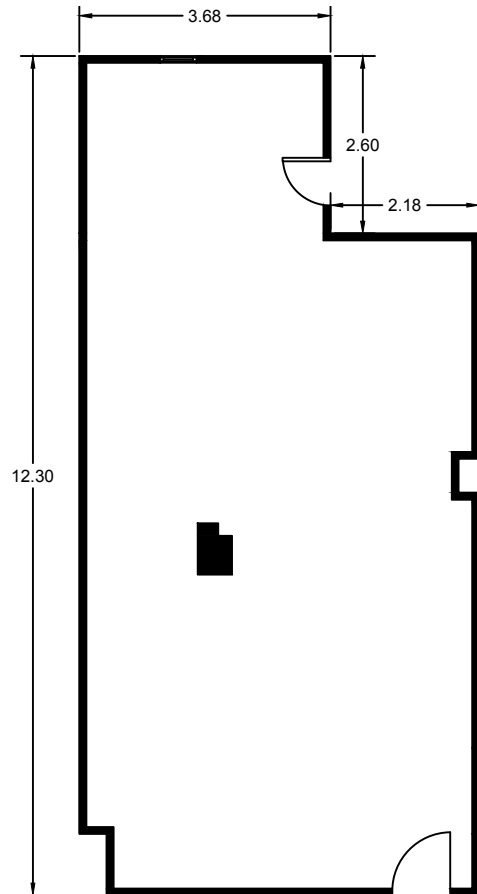

Front Elevation

Rear Elevation

Ground Floor

First Floor

Second Floor

revision	
title	
Existing Layout	
project	
447 Abbeydale Road Sheffield S7 1FS	
date	
February 2024	

Front Elevation

Rear Elevation

Ground Floor

First Floor

Second Floor

revision	
title	
Proposed Layout	
project	
447 Abbeydale Road Sheffield S7 1FS	
date	
February 2024	