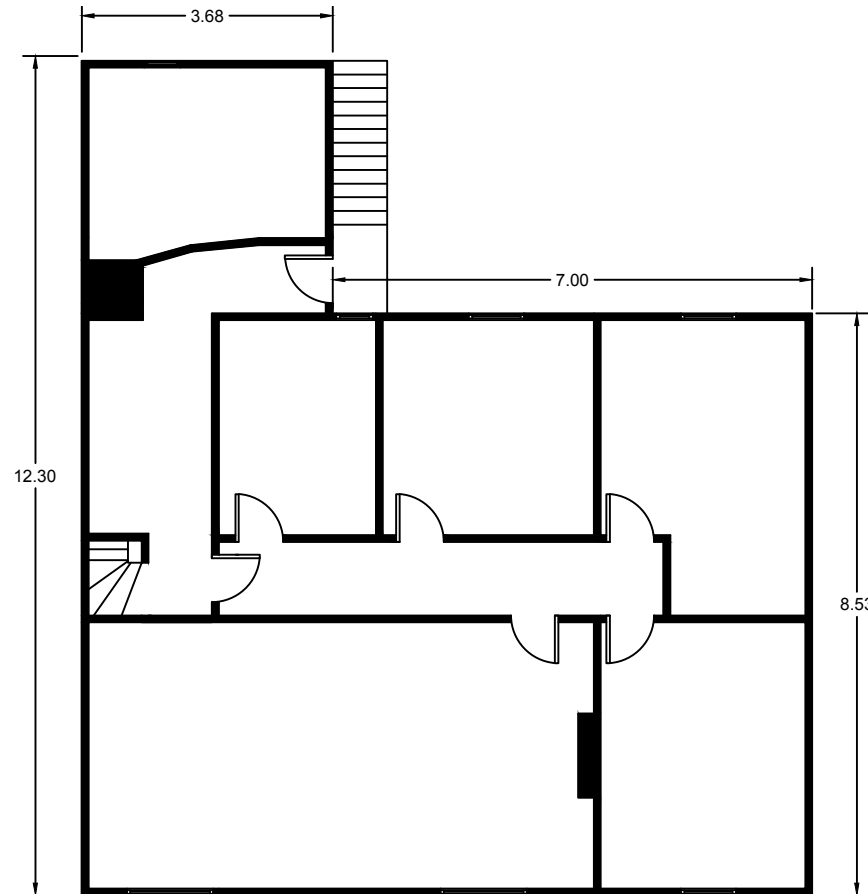

Front Elevation

Rear Elevation

Ground Floor

First Floor

Second Floor

revision	
title	
Existing Layout	
project	
447 Abbeydale Road Sheffield S7 1FS	
date	
February 2024	

Front Elevation

Rear Elevation

Ground Floor

First Floor

Second Floor

revision	
title	
Proposed Layout	
project	
447 Abbeydale Road Sheffield S7 1FS	
date	
February 2024	