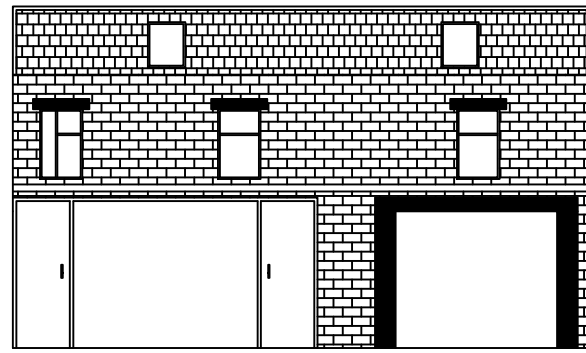

Front Elevation

Rear Elevation

Ground Floor

First Floor

Second Floor

revision	
title	
Existing Layout	
project	
447 Abbeydale Road Sheffield S7 1FS	
date	
February 2024	

Front Elevation

Rear Elevation

Ground Floor

First Floor

Second Floor

revision	
title	
Proposed Layout	
project	
447 Abbeydale Road Sheffield S7 1FS	
date	
February 2024	