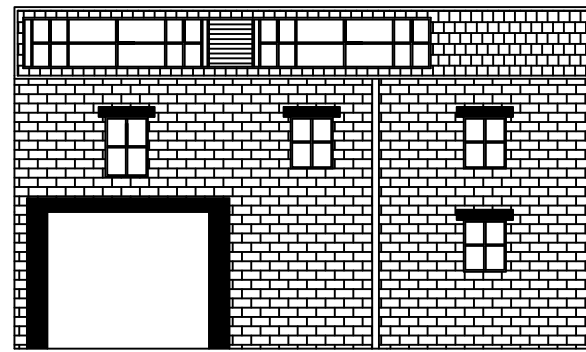

Front Elevation

Rear Elevation

Ground Floor

First Floor

Second Floor

revision	
title	
Existing Layout	
project	
447 Abbeydale Road Sheffield S7 1FS	
date	
February 2024	

Front Elevation

Rear Elevation

Ground Floor

First Floor

Second Floor

revision	
title	
Proposed Layout	
project	
447 Abbeydale Road Sheffield S7 1FS	
date	
February 2024	