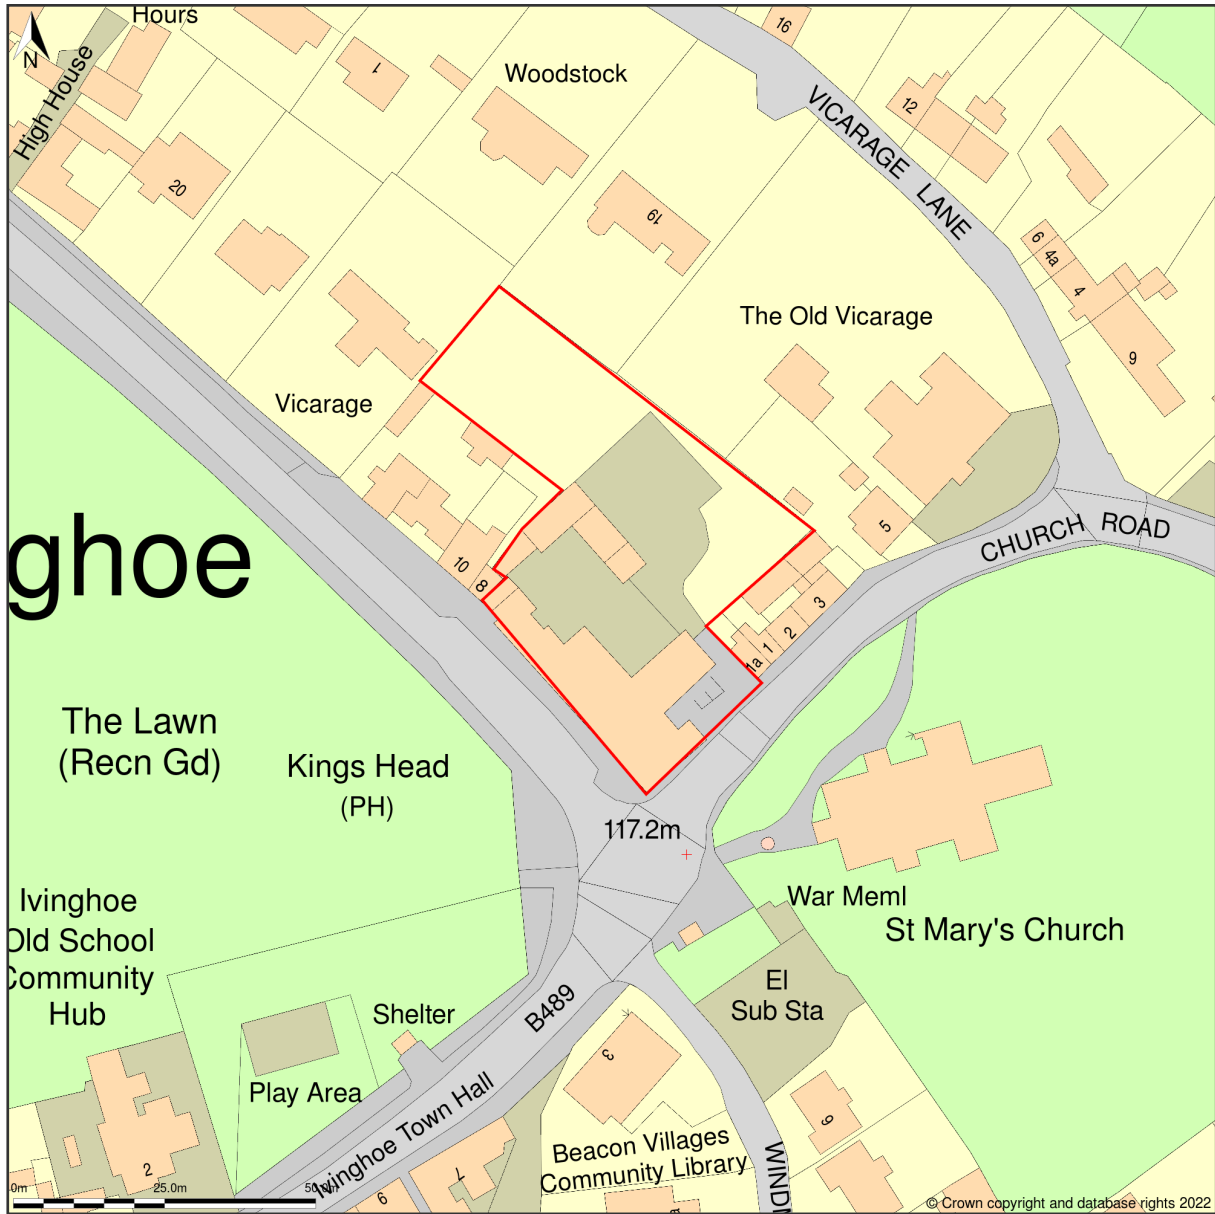

The Kings Head Restaurant, Station Road, Ivinghoe, Buckinghamshire, LU7 9EB

Site Plan shows area bounded by: 494400.39, 216106.25 494600.39, 216306.25 (at a scale of 1:1250), OSGridRef: SP94501620. The representation of a road, track or path is no evidence of a right of way. The representation of features as lines is no evidence of a property boundary.

Produced on 27th Jun 2022 from the Ordnance Survey National Geographic Database and incorporating surveyed revision available at this date. Reproduction in whole or part is prohibited without the prior permission of Ordnance Survey. © Crown copyright 2022. Supplied by <https://www.buyaplan.co.uk> digital mapping a licensed Ordnance Survey partner (100053143). Unique plan reference: #00743457-429F42