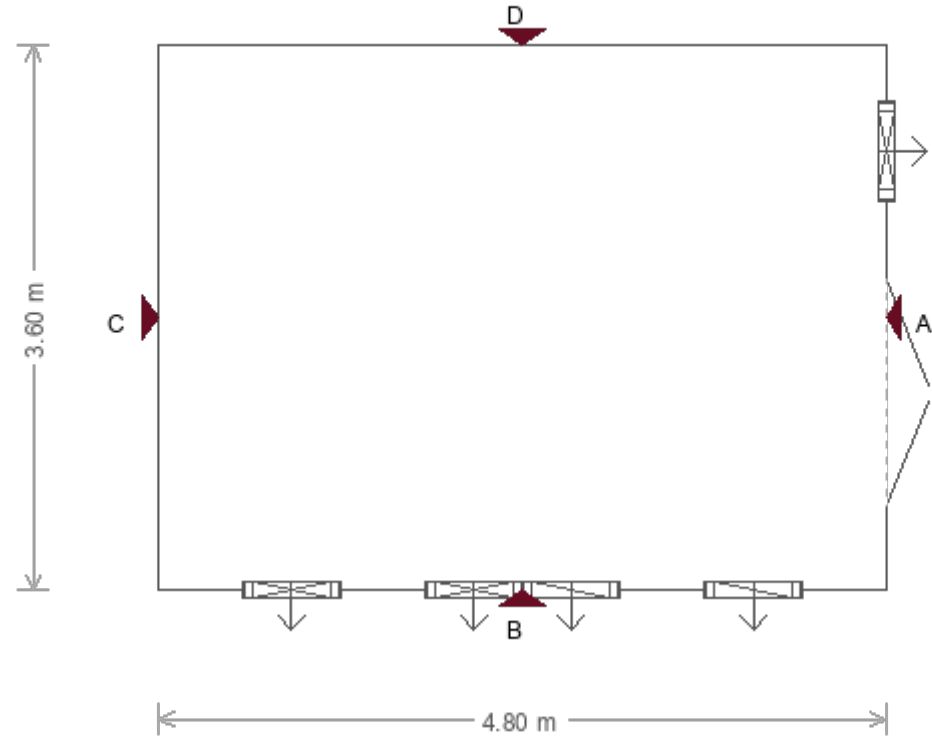

Scale 1:50

Customer Name	sarah Collins	Building	3.6 x 4.8m Garden Room	
Customer Address	60 Quarry Road, Headington, Oxford, Oxfordshire, OX3 8NX	Drawing Date	9th February 2024	
		Drawing Title	Floor Plan	Sheet 1/6