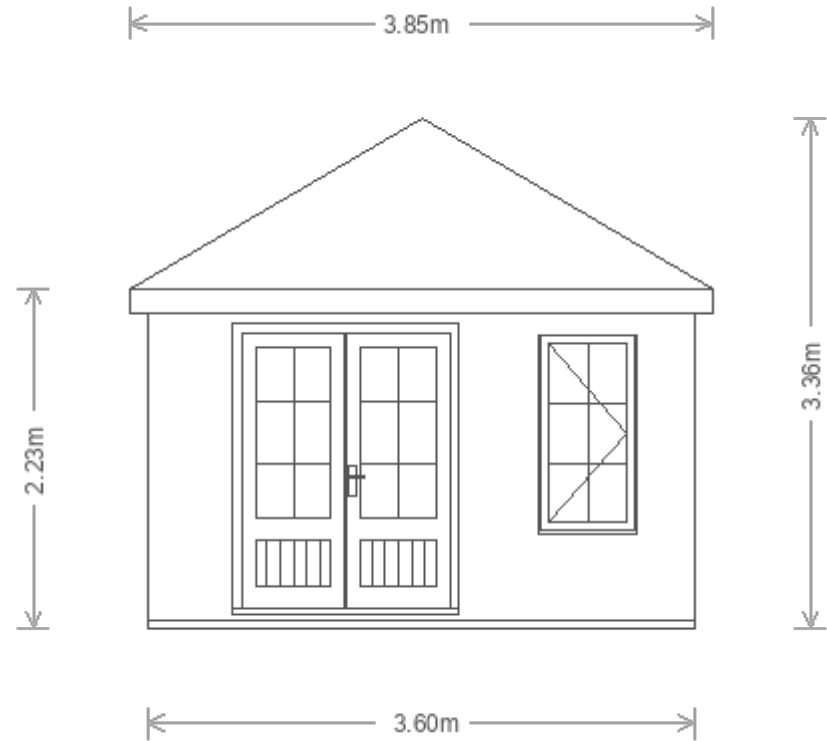

Scale 1:50

Customer Name	sarah Collins	Building	3.6 x 4.8m Garden Room	
Customer Address	60 Quarry Road, Headington, Oxford, Oxfordshire, OX3 8NX	Drawing Date	9th February 2024	
		Drawing Title	Elevation A View	Sheet 3/6