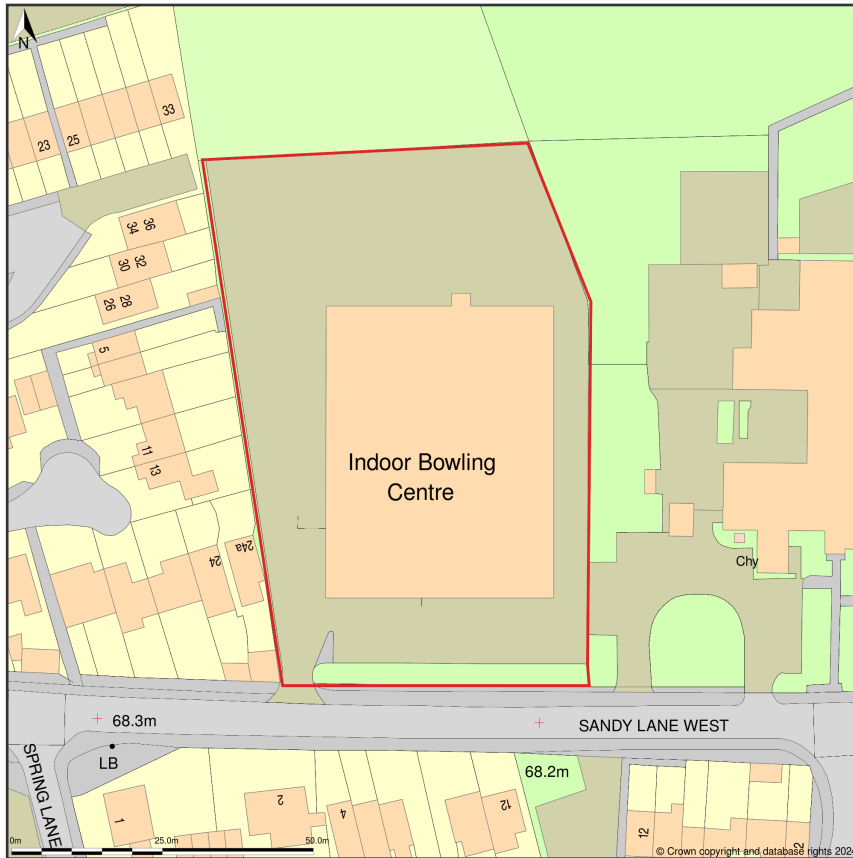

Oxford And District Indoor Bowls Club, Sandy Lane West, Oxford, Oxfordshire, OX4 6NA

Location Plan shows area bounded by: 454548.26, 203003.27 454689.68, 203144.69 (at a scale of 1:1250), OSGridRef: SP5461 307. The representation of a road, track or path is no evidence of a right of way. The representation of features as lines is no evidence of a property boundary.

Produced on 15th Jan 2024 from the Ordnance Survey National Geographic Database and incorporating surveyed revision available at this date. Reproduction in whole or part is prohibited without the prior permission of Ordnance Survey. © Crown copyright 2024. Supplied by www.buyaplan.co.uk a licensed Ordnance Survey partner (100053143). Unique plan reference: #00871697-715FF0.