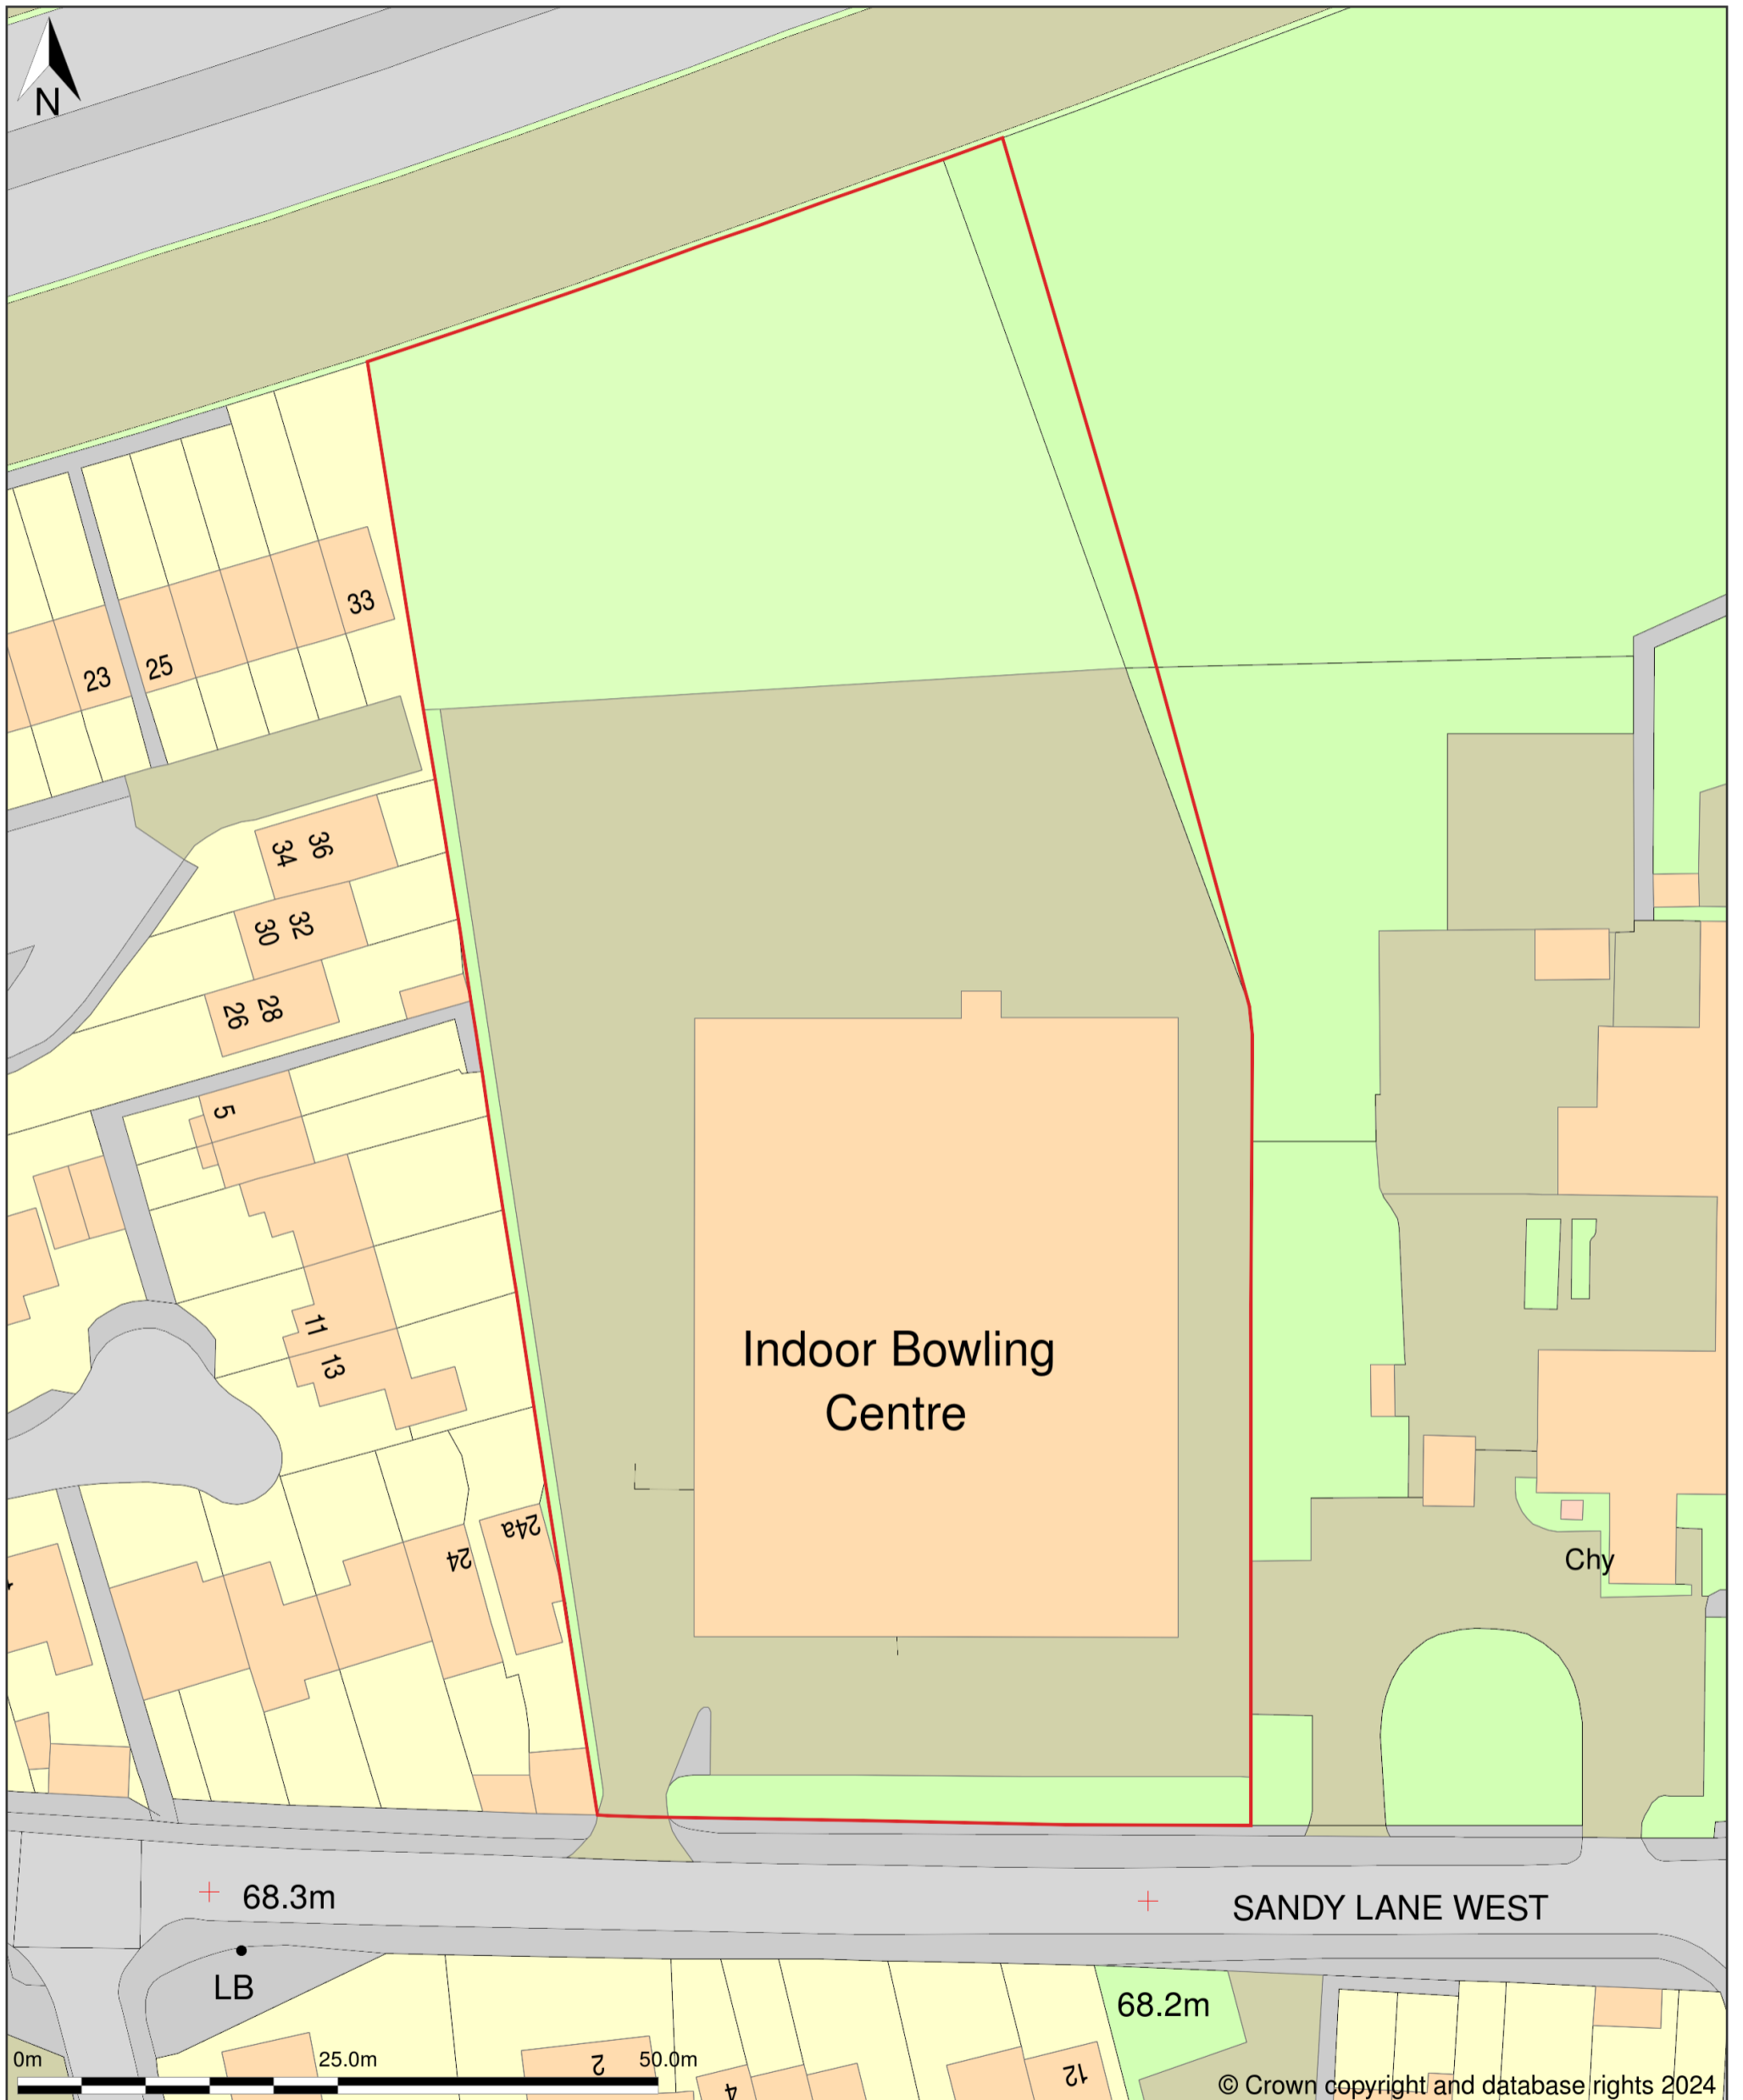

Oxford And District Indoor Bowls Club, Sandy Lane West, Oxford, Oxfordshire, OX4 6NA

Site Plan (also called a Block Plan) shows area bounded by: 454547.36, 203009.96 454681.64, 203173.78 (at a scale of 1:500), OSGridRef: SP5461 309. The representation of a road, track or path is no evidence of a right of way. The representation of features as lines is no evidence of a property boundary.

Produced on 24th Jan 2024 from the Ordnance Survey National Geographic Database and incorporating surveyed revision available at this date. Reproduction in whole or part is prohibited without the prior permission of Ordnance Survey. © Crown copyright 2024. Supplied by mapserve.co.uk a licensed Ordnance Survey partner (100053143). Unique plan reference: #00873992-B569D2.