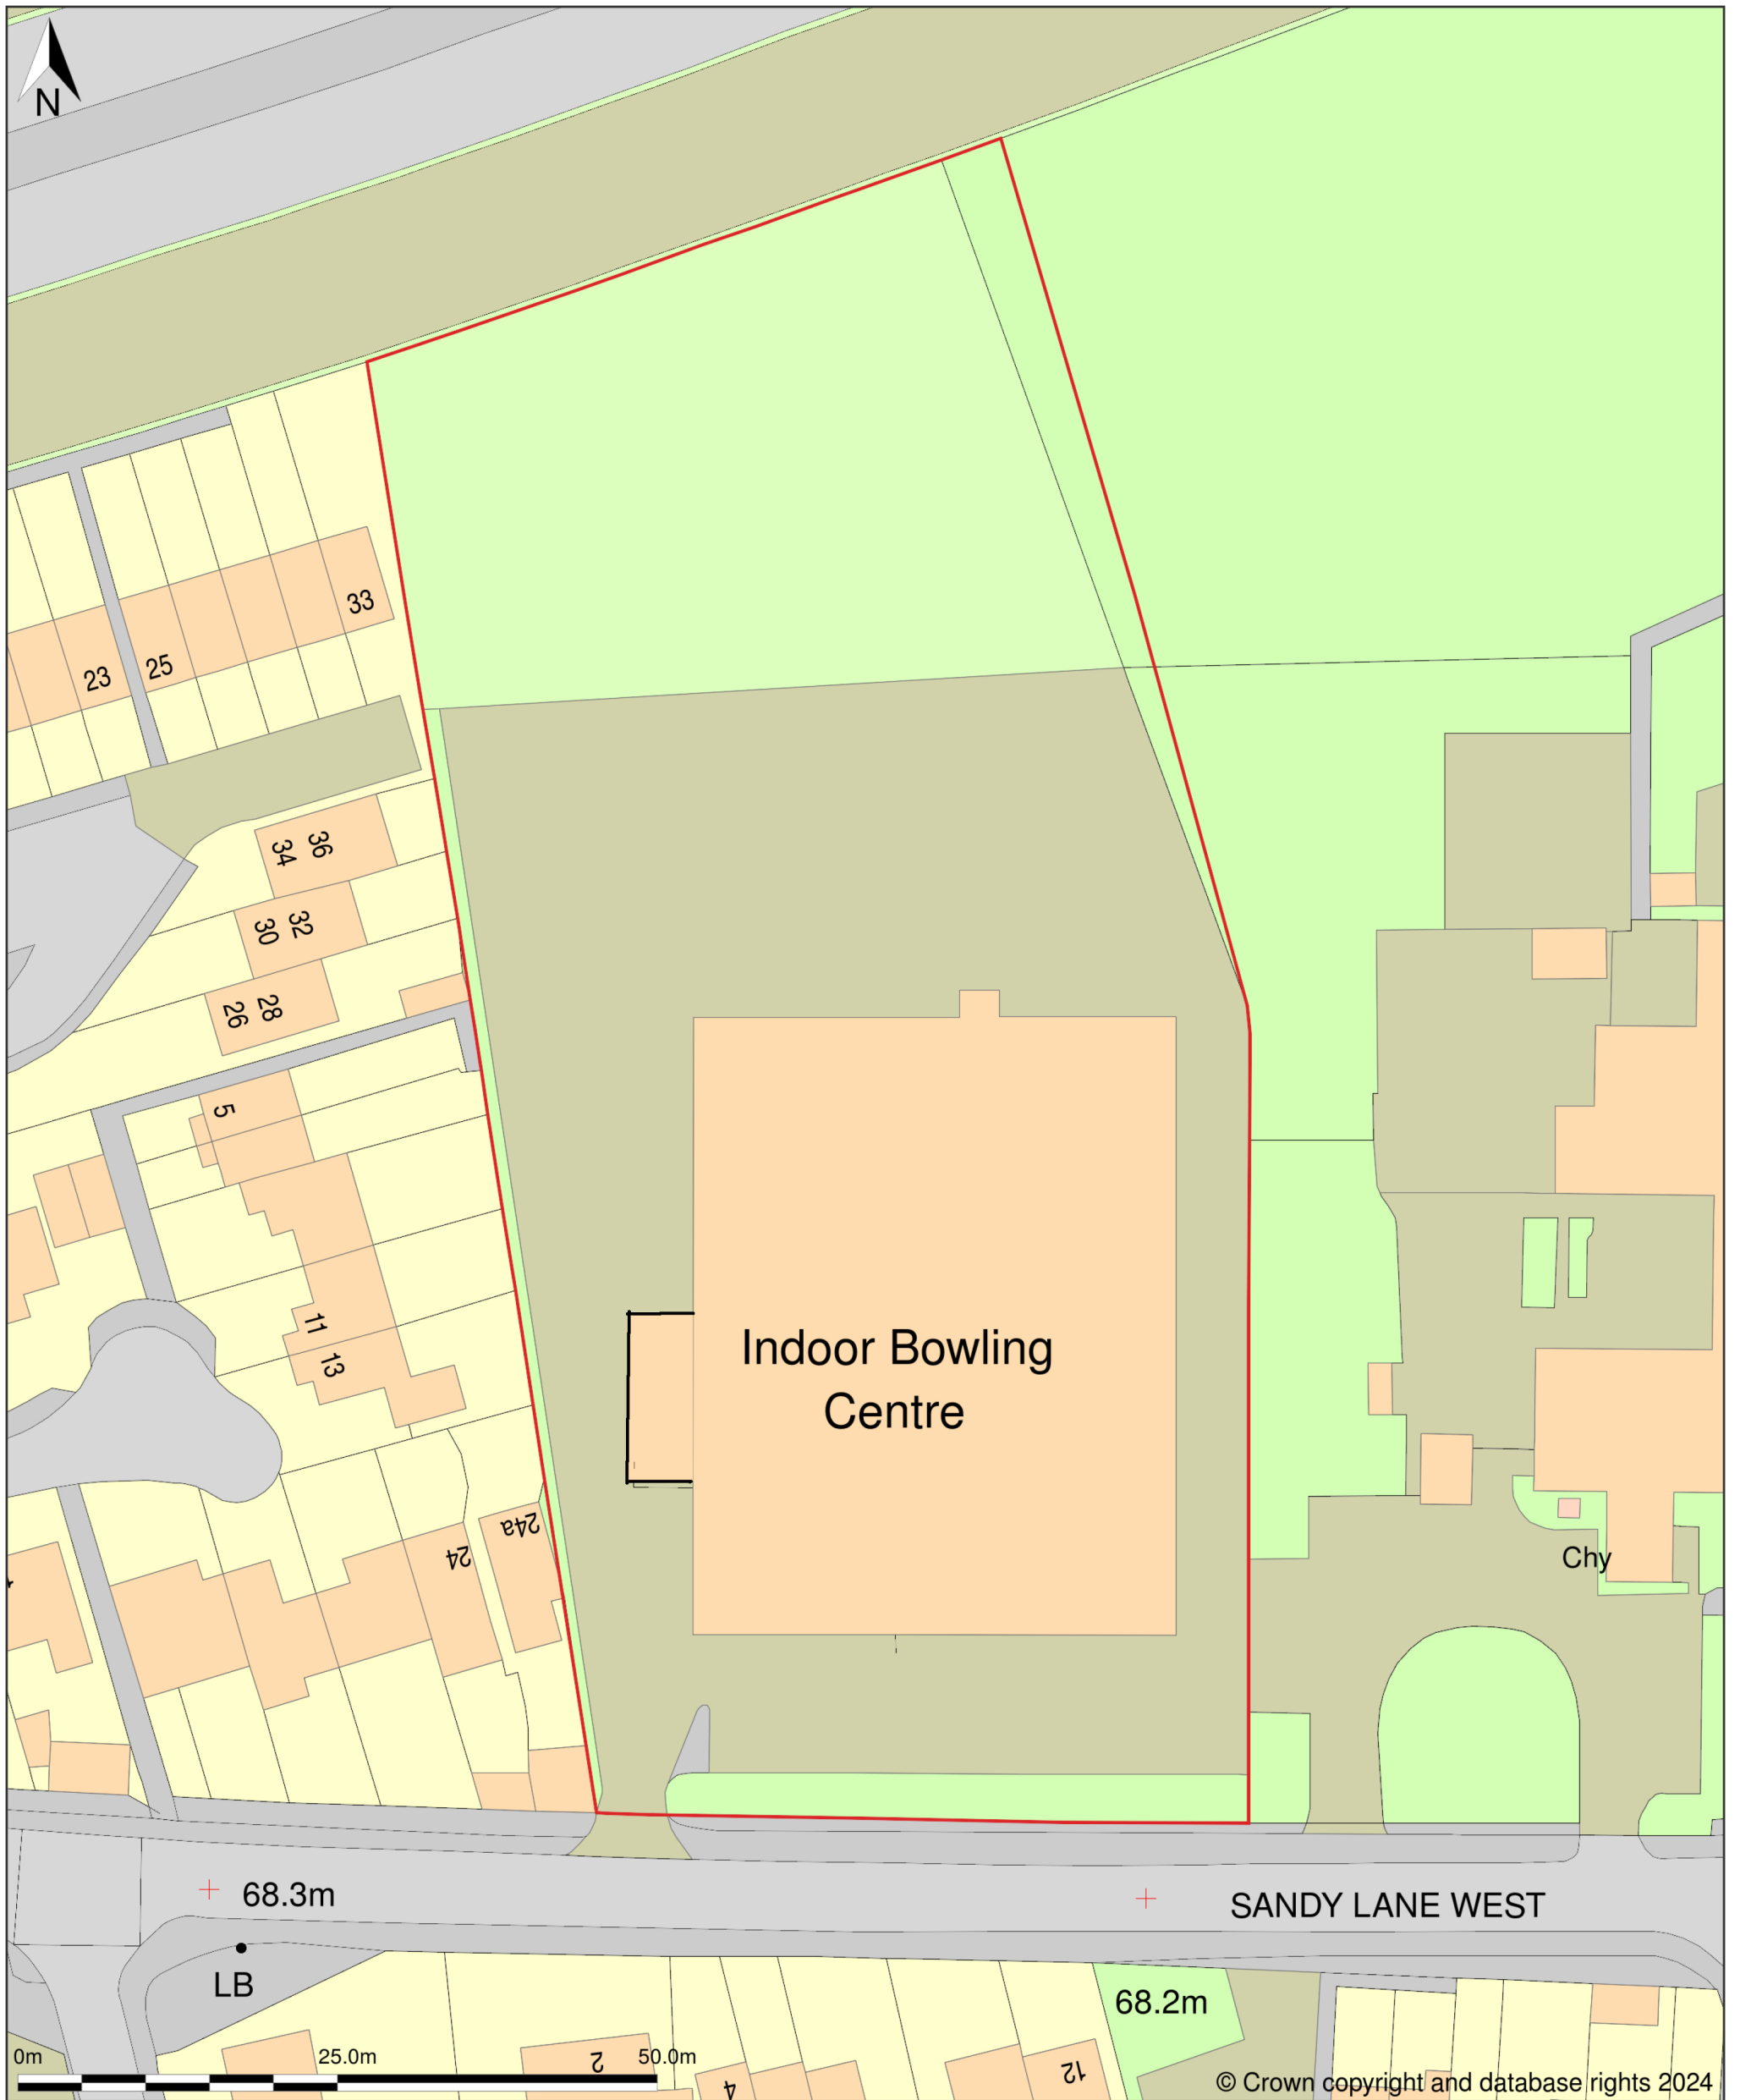

Oxford And District Indoor Bowls Club, Sandy Lane West, Oxford, Oxfordshire, OX4 6NA

Site Plan (also called a Block Plan) shows area bounded by: 454547.36, 203009.96 454681.64, 203173.78 (at a scale of 1:500), OSGridRef: SP5461 309. The representation of a road, track or path is no evidence of a right of way. The representation of features as lines is no evidence of a property boundary.

Produced on 24th Jan 2024 from the Ordnance Survey National Geographic Database and incorporating surveyed revision available at this date. Reproduction in whole or part is prohibited without the prior permission of Ordnance Survey. © Crown copyright 2024. Supplied by mapserve.co.uk a licensed Ordnance Survey partner (100053143). Unique plan reference: #00873992-B569D2.