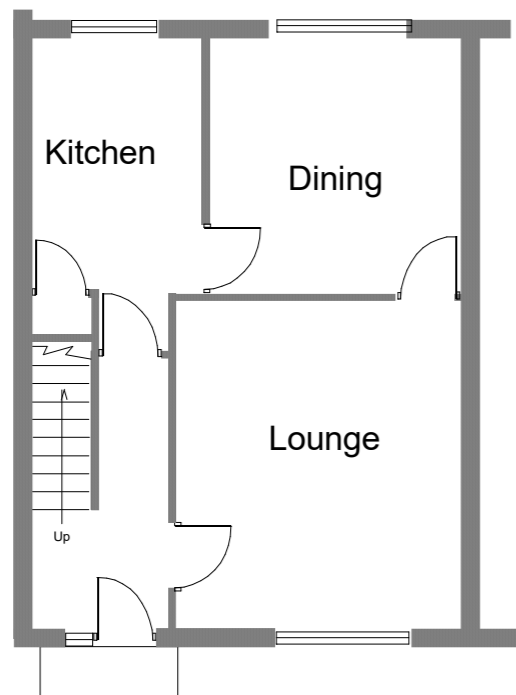

Existing Front

Existig Rear

Existing Side

Existing Side

Existing Ground Floor

Existing First Floor

Project	Existing
For	33 Blackbird Leys Road Oxford
Drawn	Pope Ingram Associates (Services & Management) 44 Campion Road Abingdon OX14 3TQ Tel: 01235 526676 Mob: 07881 408836
Scale	1 : 100
Drwg No:	3146/Exist All