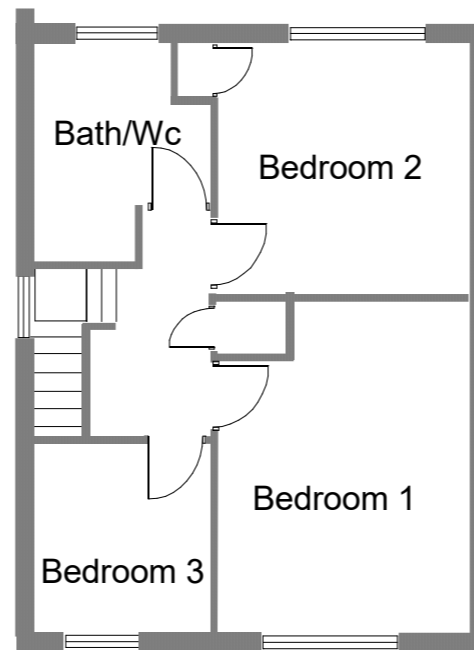

Existing Front

Existig Rear

Existing Side

Existing Side

Existing Ground Floor

Existing First Floor

Project	Existing
For	33 Blackbird Leys Road Oxford
Drawn	Pope Ingram Associates (Services & Management) 44 Campion Road Abingdon OX14 3TQ Tel: 01235 526676 Mob: 07881 408836
Scale	1 : 100
Drwg No:	3146/Exist All