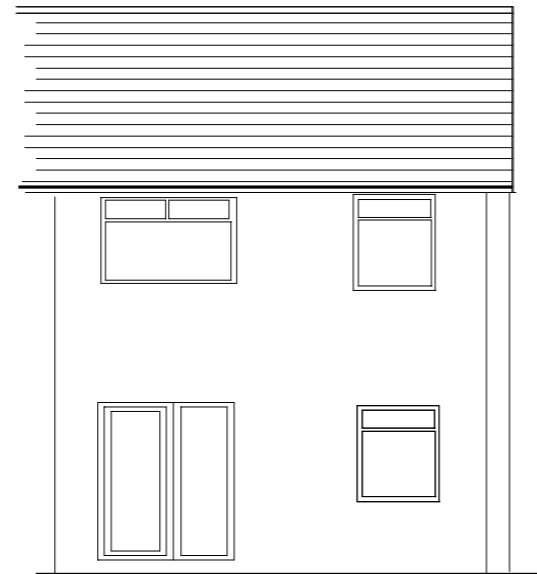

Existing Front

Existig Rear

Existing Side

Existing Side

Existing Ground Floor

Existing First Floor

Project	Existing
For	33 Blackbird Leys Road Oxford
Drawn	Pope Ingram Associates (Services & Management) 44 Campion Road Abingdon OX14 3TQ Tel: 01235 526676 Mob: 07881 408836
Scale	1 : 100
Drwg No:	3146/Exist All