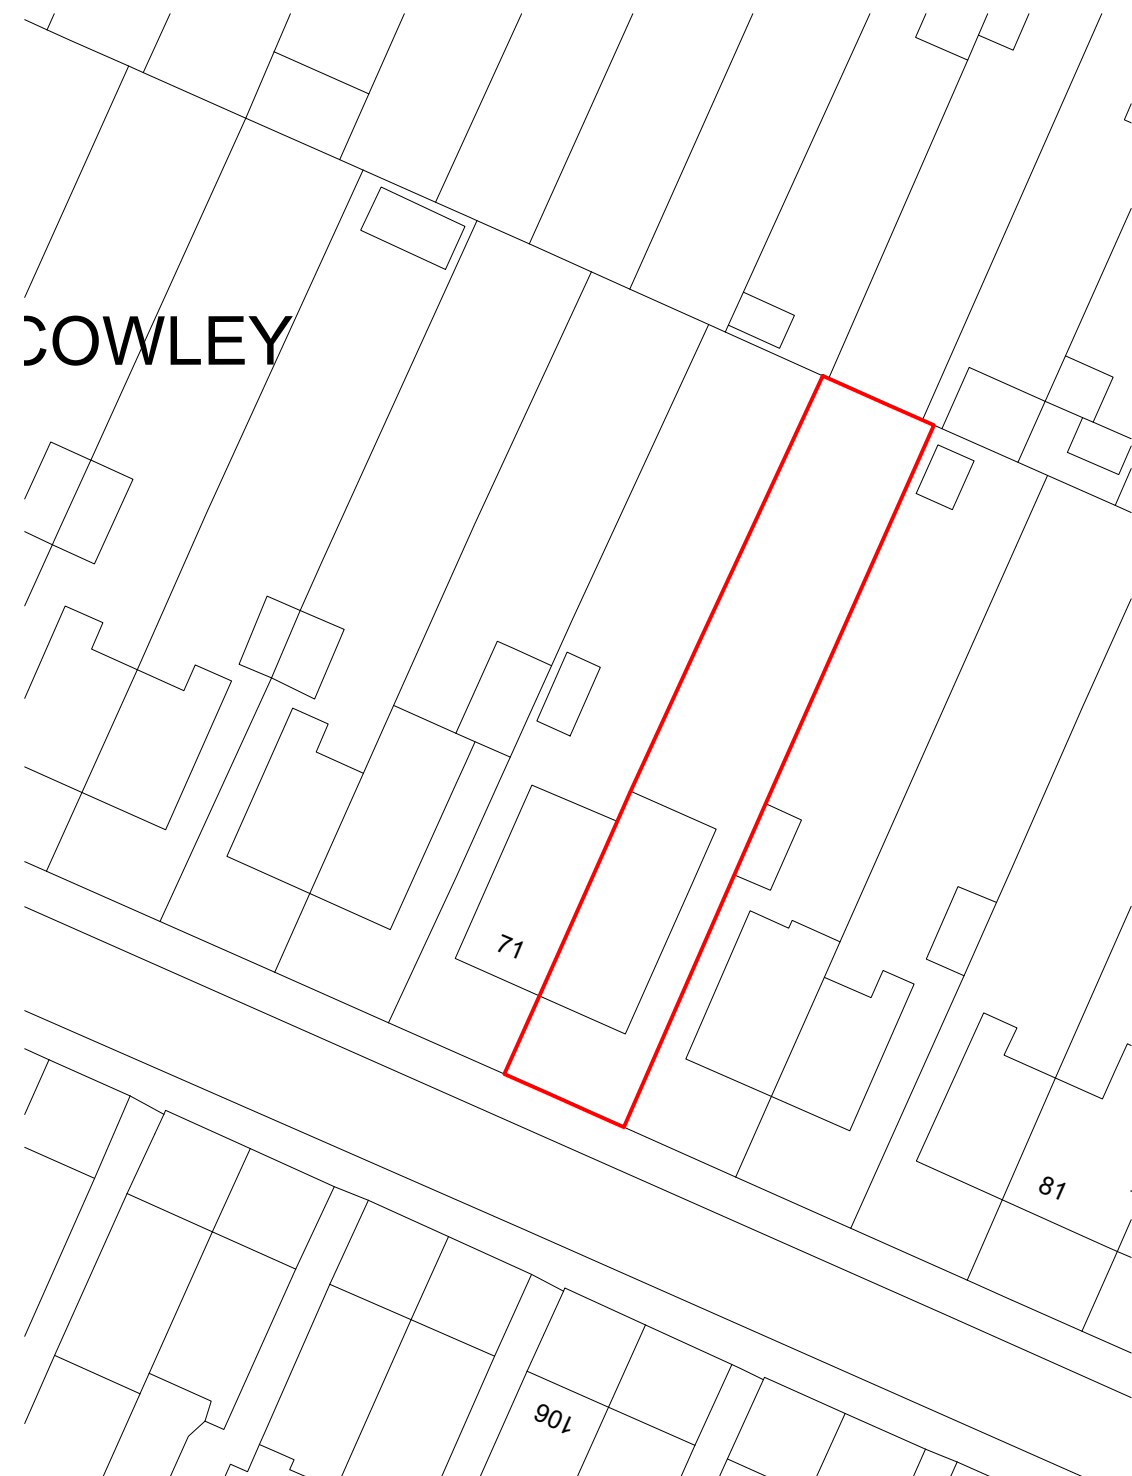

Site Address:

73, Fern Hill Road,  
Oxford,  
OX4 2JW

Title:

Block and Location  
Plans

Scale: 1:500, 1:1250

Paper Size: A3

Rev	Date	Comments
-----	------	----------

Drawn By:	VG
Job Ref:	24006
Date:	Feb 2024
Drawing No.	PL - 01

Block Plan

Site Location