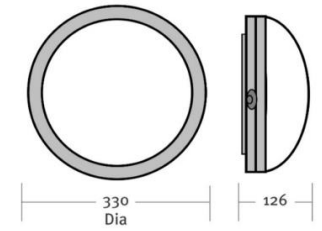

Rear Fire Exit

Fitting installed 2.4m FFL

Description	Surface mounted IP65 rated circular LED luminaire
Materials	Manufactured from polycarbonate with twist-lock opal diffuser
Body Colour	White
Body Dimensions	Ø330mm x 126mm depth
Luminous Flux	<b>1400L</b> (13W)
LED Colour Temperature	<b>4000K</b>
Accessories available	3 hour emergency ( <b>EM3</b> )

<b>Product Code</b>	
PRODUCT / FLUX / LED COLOUR / ACCESSORIES	
Example:	<b>CQA.HYD/1400L/4000K</b>
	= CIRQA Hydro, IP65, 1400 lumens, 4000K

Light fittings only operational in an emergency when there is a power failure within the unit to ensure a safe exit.

<b>AS INSTALLED</b>	
Project <b>PURE GYM</b> DOVER	
Drawing Title <b>EMERGENCY LTG LAYOUT</b>	
Drawing No FN_PG_DOV_E05	Scale 1:100 @ A1
Date 11.09.2023	Drawn By DB
76 Hatherley Road Sidcup Kent DA14 4AJ Tel: 0208 302 8674 Fax: 0208 302 3136	