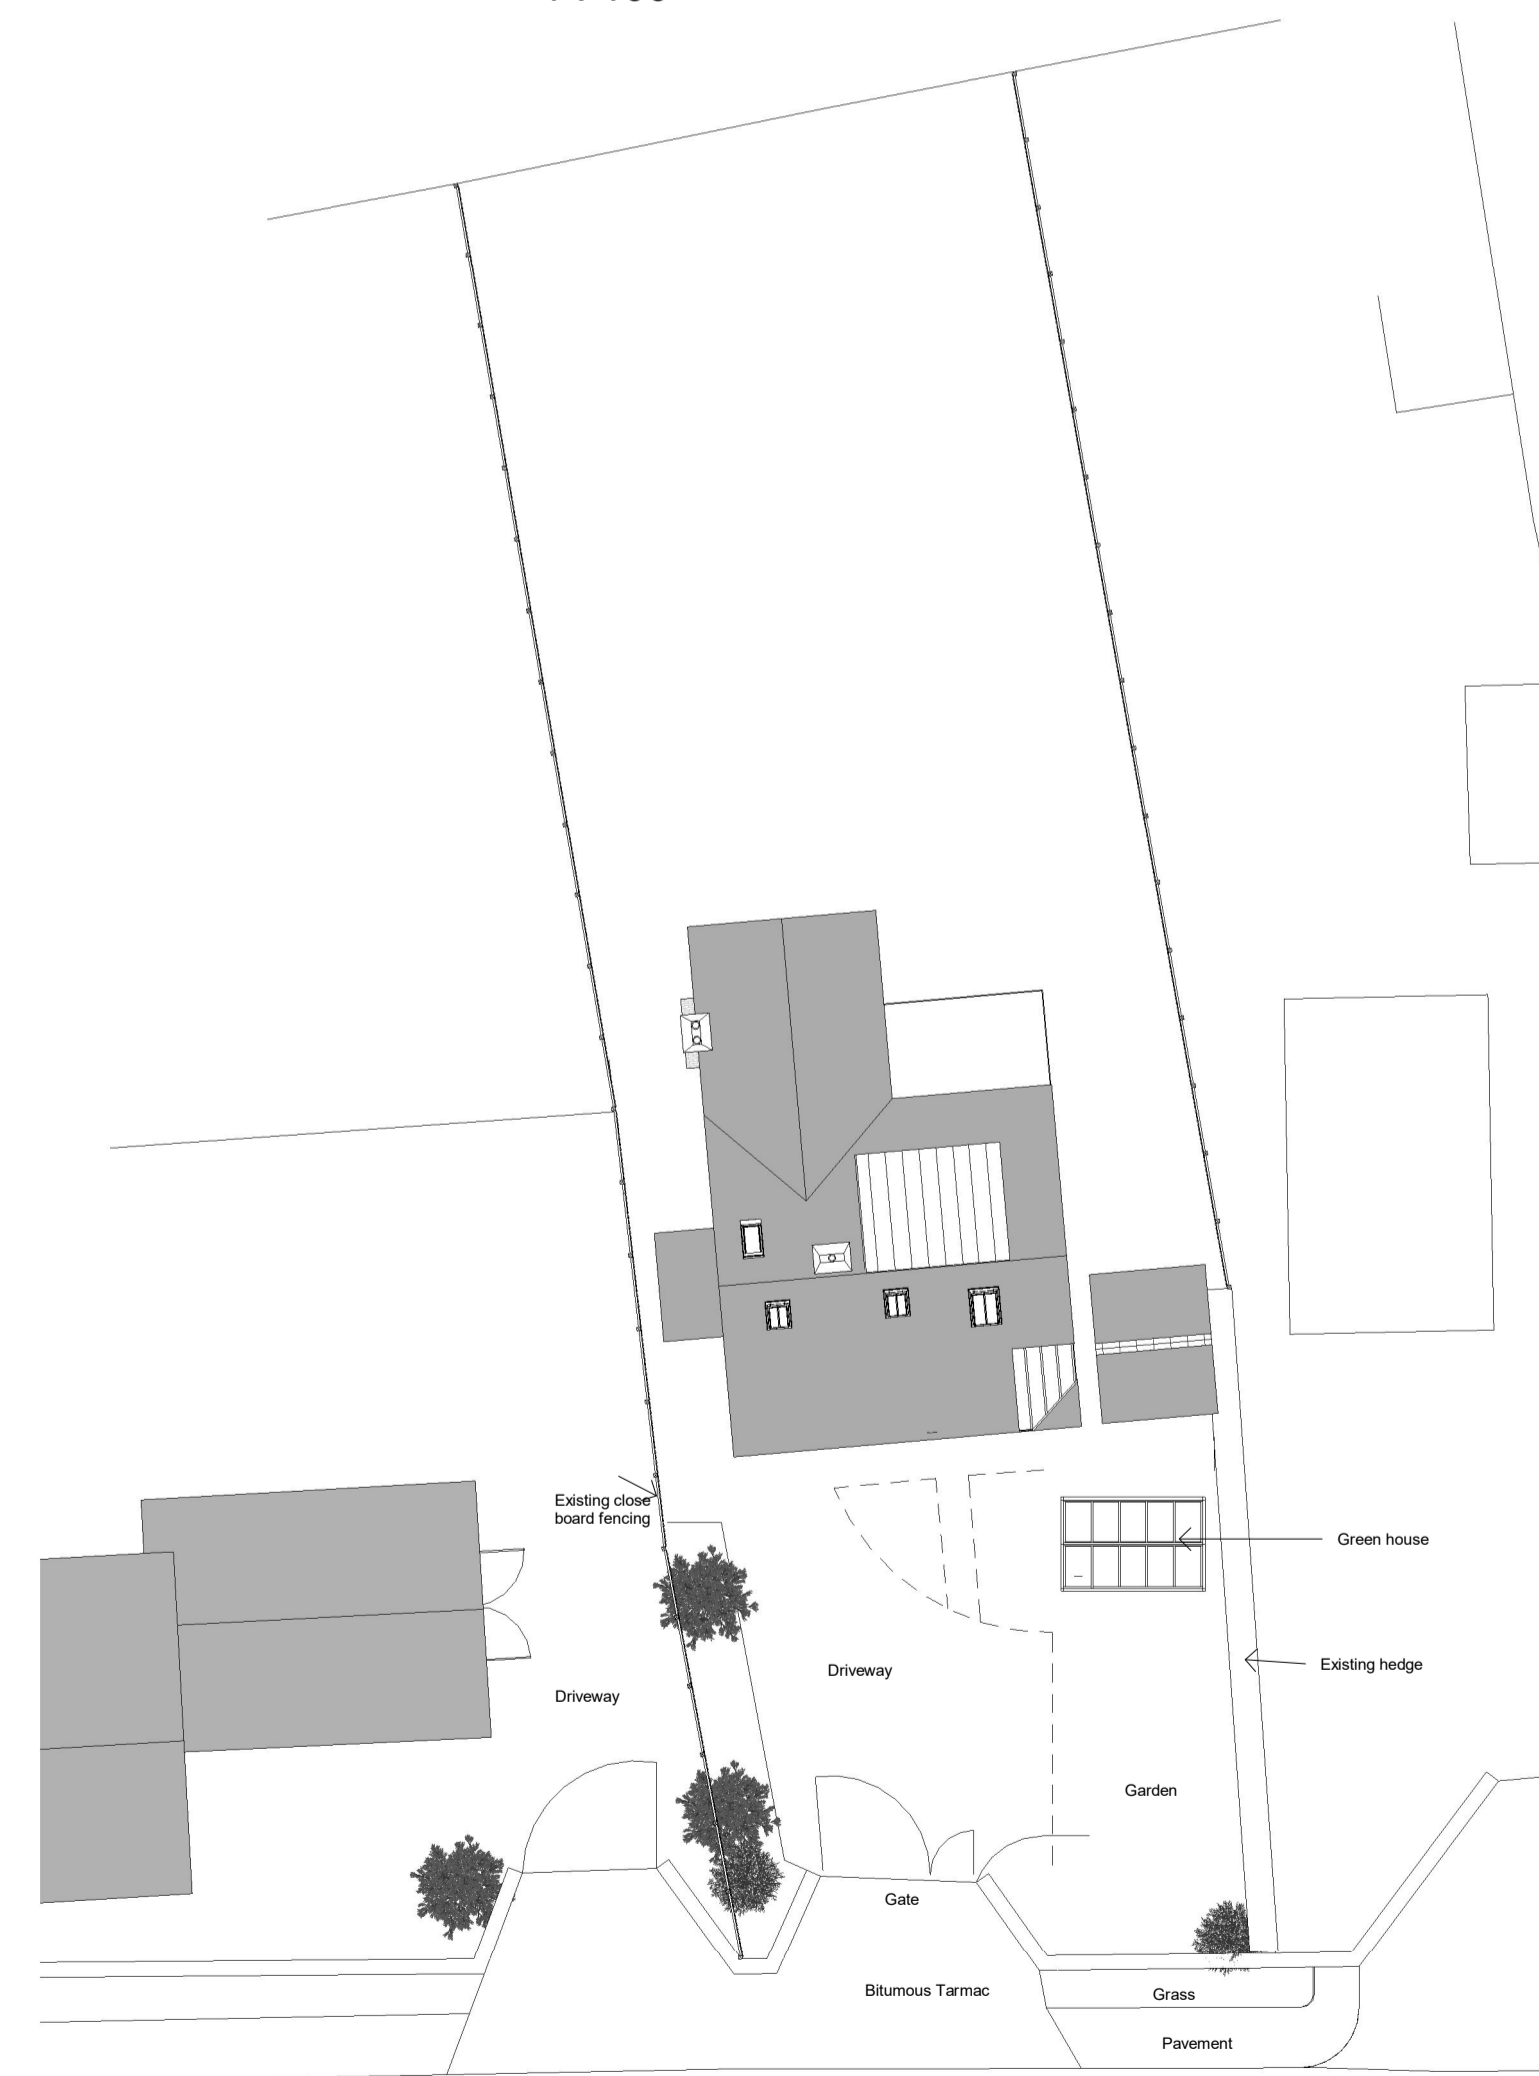

North East Elevation.
1 : 100

North West Elevation.
1 : 100

South West Elevation.
1 : 100

South East Elevation.
1 : 100

Location Plan.
1 : 1250

Site Plan.
1 : 200

Issue Status: Planning

MR JAMES DESIGN

Date **January 2024**

Drawn by **C.E. James**

Scale **As indicated**