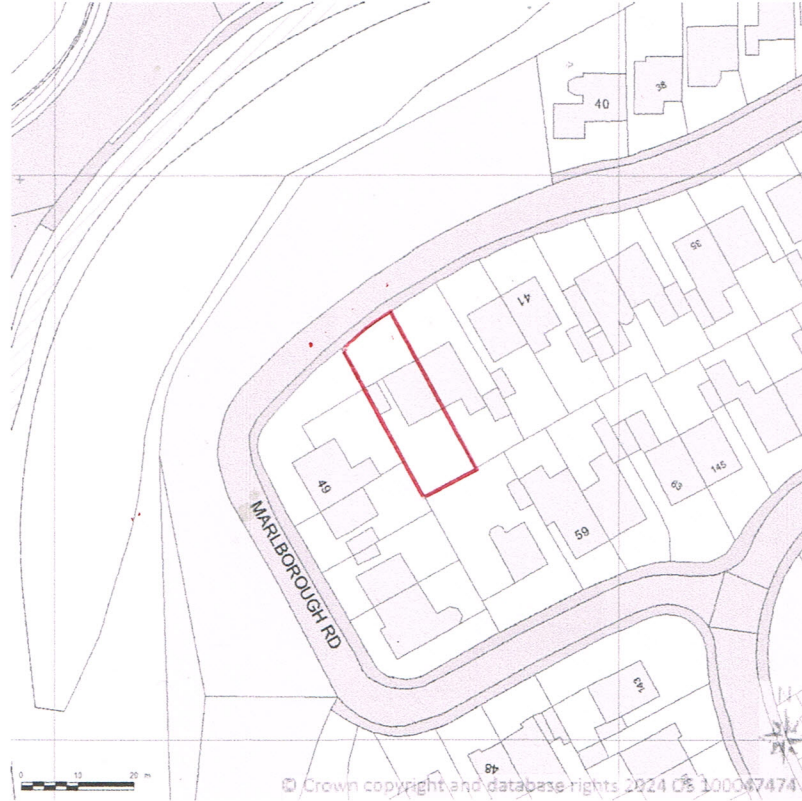

SITE LOCATION PLAN  
AREA 2 HA  
SCALE: 1:1250 on A4  
CENTRE COORDINATES: 434963 , 555060

Supplied by Streetwise Maps Ltd  
[www.streetwise.net](http://www.streetwise.net)  
Licence No: 100047474  
08:30:41 06/02/2024