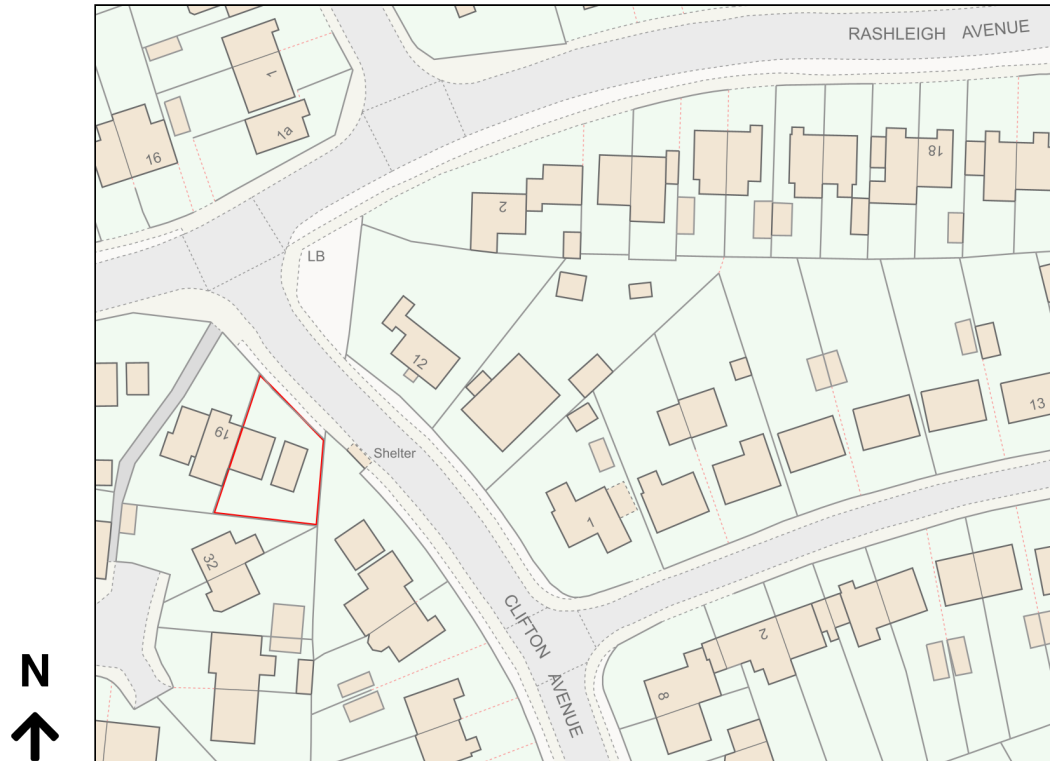

# Location Plan

Site Address: 17, Clifton Avenue, Plymouth, PL7 4BH

Date Produced: 18-Feb-2024

Scale: 1:1250 @A4

Planning Portal Reference: PP-12810435v1