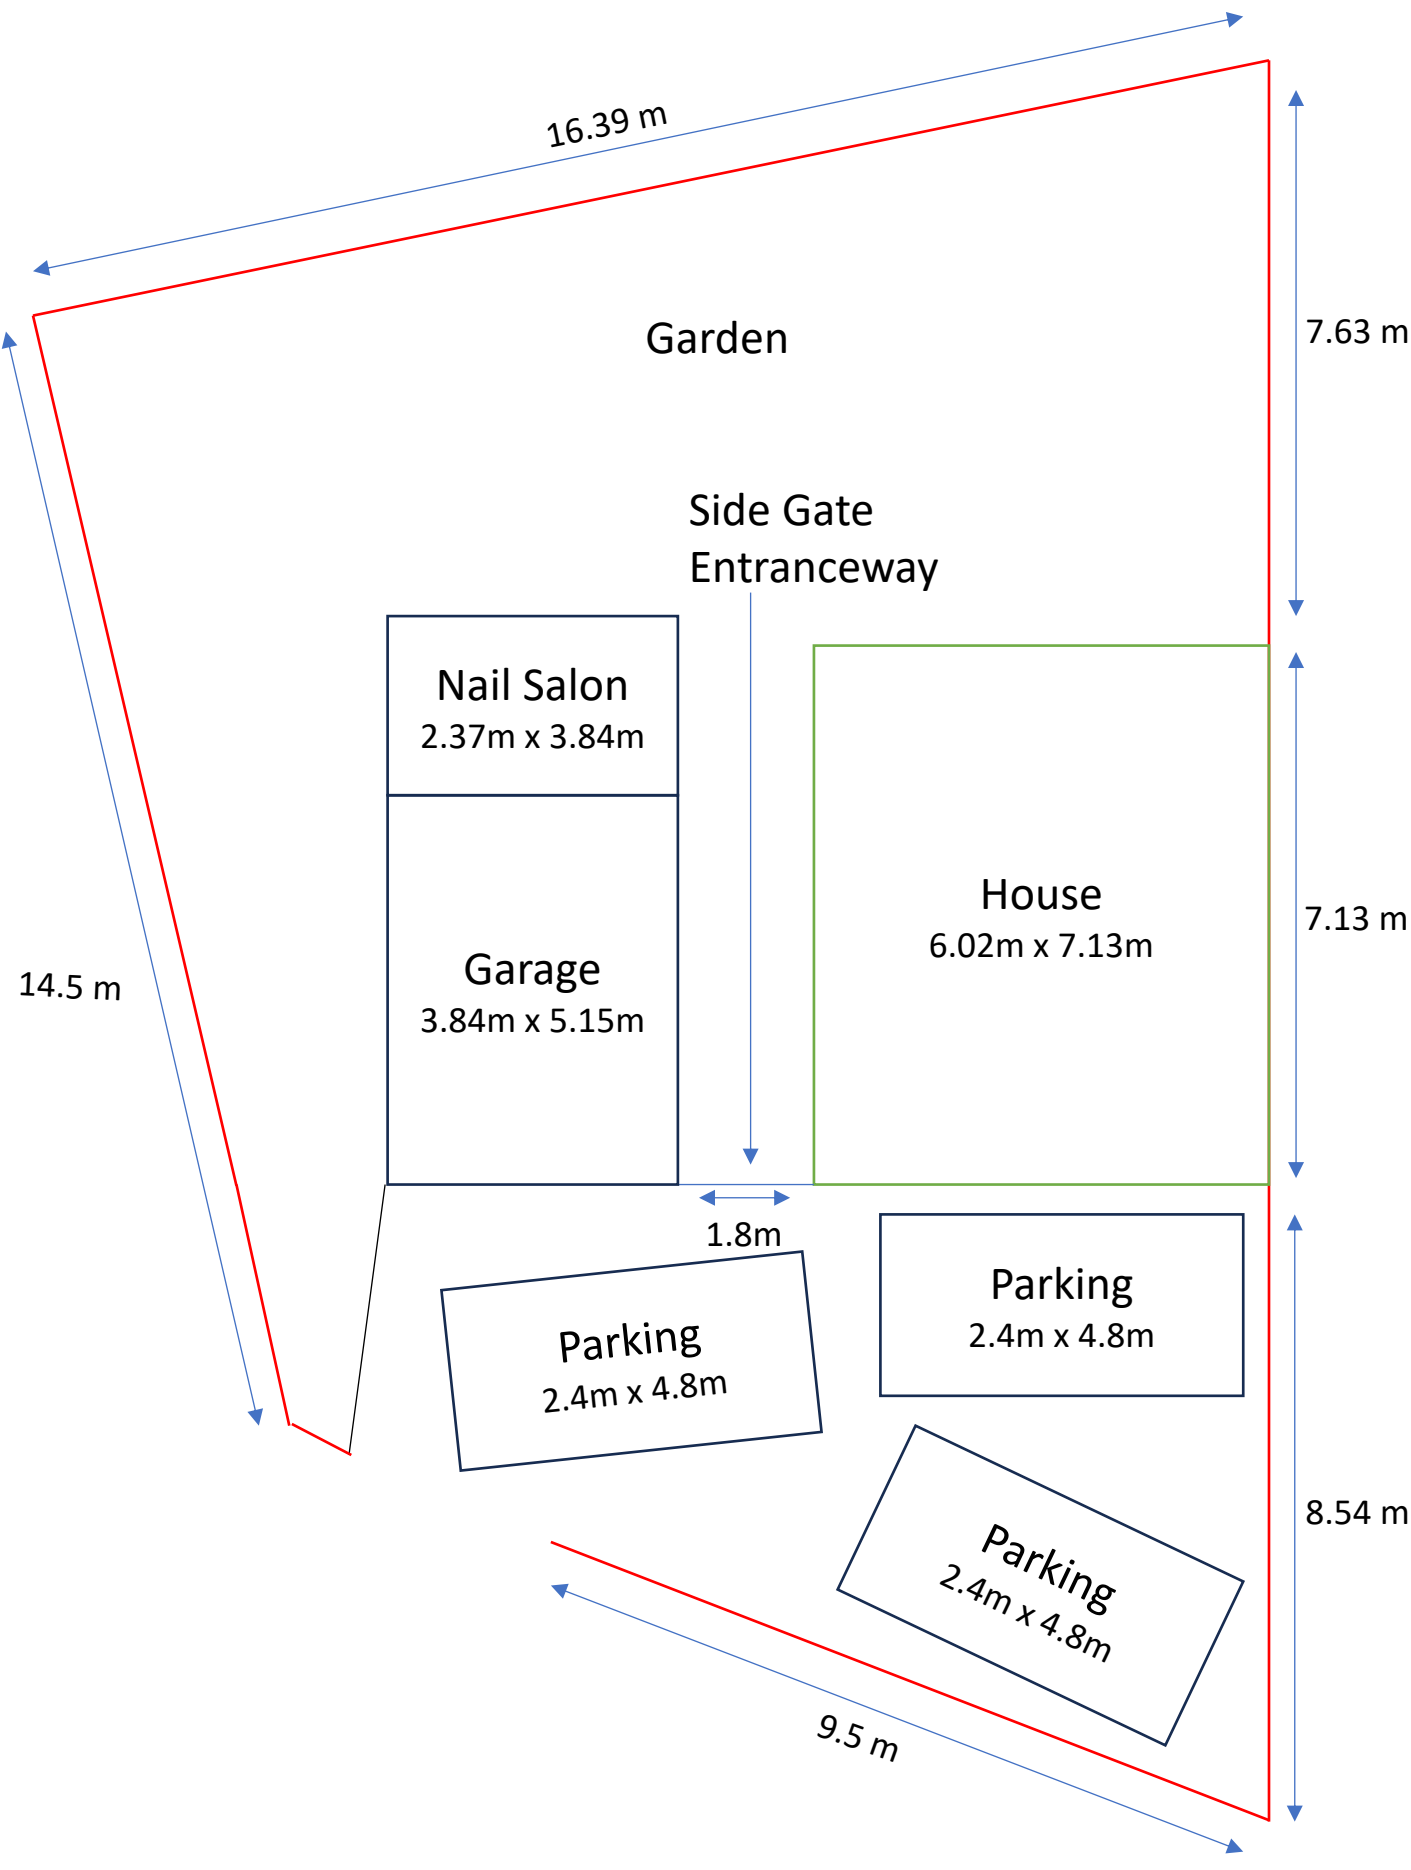

**Plan of Existing Buildings  
17 Clifton Avenue PL74BH**

Scale 1:100