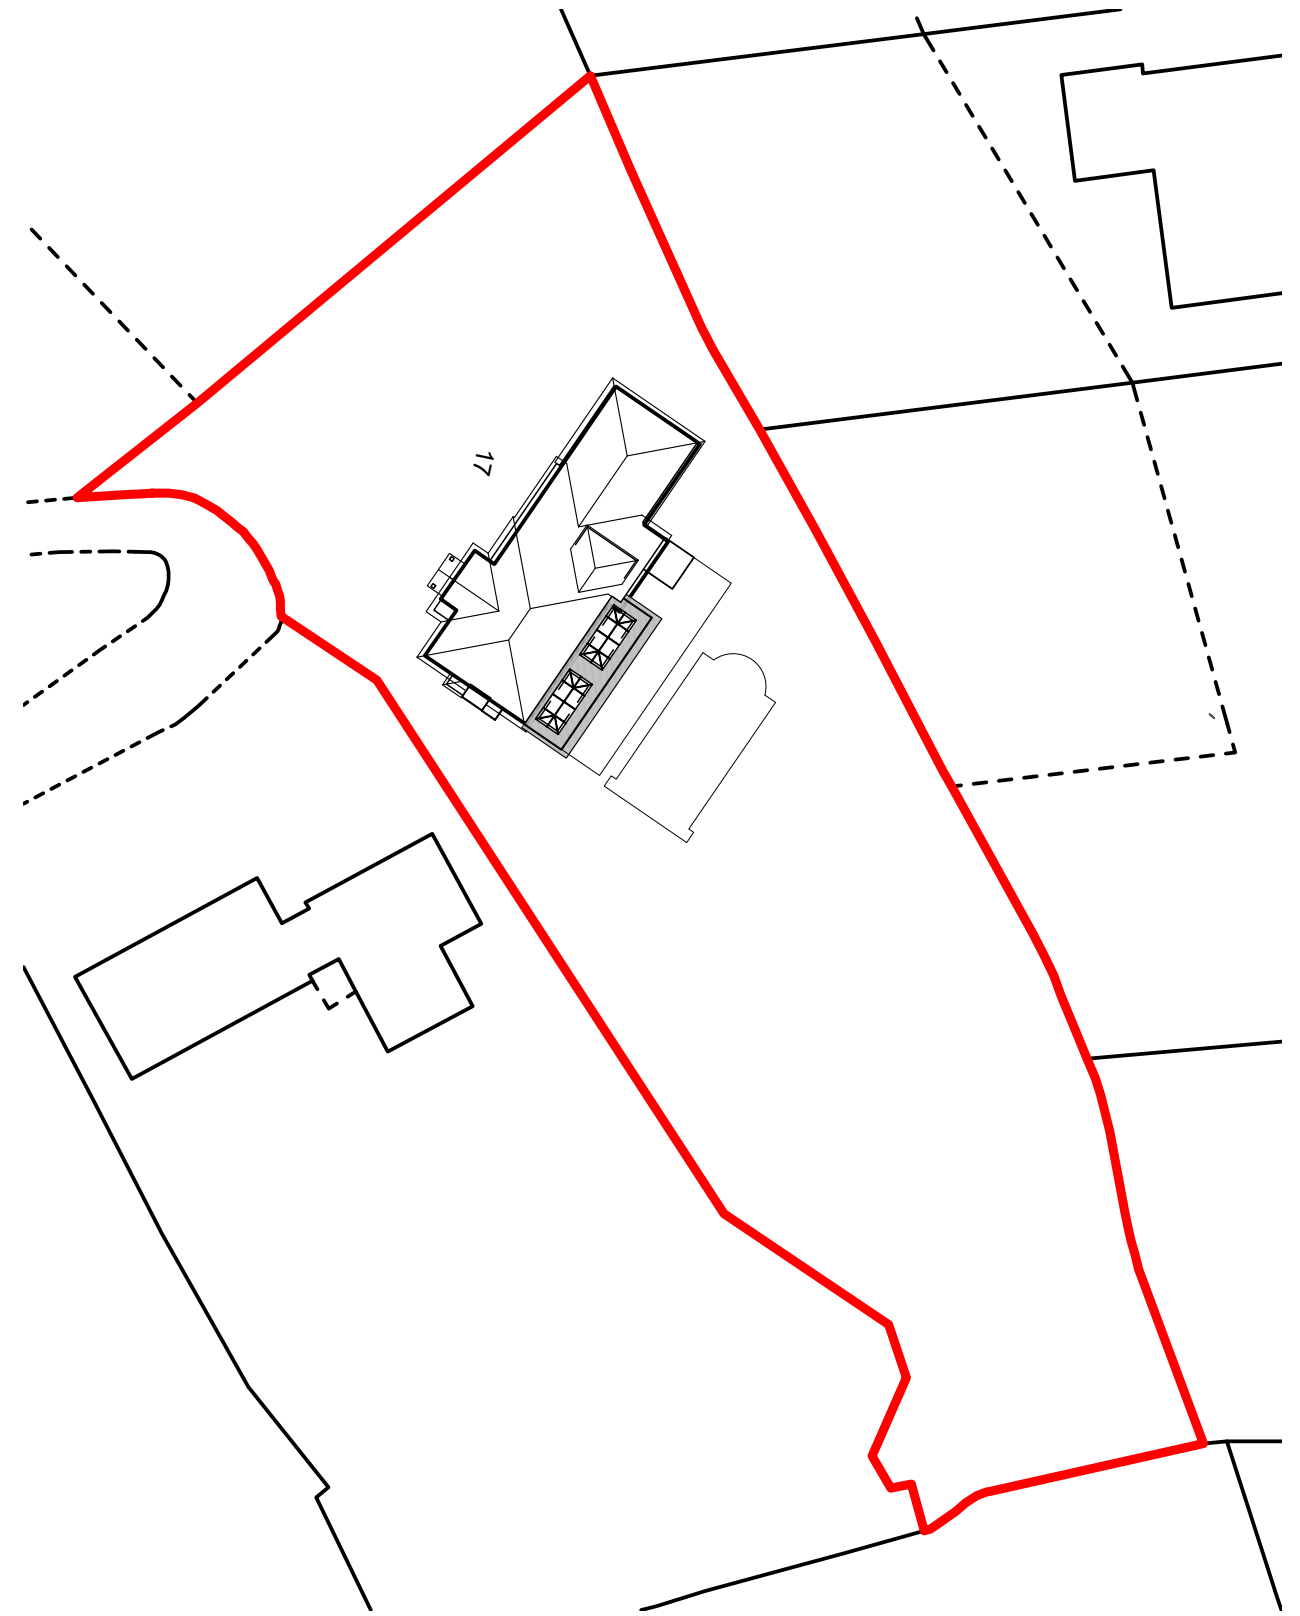

Site Location Plan (1:1250)

Site Layout Plan (1:500)

**17 WATER TOWER ROAD,  
BROADSTONE, BH18 8LL**

Scale 1:500, 1:1250

Site Plans  
5 February 2024

24.09.1