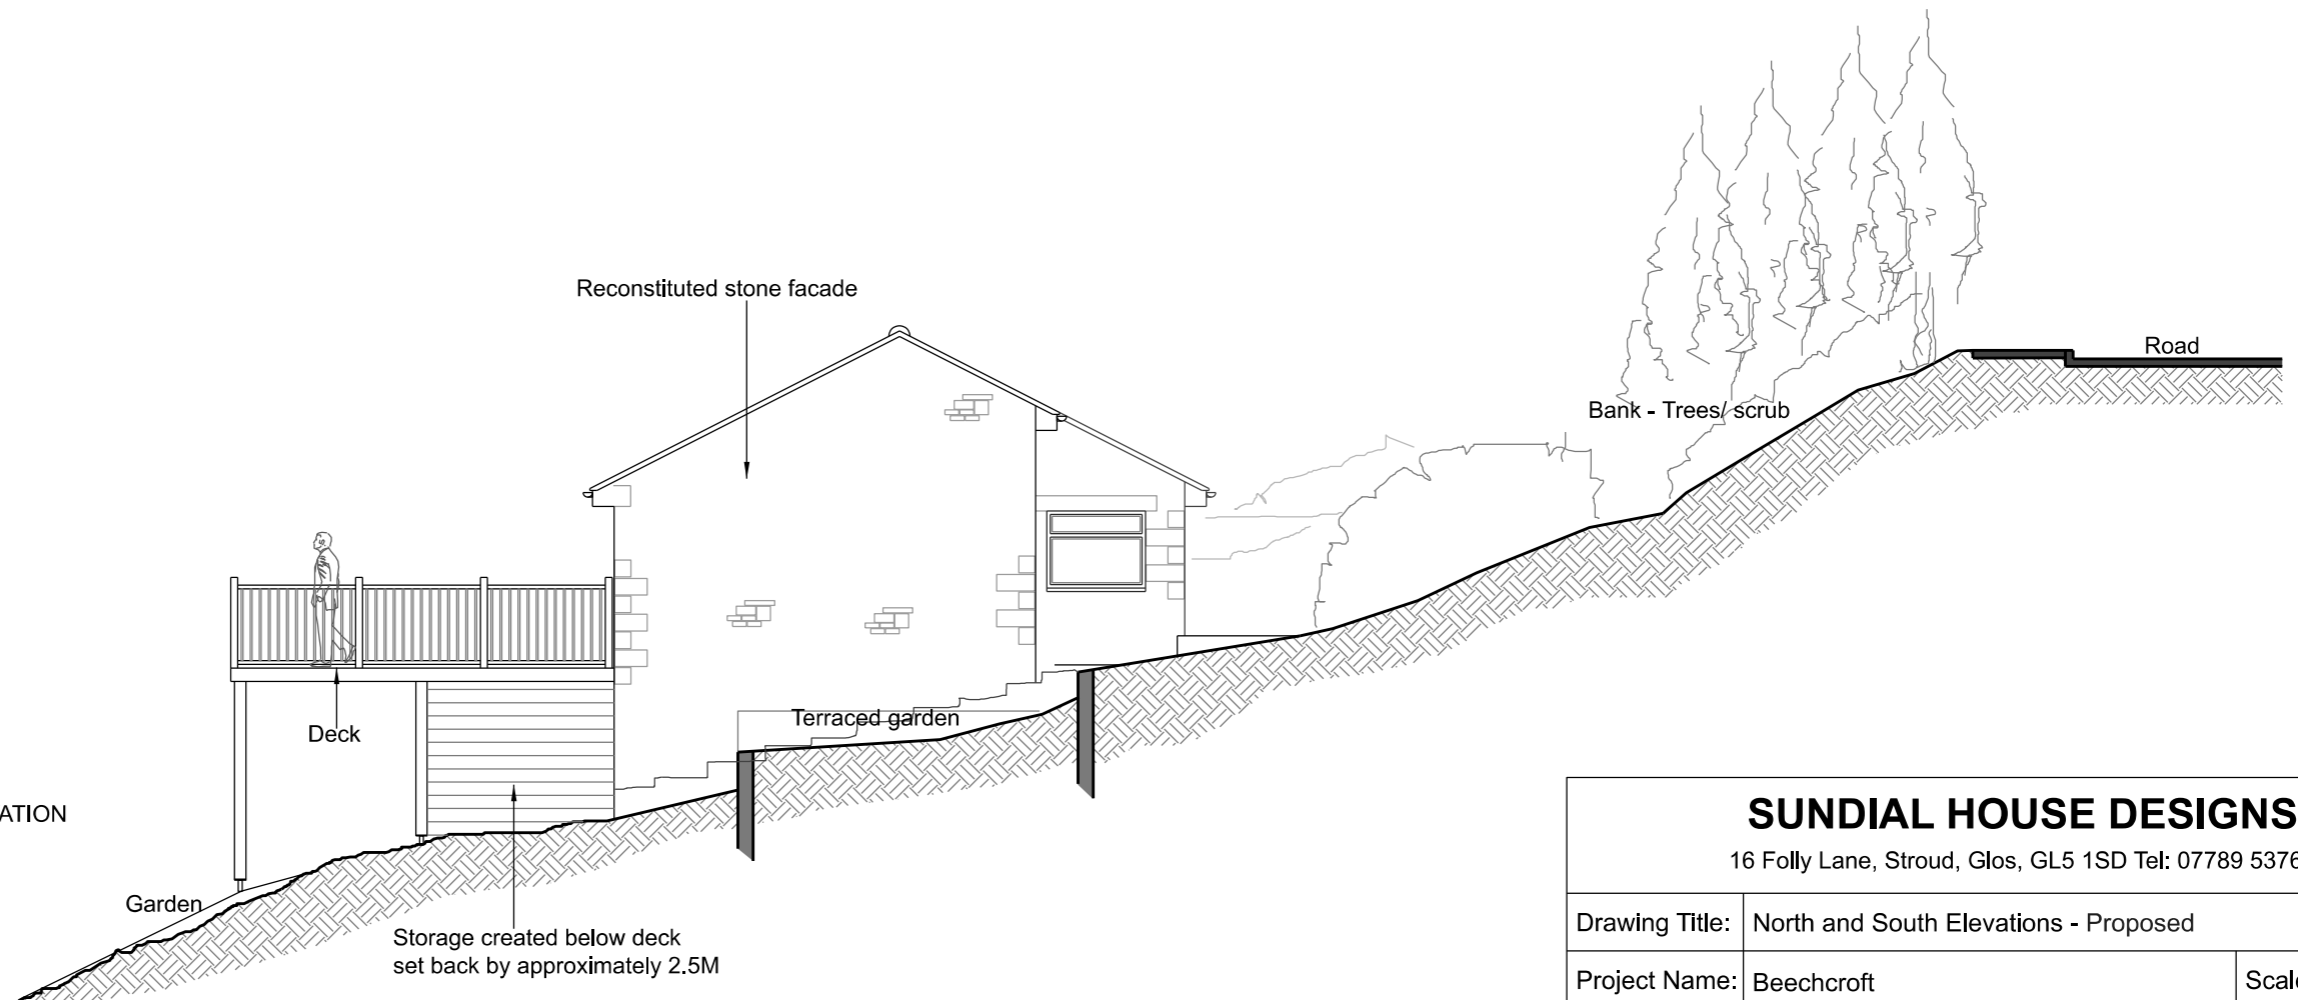

NORTH ELEVATION

SOUTH ELEVATION

Note: Responsibility is not accepted for errors made by others in scaling from this drawing. All dimensions to be confirmed on site.

SUNDIAL HOUSE DESIGNS			
16 Folly Lane, Stroud, Glos, GL5 1SD Tel: 07789 537629			
Drawing Title:	North and South Elevations - Proposed		
Project Name:	Beechcroft	Scale:	1-100@A3
Drawing No:	SHD-BEECH-PROP-10-O	Date:	Feb 2024
Revision:	-		