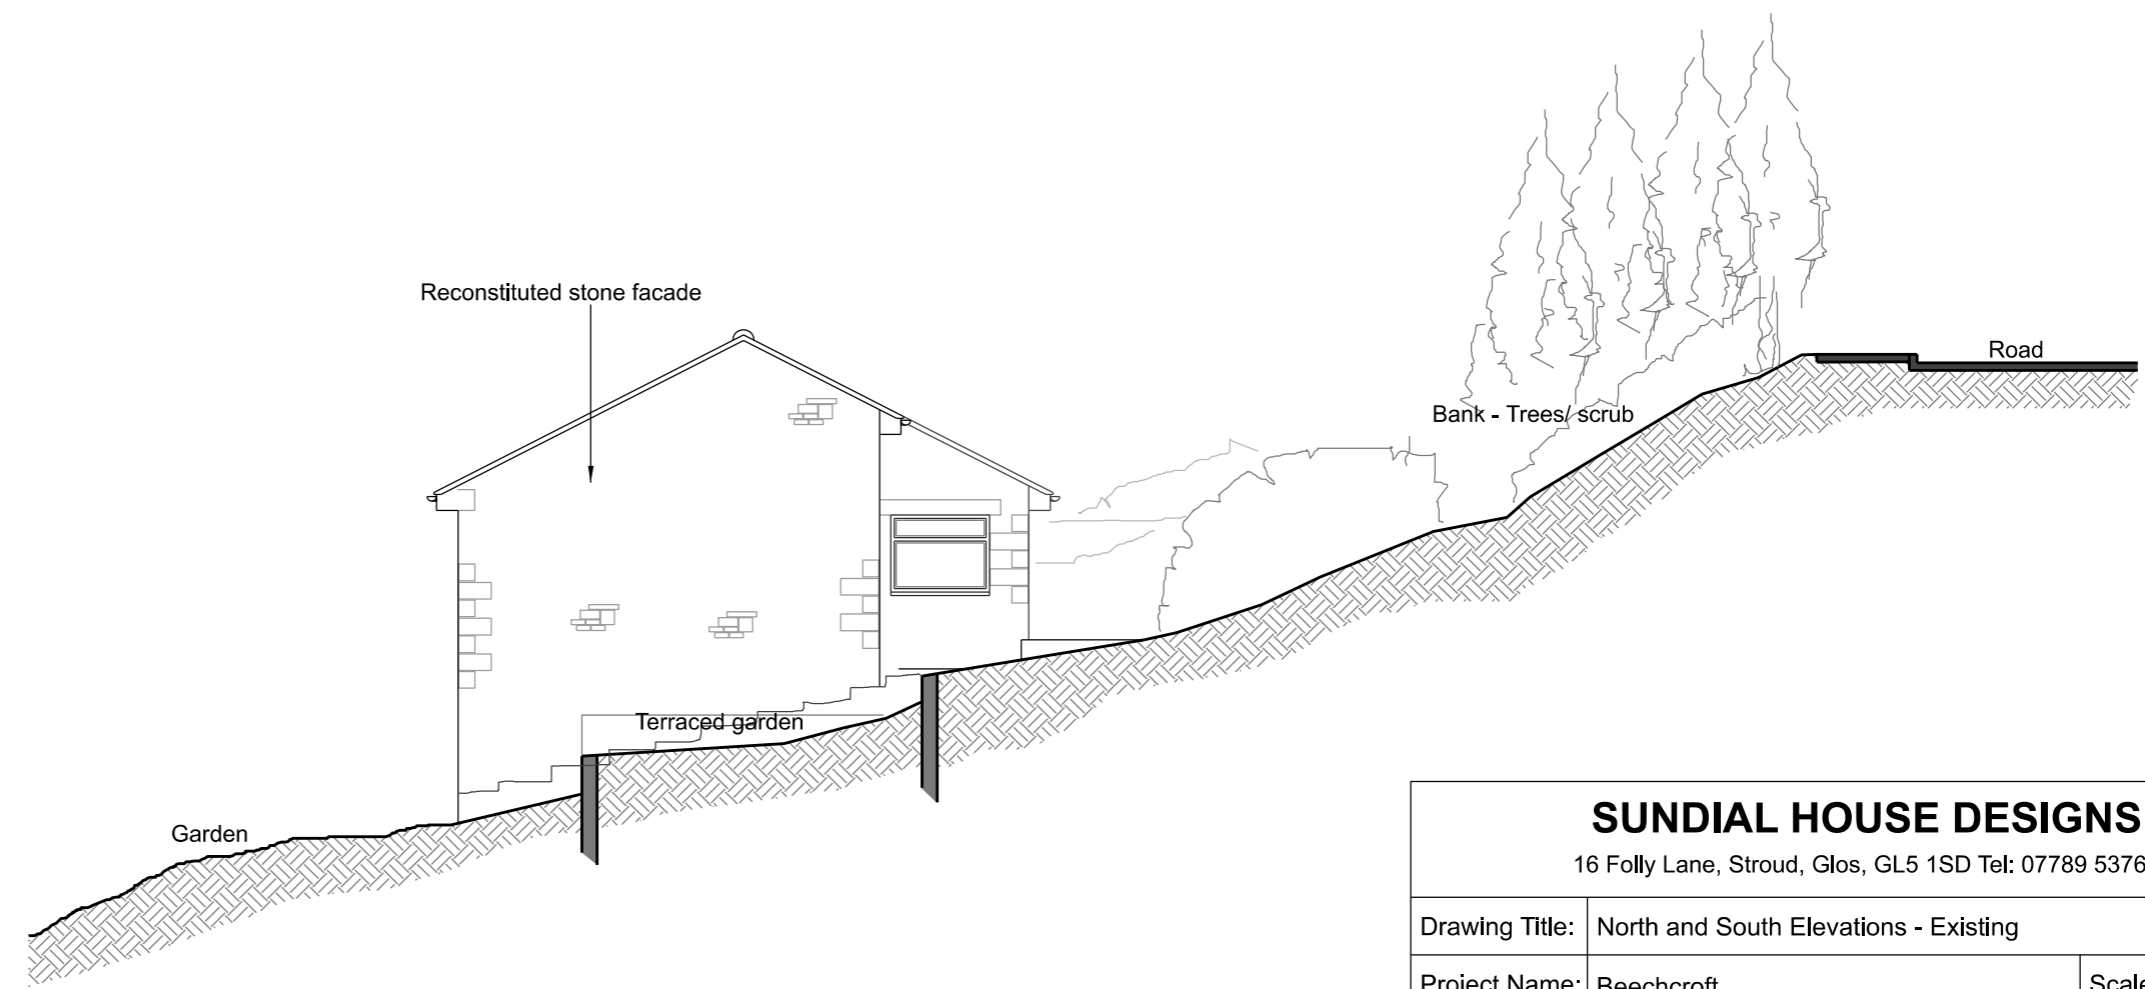

NORTH ELEVATION

SOUTH ELEVATION

Note: Responsibility is not accepted for errors made by others in scaling from this drawing. All dimensions to be confirmed on site.

SUNDIAL HOUSE DESIGNS			
16 Folly Lane, Stroud, Glos, GL5 1SD Tel: 07789 537629			
Drawing Title:	North and South Elevations - Existing		
Project Name:	Beechcroft	Scale:	1-100@A3
Drawing No:	SHD-BEECH-SUR-05-O	Date:	Feb 2024
Revision:	-		