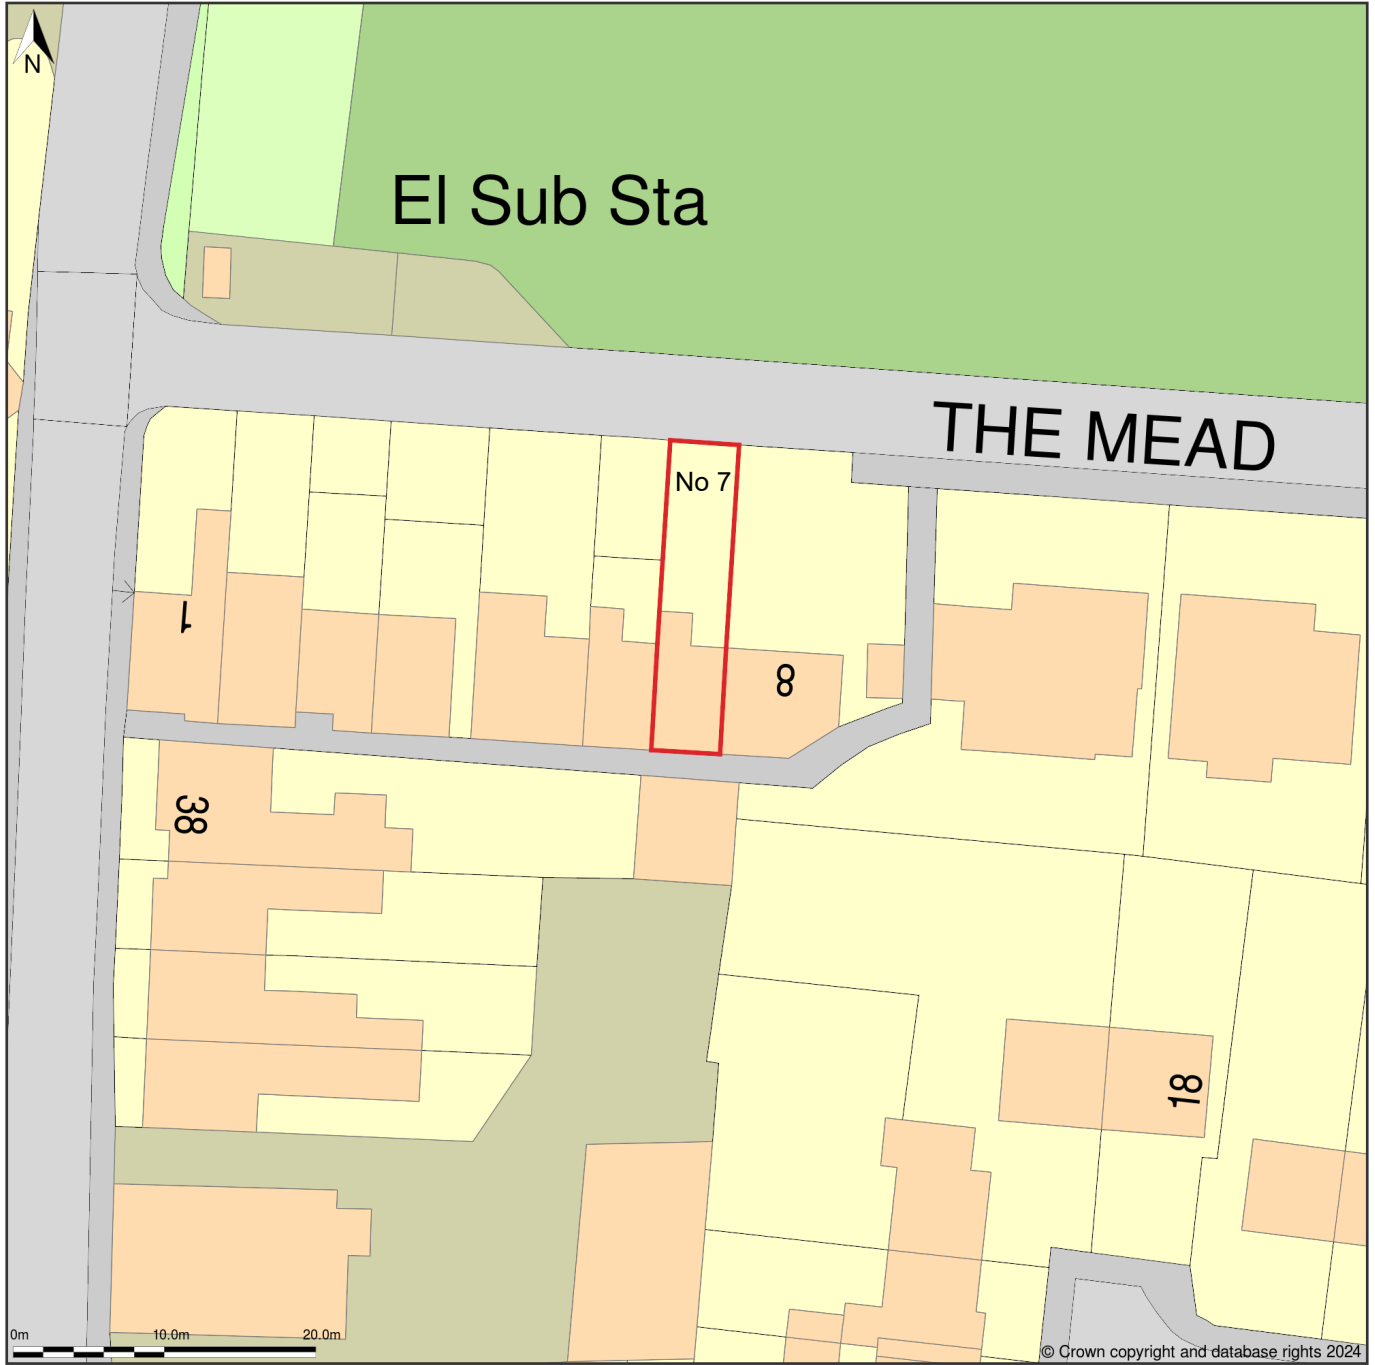

7, The Mead, Street, Somerset, BA16 0AG

Site Plan (also called a Block Plan) shows area bounded by: 348600.94, 137183.03 348690.94, 137273.03 (at a scale of 1:500), OSGridRef: ST48643722. The representation of a road, track or path is no evidence of a right of way. The representation of features as lines is no evidence of a property boundary.

Produced on 17th Feb 2024 from the Ordnance Survey National Geographic Database and incorporating surveyed revision available at this date. Reproduction in whole or part is prohibited without the prior permission of Ordnance Survey. © Crown copyright 2024. Supplied by www.buyaplan.co.uk a licensed Ordnance Survey partner (100053143). Unique plan reference: #00879825-C66B6D.