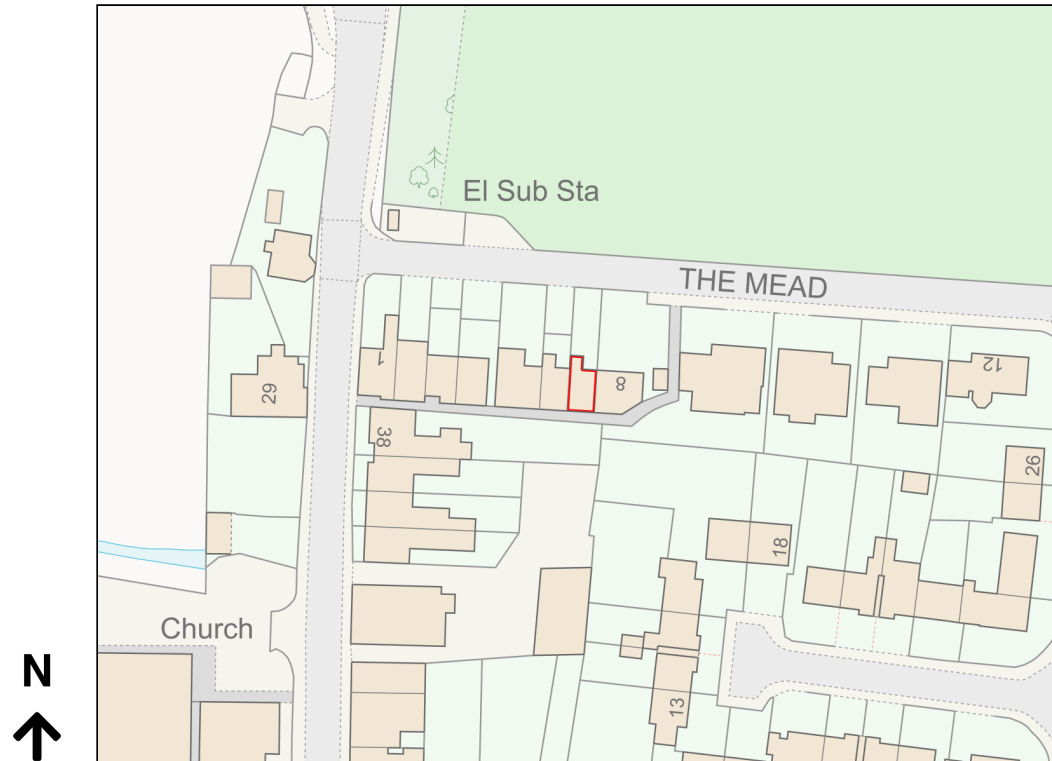

# Location Plan

Site Address: 7, The Mead, Street, BA16 0AG

Date Produced: 11-Feb-2024

Scale: 1:1250 @A4

Planning Portal Reference: PP-12714248v1