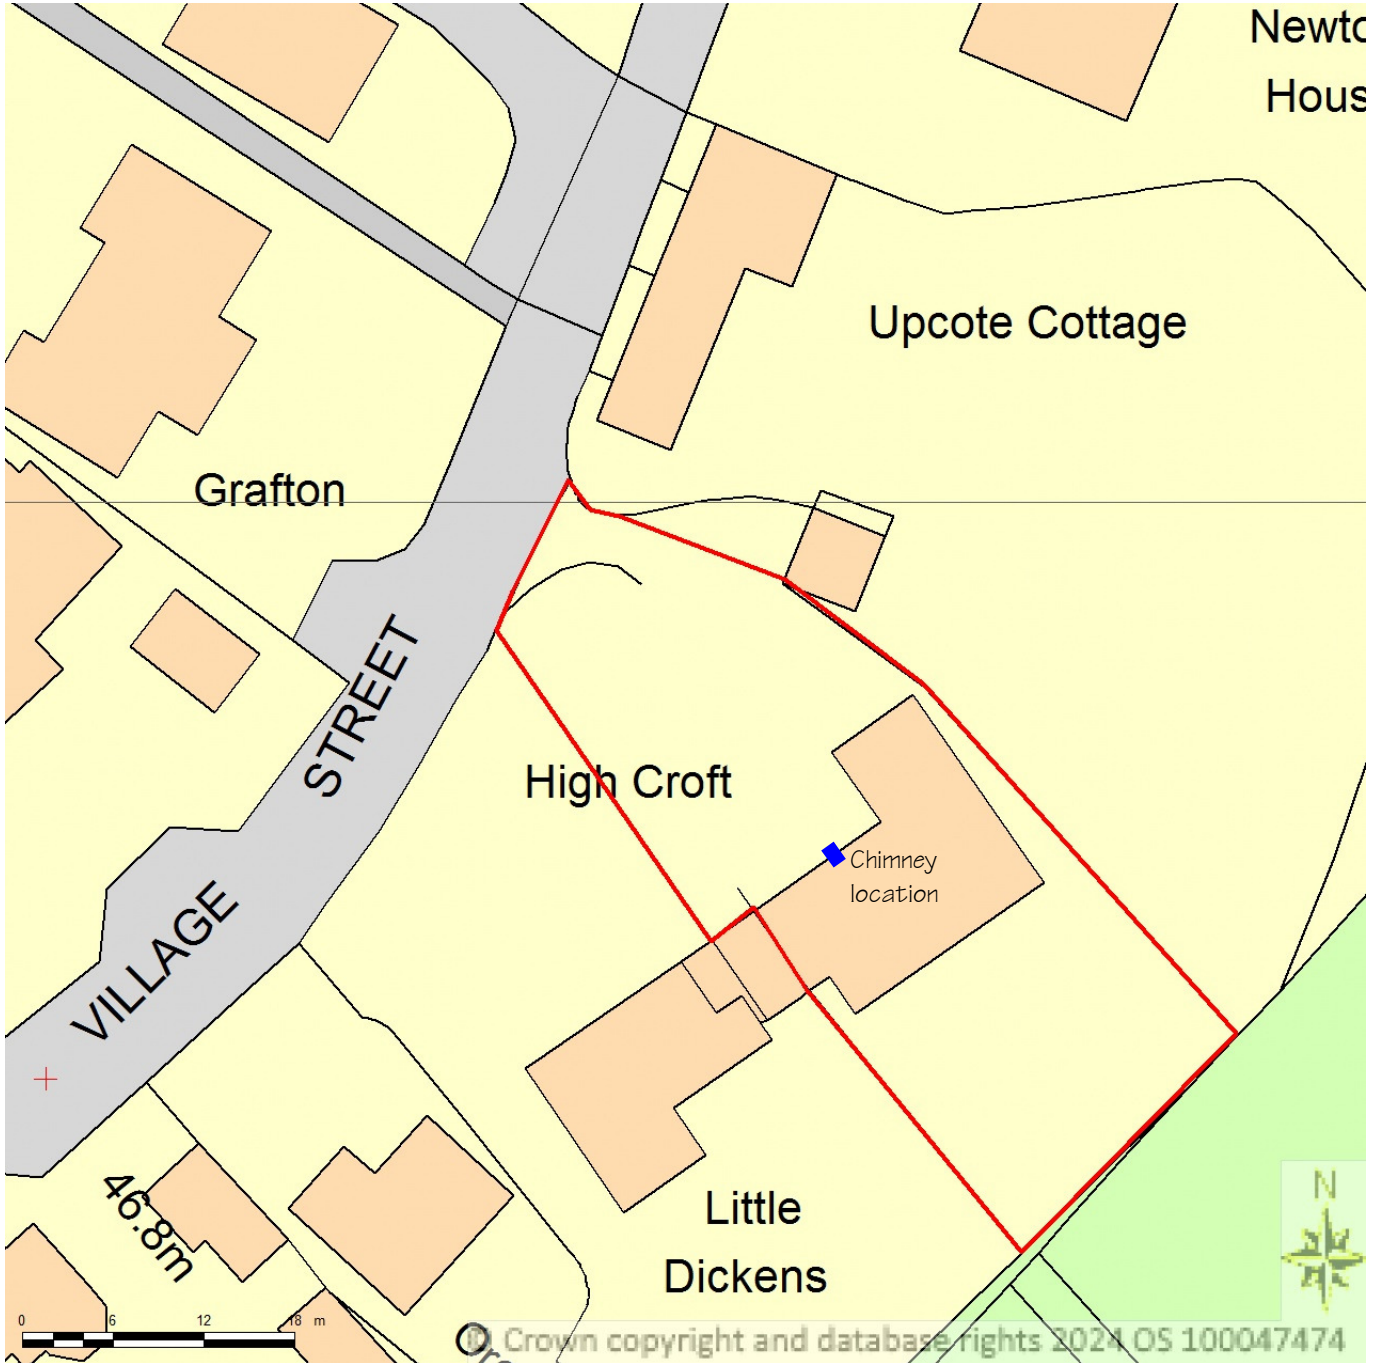

BLOCK/SITE PLAN  
AREA 90m x 90m  
SCALE 1:500 on A4  
CENTRE COORDINATES: 439251, 139888

Supplied by Streetwise Maps Ltd  
[www.streetwise.net](http://www.streetwise.net)  
Licence No: 100047474  
15/02/2024 09:50:22