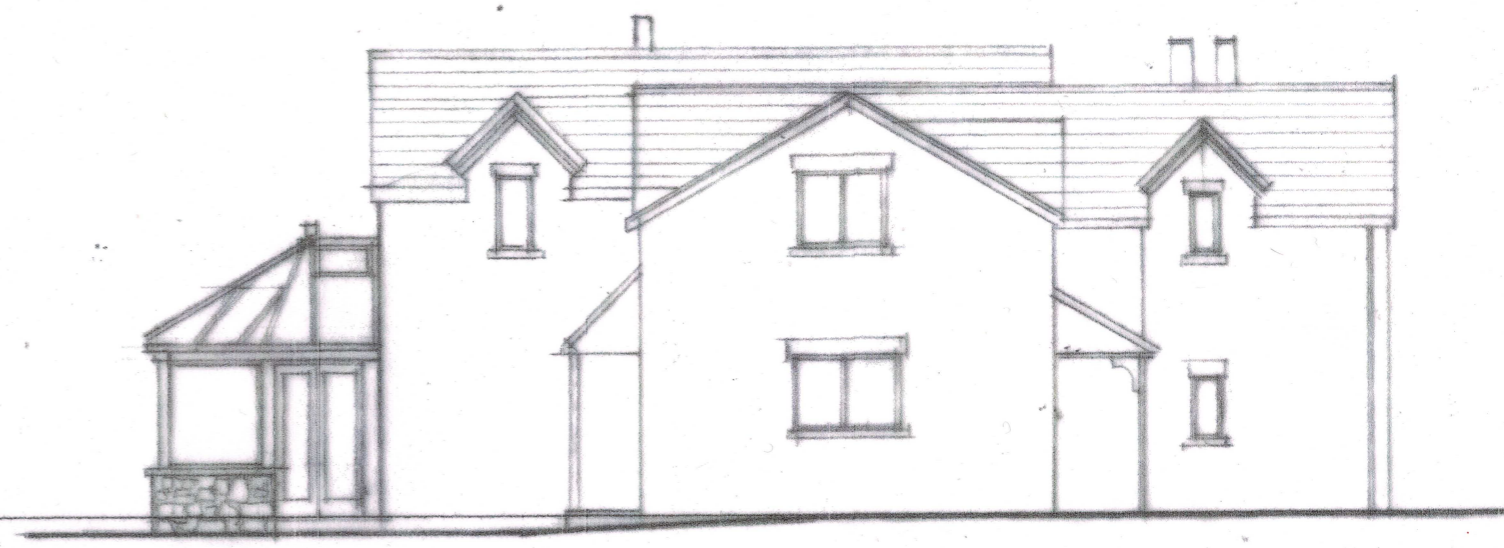

South West

South East

North East

North West

Materials Key

- 1 natural slate roof covering to match existing.
- 2 natural stone to match existing
- 3 render to match existing
- 4 windows to match existing adjacent in profile and colour
- 5 gutters and rainwater pipes to match existing.
- 6 clear glazed roof light with black metal frame, Note this is not visible from adjoining properties

23

Berry Cottage Foxholes Lane Tockington			
South Gloucester BS32 4FF			
ELEVATIONS AS PROPOSED			
1:100	2369	02	
A3			