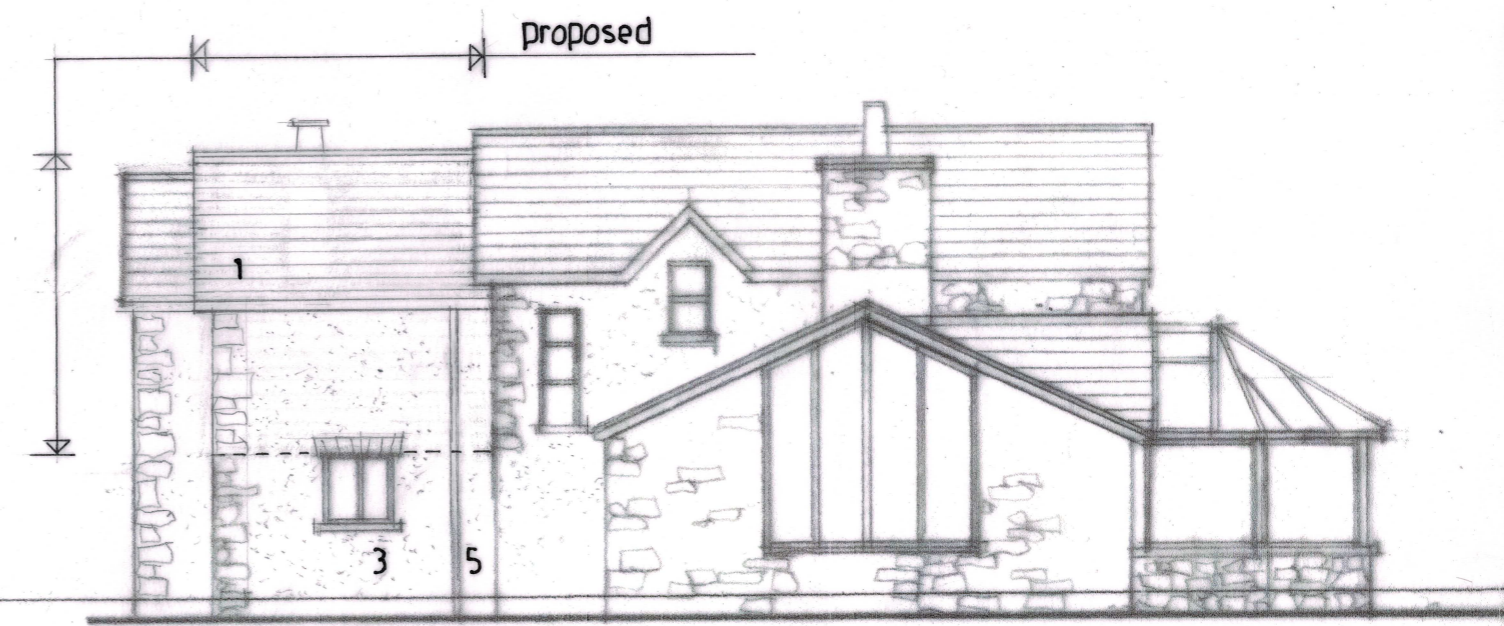

South West

South East

North East

North West

Materials Key

- 1 natural slate roof covering to match existing.
- 2 natural stone to match existing
- 3 render to match existing
- 4 windows to match existing adjacent in profile and colour
- 5 gutters and rainwater pipes to match existing.
- 6 clear glazed roof light with black metal frame, Note this is not visible from adjoining properties

23

Berry Cottage Foxholes Lane Tockington			
South Gloucester BS32 4FF			
ELEVATIONS AS PROPOSED			
1:100	2369	02	
A3			