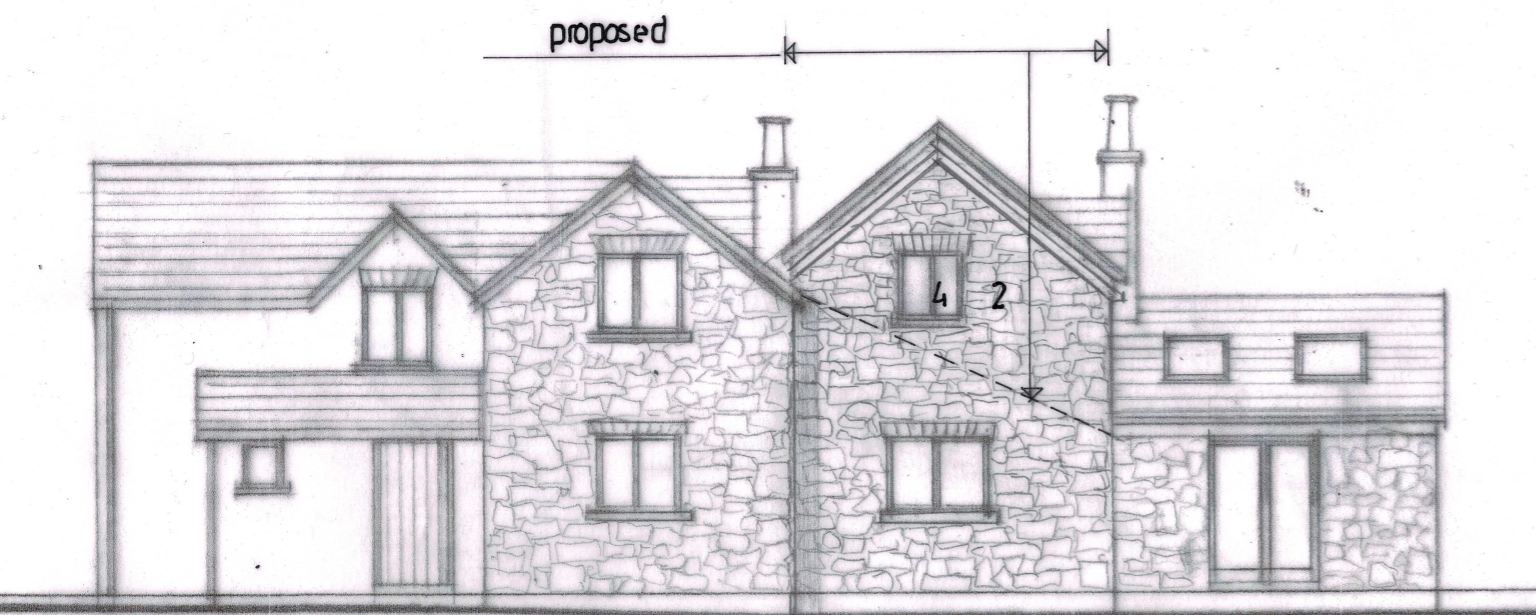

South West

South East

North East

North West

Materials Key

- 1 natural slate roof covering to match existing.
- 2 natural stone to match existing
- 3 render to match existing
- 4 windows to match existing adjacent in profile and colour
- 5 gutters and rainwater pipes to match existing.
- 6 clear glazed roof light with black metal frame, Note this is not visible from adjoining properties

23

Berry Cottage Foxholes Lane Tockington			
South Gloucester BS32 4FF			
ELEVATIONS AS PROPOSED			
1:100	2369	02	
A3			