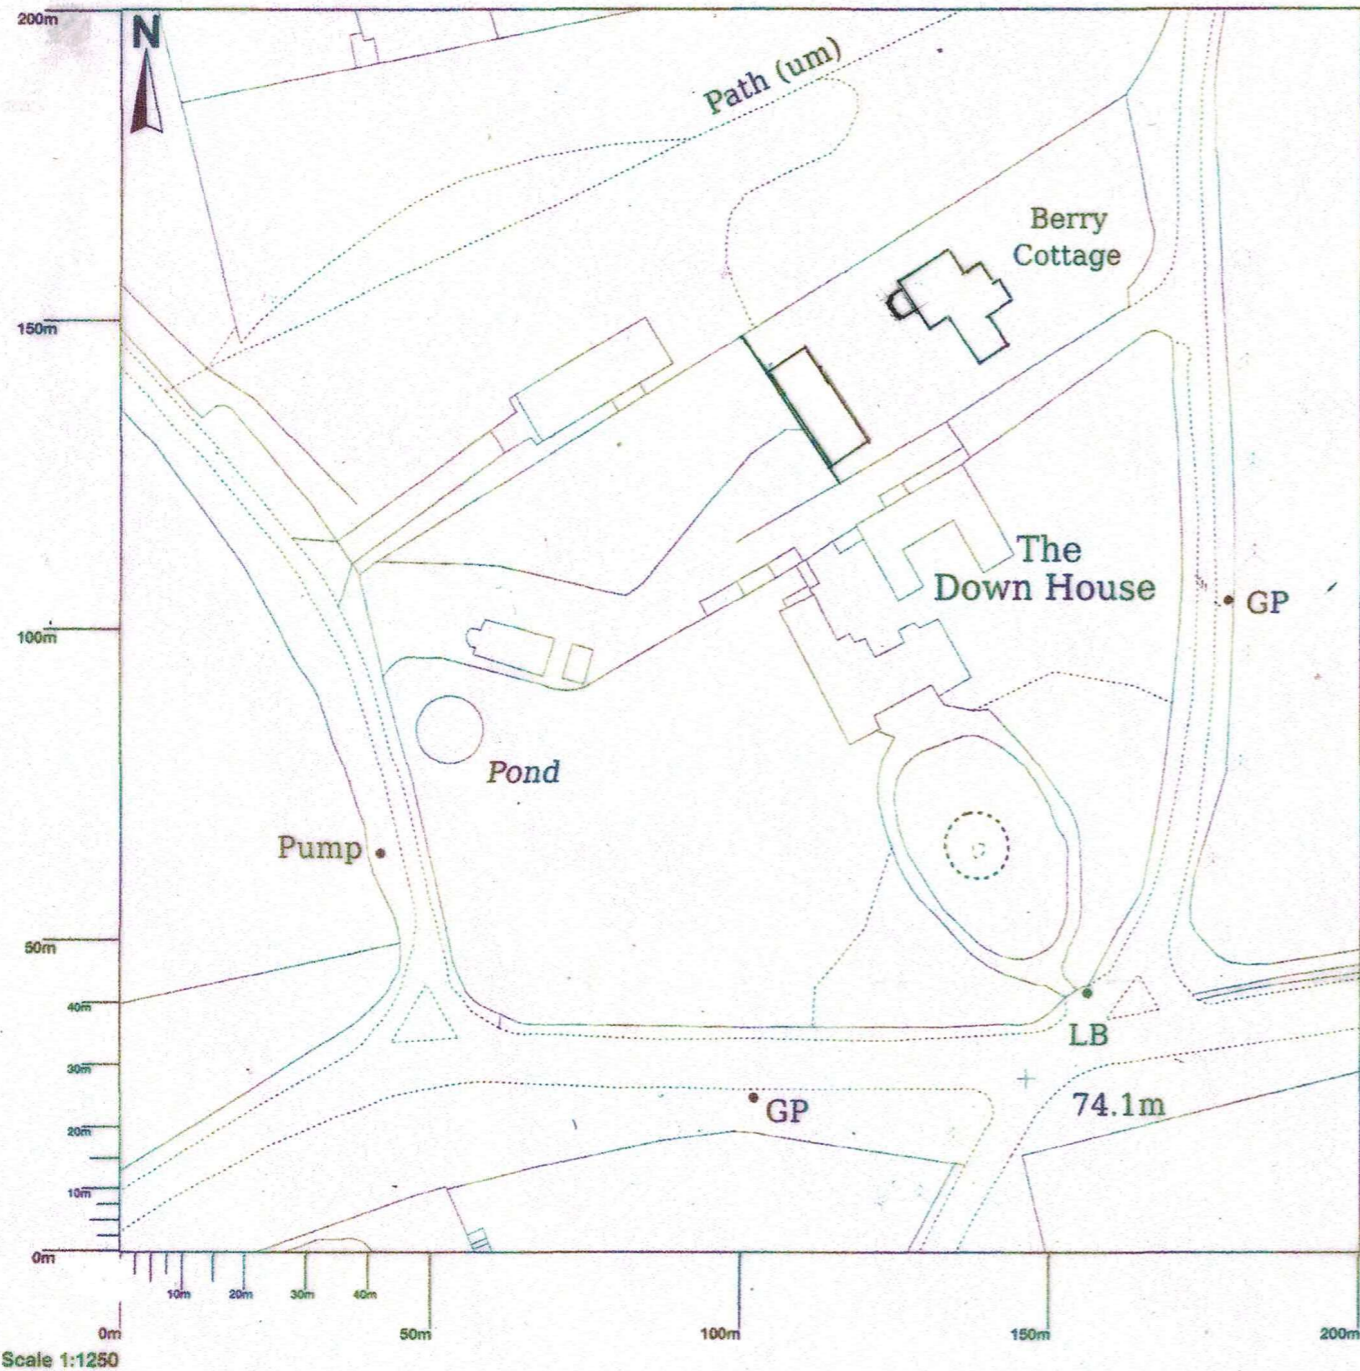

Berry Cottage, Foxholes Lane, Tockington, Bristol, BS32 4PF

© Crown copyright and database rights 2023 OS 100054135. Map area bounded by: 361000,187259 361200,187459. Produced on 08 August 2023 from the OS National Geographic Database. Supplied by UKPlanningMaps.com. Unique plan reference: p4e/uk/986103/1328943

Block Plan 1:500

Berry Cottage Foxholes Lane, Tockington, South Gloucestershire BS32 4PF			
SITE LOCATION. BLOCK PLAN			
1:1250	2367	00	
1:500 A3			