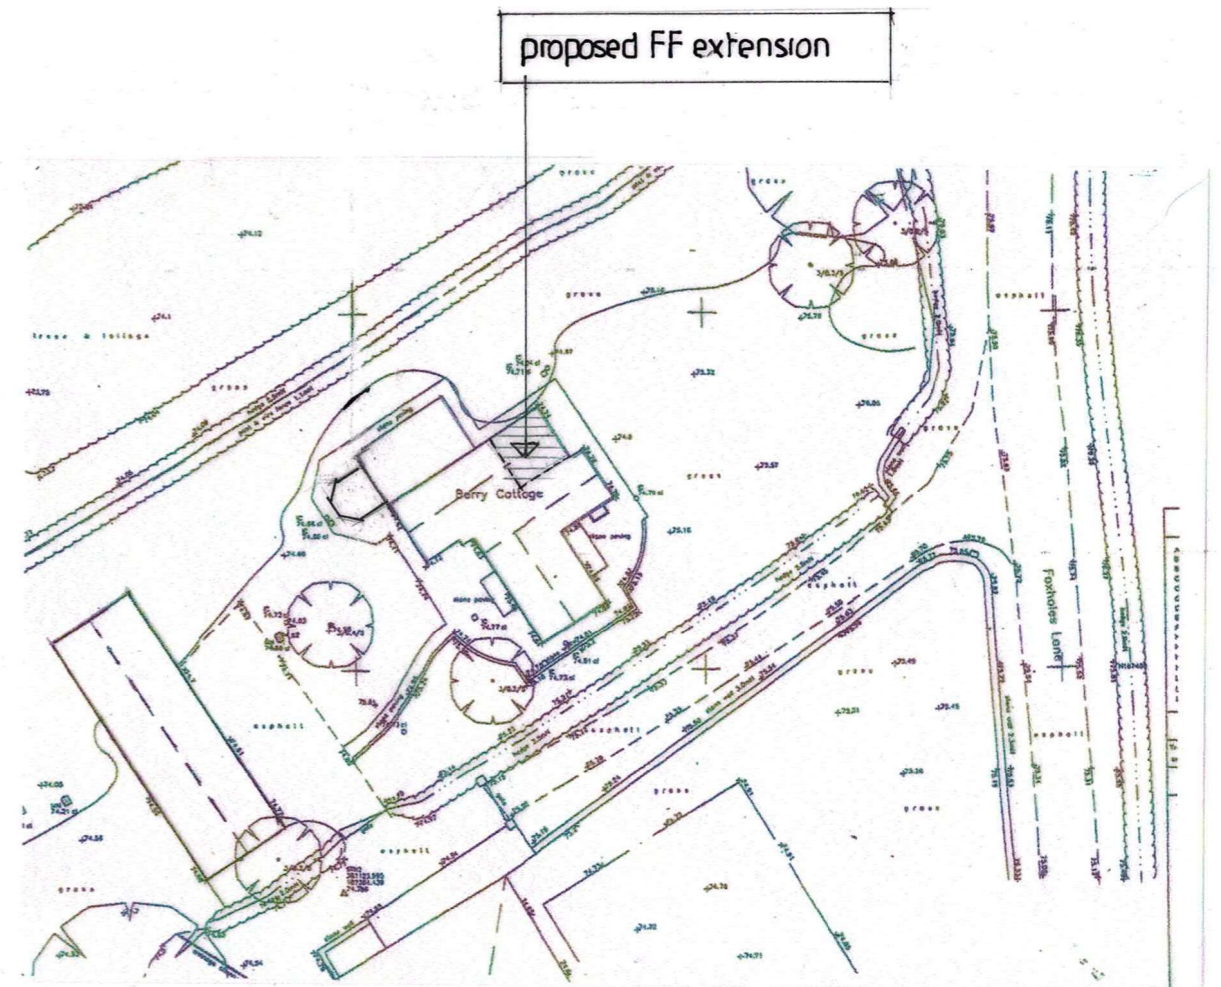

Berry Cottage, Foxholes Lane, Tockington, Bristol, BS32 4PF

© Crown copyright and database rights 2023 OS 100054135. Map area bounded by: 361000,187259 361200,187459. Produced on 08 August 2023 from the OS National Geographic Database. Supplied by UKPlanningMaps.com. Unique plan reference: p4e/uk/986103/1328943

Block Plan 1:500

Berry Cottage Foxholes Lane, Tockington, South Gloucestershire BS32 4PF			
SITE LOCATION. BLOCK PLAN			
1:1250	2367	00	
1:500 A3			