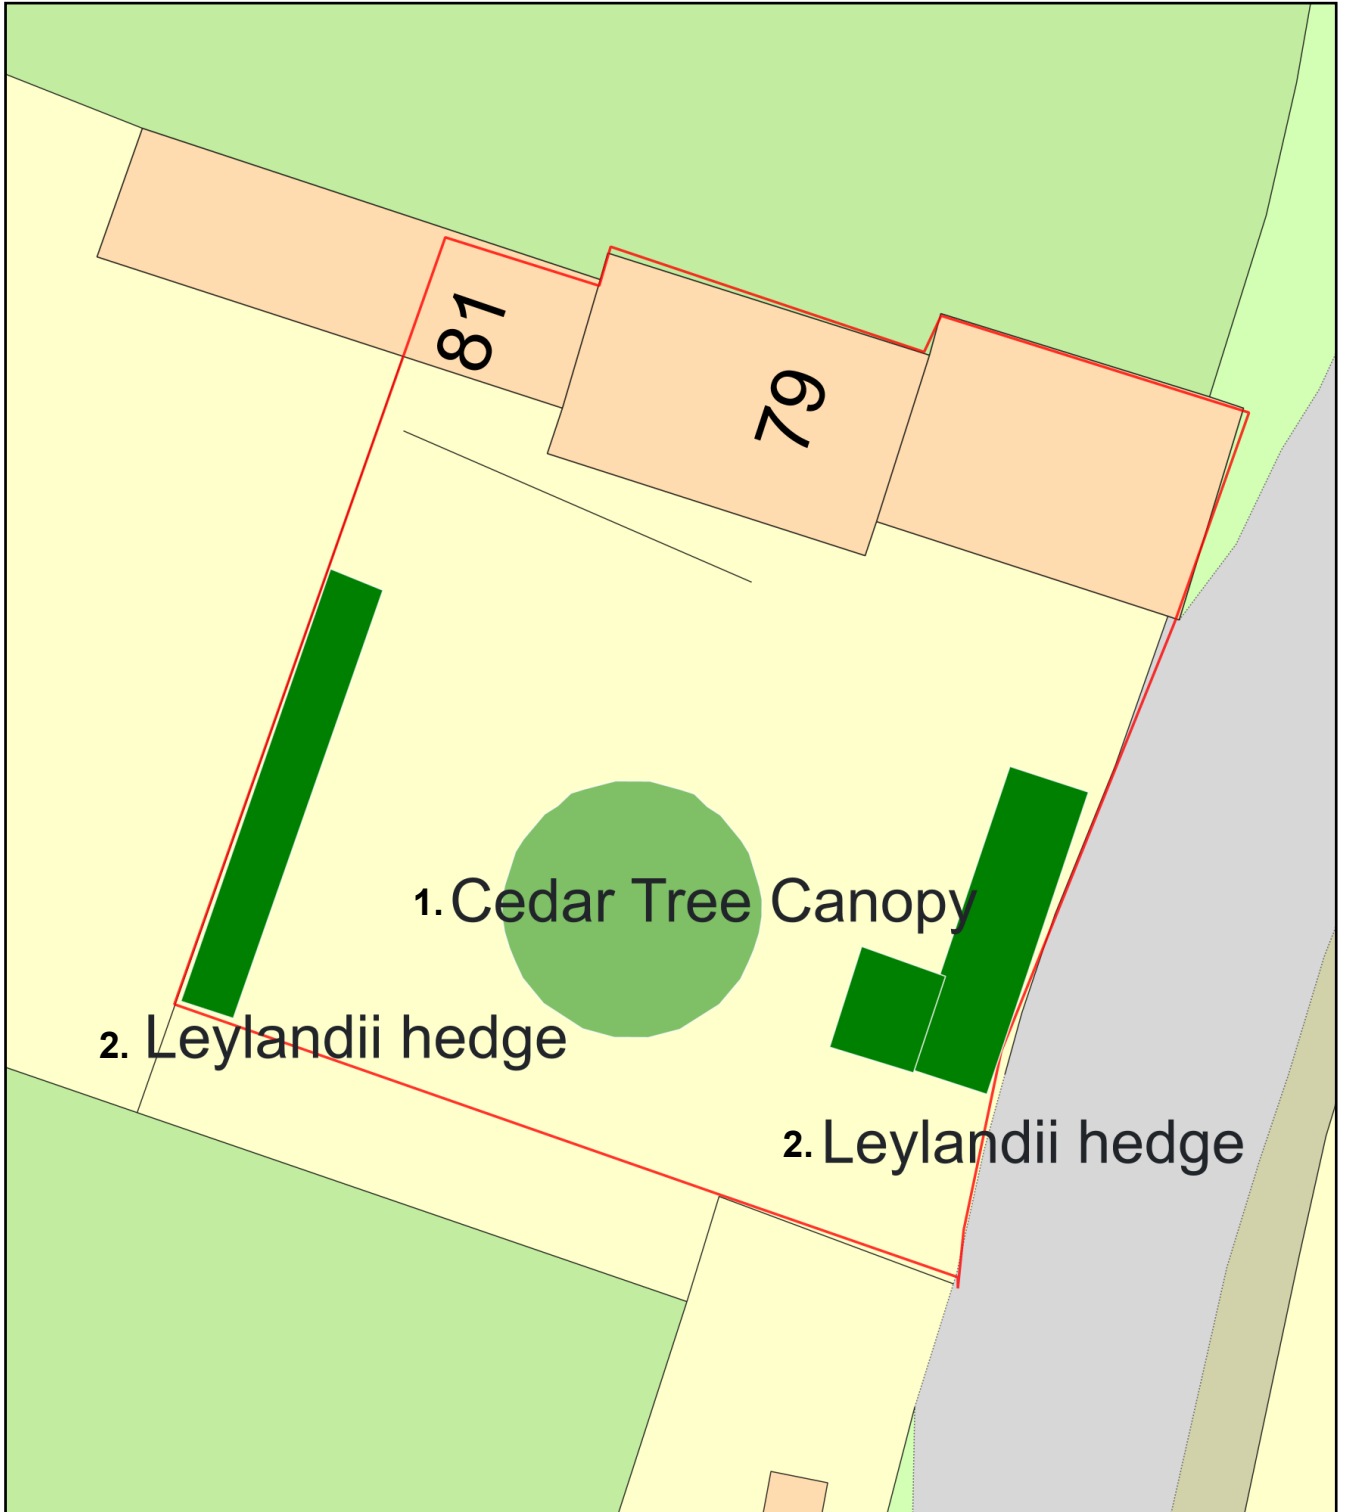

79 Westerleigh Road

Plan Produced for: South Gloucestershire Council

Date Produced: 12 Feb 2024

Plan Reference Number: TQRQM24043202027824

Scale: 1:200 @ A4