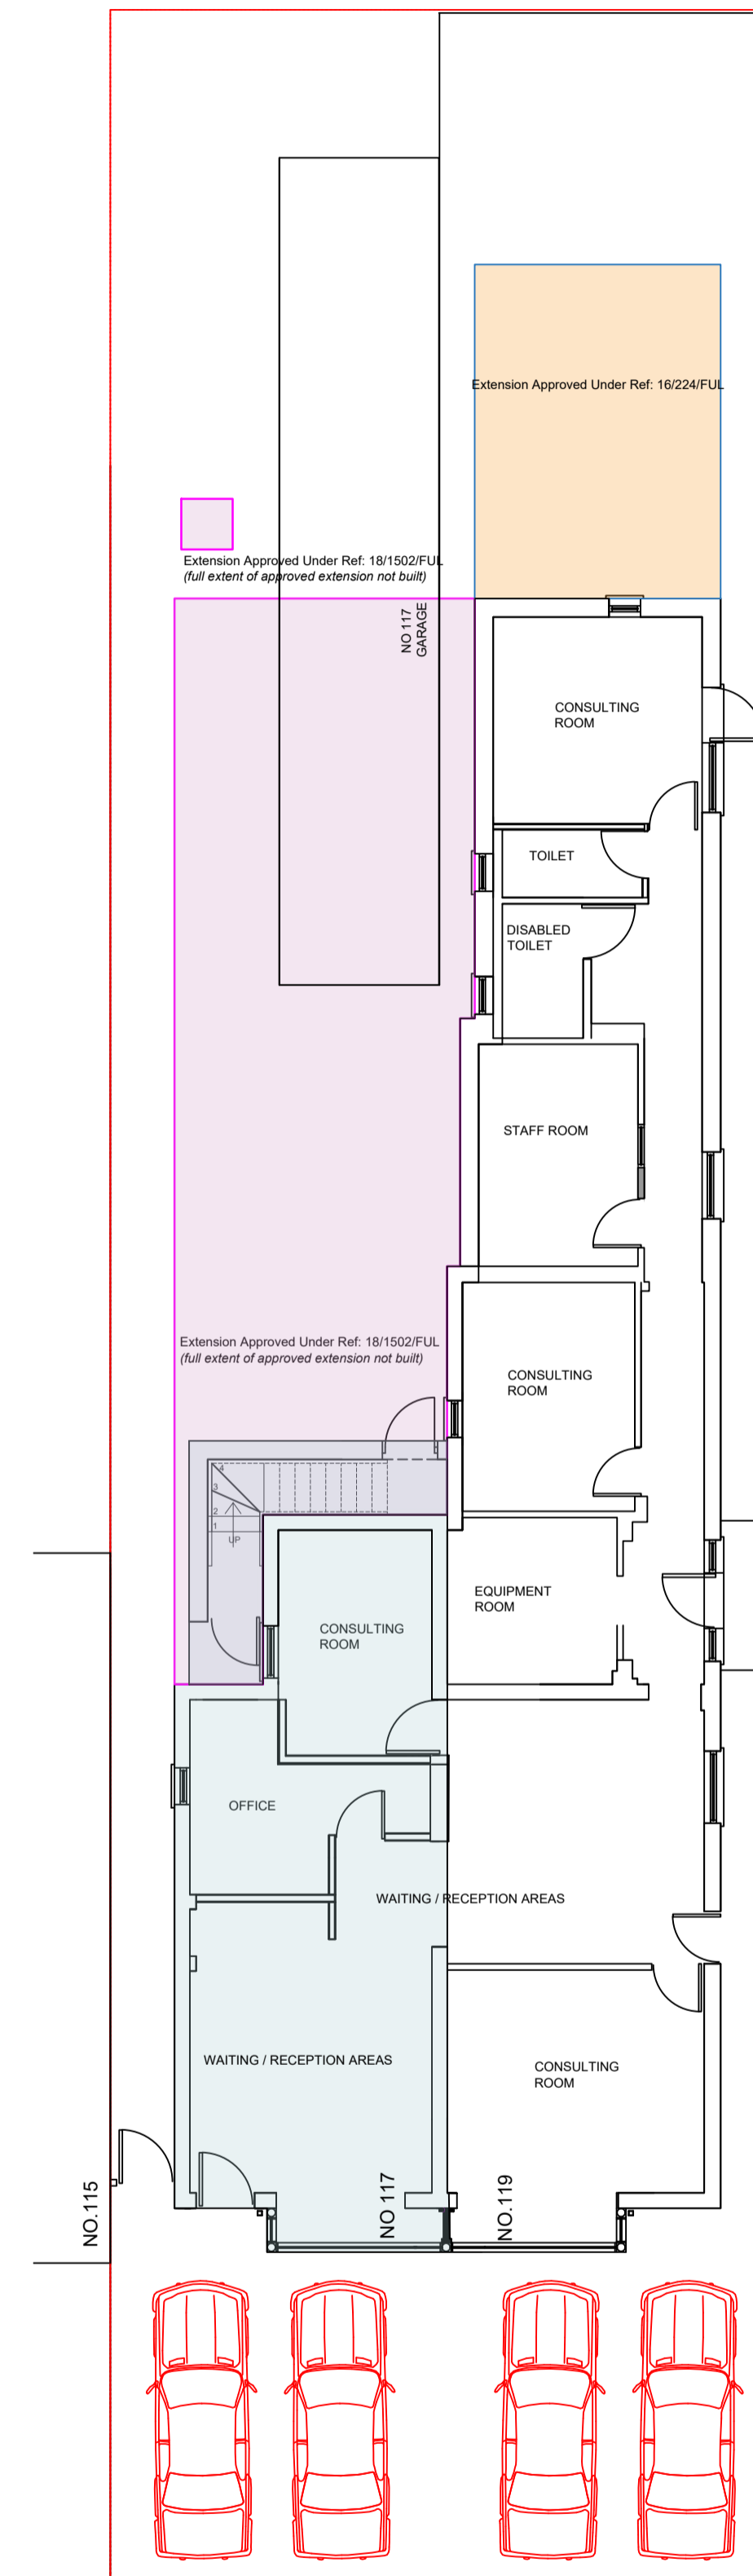

PRE-EXISTING SITE PLAN

EXISTING AND PROPOSED SITE PLAN
- NO CHANGE

REVISIONS:

ARCHITECTS AND CHARTERED SURVEYORS

PROJECT:
117 NEW ROAD
CROXLEY GREEN
HERTS
WD3 3EN
TITLE:
EXISTING AND PROPOSED SITE PLAN
- NO CHANGE

SCALE: 1:100 @A1
DATE: FEBRUARY 2024

3095 COU SP2