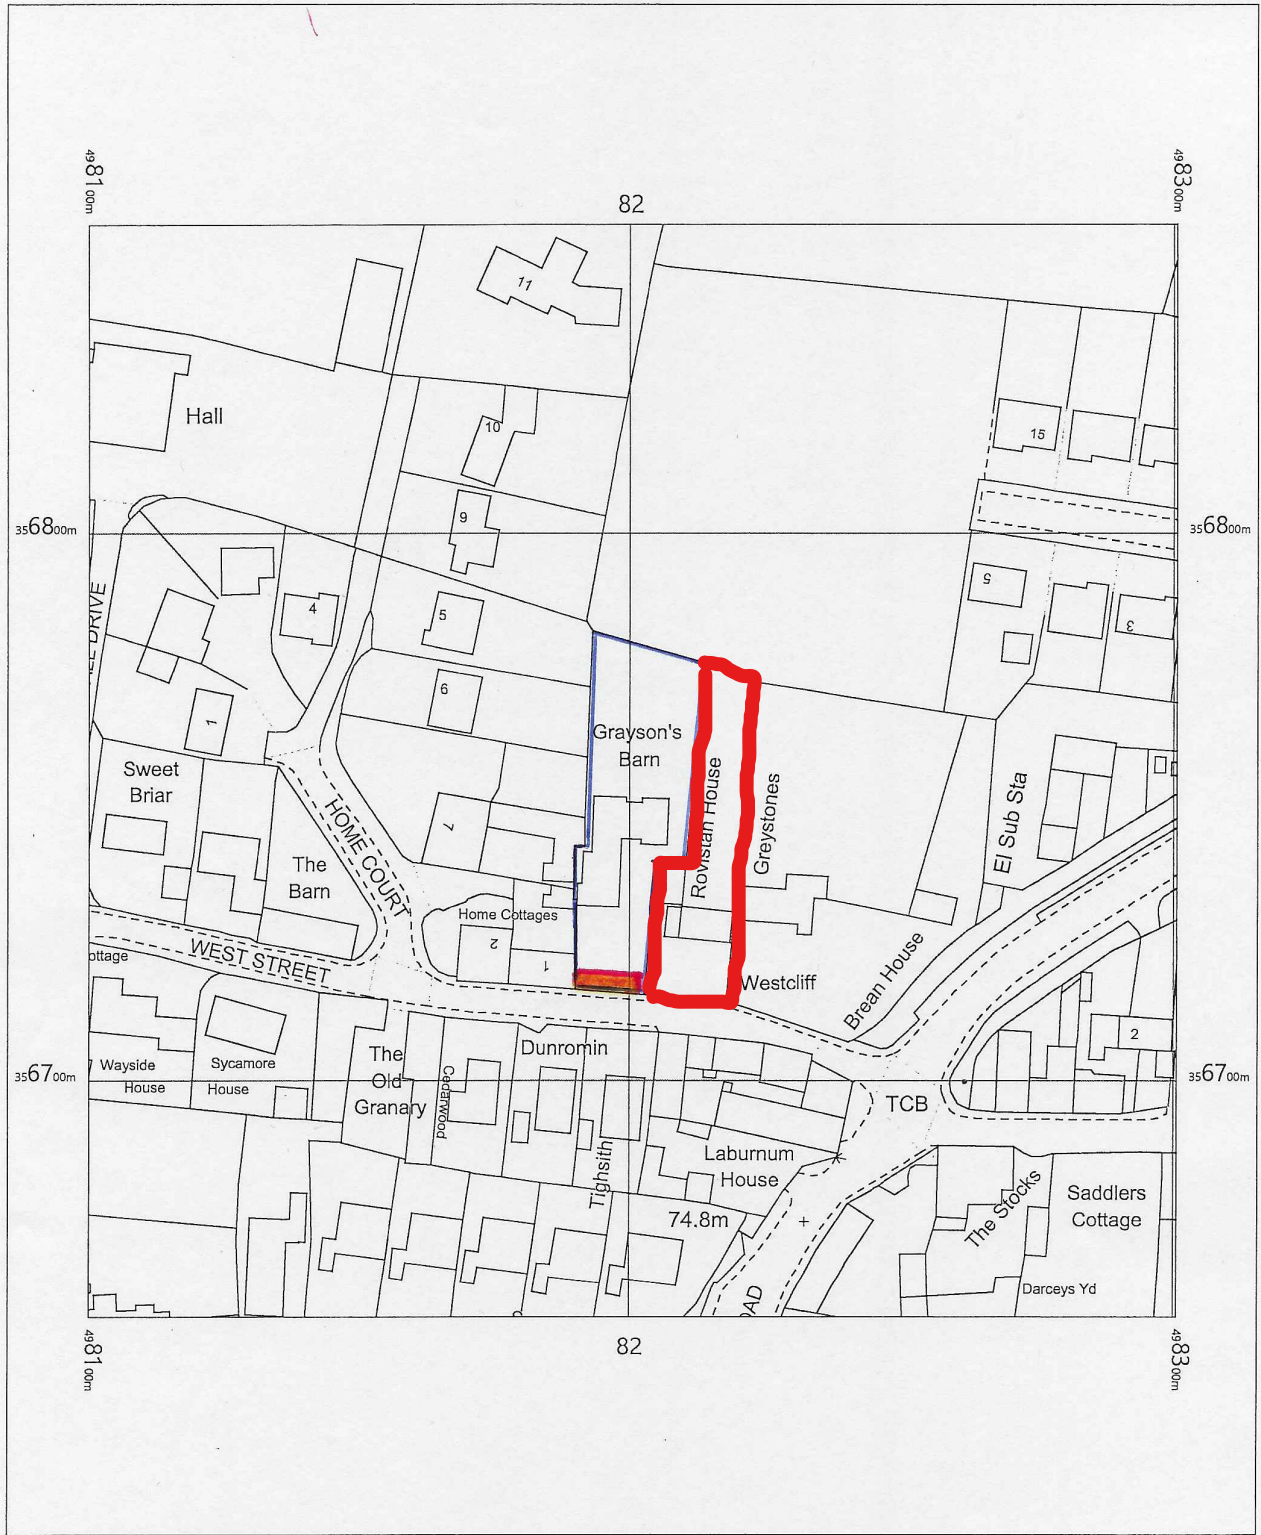

Rovistan House

Grayson's Barn

Rovistan House outlined in Red

OS MasterMap 1250/2500/10000 scale
Friday, March 15, 2019, ID: BLJT-00785494
www.planningapplicationmaps.co.uk

1:1250 scale print at A4, Centre: 498201 E, 356756 N

©Crown Copyright Ordnance Survey. Licence no. 100051661