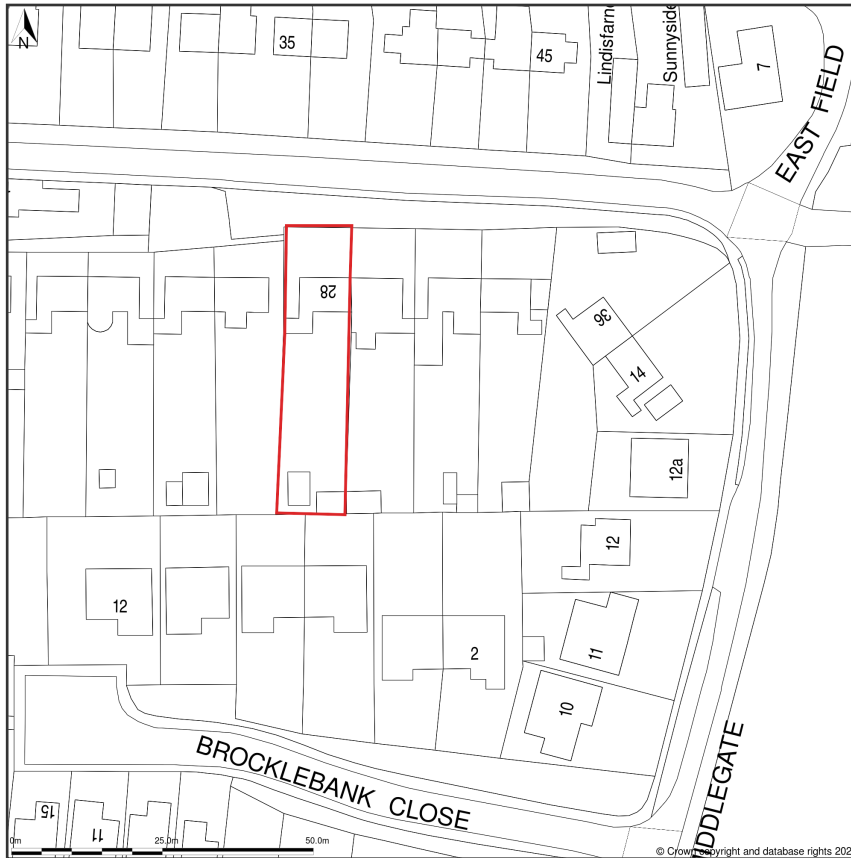

28, Eastgate, Bassingham, Lincoln, Lincolnshire, LN5 9JS

Location Plan shows area bounded by: 491386.76, 359854.63 491528.18, 359996.05 (at a scale of 1:1250), OSGridRef: SK91455992. The representation of a road, track or path is no evidence of a right of way. The representation of features as lines is no evidence of a property boundary.

Produced on 16th Feb 2024 from the Ordnance Survey National Geographic Database and incorporating surveyed revision available at this date. Reproduction in whole or part is prohibited without the prior permission of Ordnance Survey. © Crown copyright 2024. Supplied by www.buyaplan.co.uk a licensed Ordnance Survey partner (100053143). Unique plan reference: #00879657-86819F.